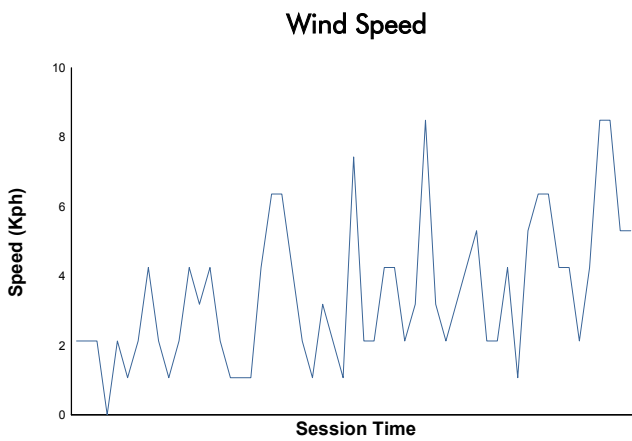

HOCKENHEIM
COPPA SHELL
Free Practice
Weather Report

Track Status: **DRY**