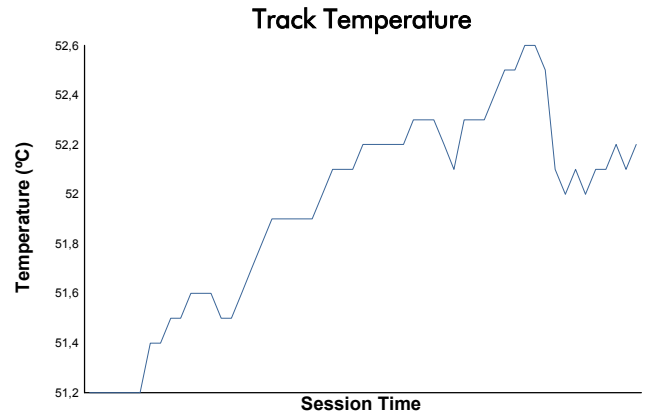

HOCKENHEIM
COPPA SHELL
Free Practice
Weather Report

Track Status: **DRY**