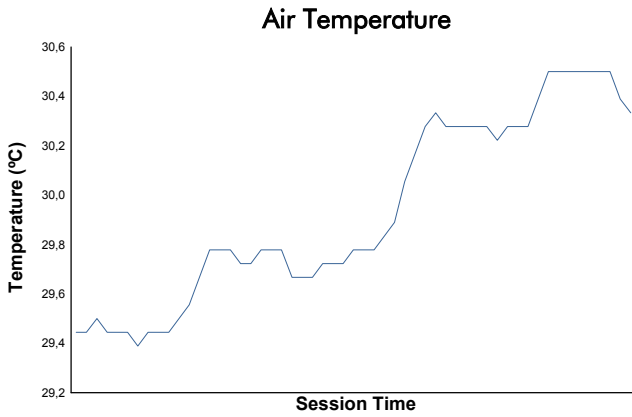

HOCKENHEIM
COPPA SHELL
Free Practice
Weather Report

Track Status: **DRY**