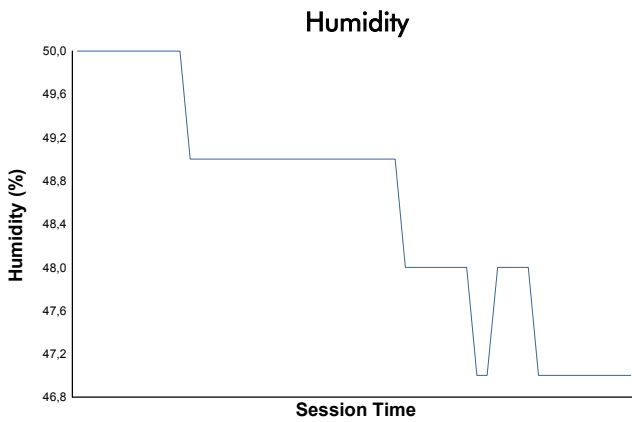

HOCKENHEIM
COPPA SHELL
Free Practice
Weather Report

Track Status: **DRY**