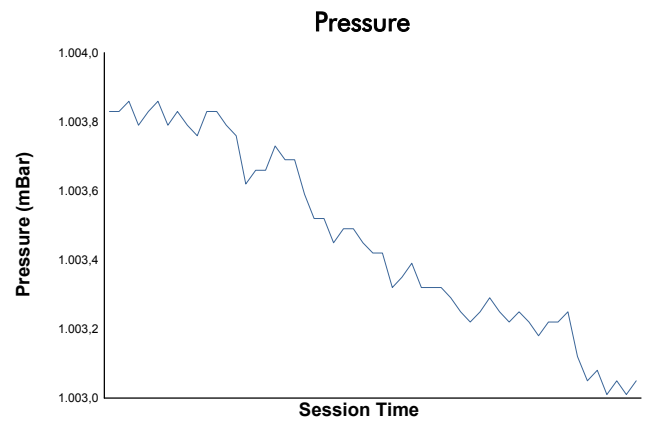

HOCKENHEIM
COPPA SHELL
Free Practice
Weather Report

Track Status: **DRY**