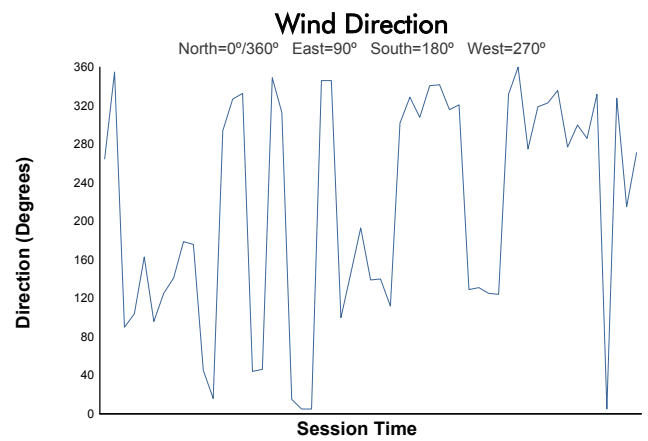

HOCKENHEIM
COPPA SHELL
Free Practice
Weather Report

Track Status: **DRY**