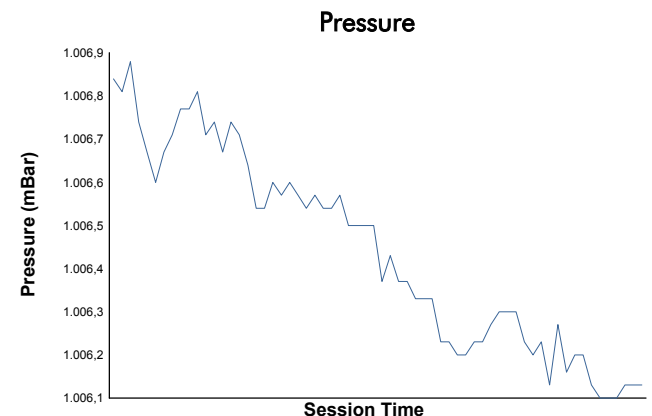

HOCKENHEIM COPPA SHELL Test Weather Report

Track Status: **DRY**