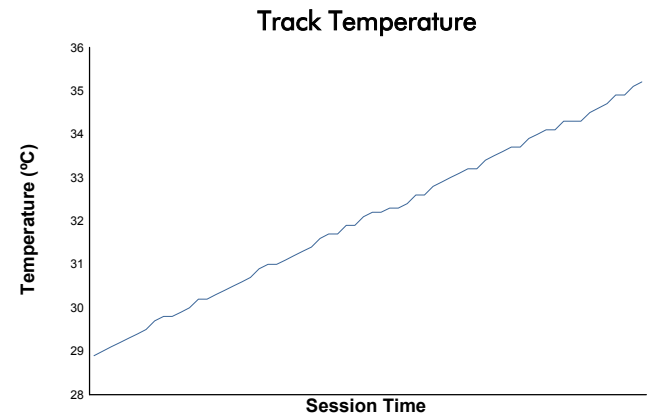

HOCKENHEIM COPPA SHELL Test Weather Report

Track Status: **DRY**