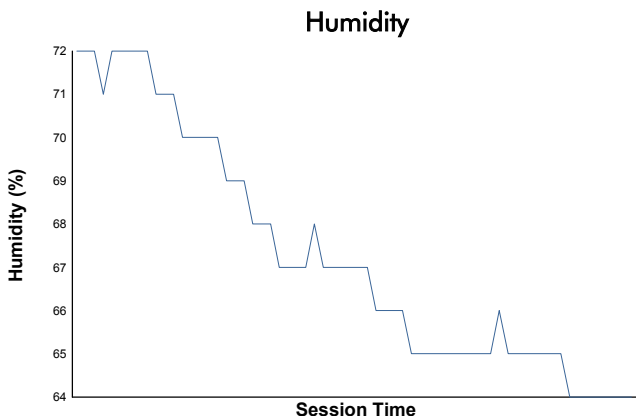

HOCKENHEIM COPPA SHELL Test Weather Report

Track Status: **DRY**