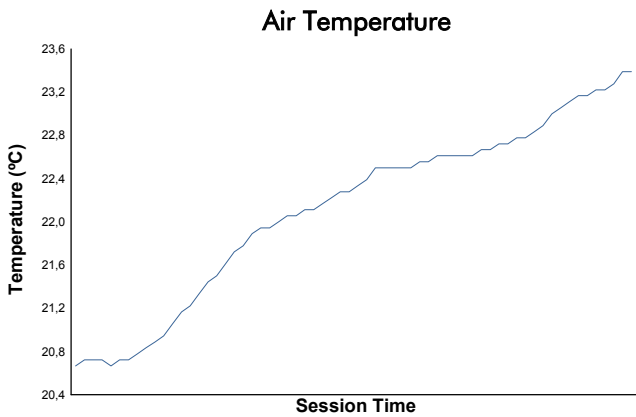

HOCKENHEIM COPPA SHELL Test Weather Report

Track Status: **DRY**