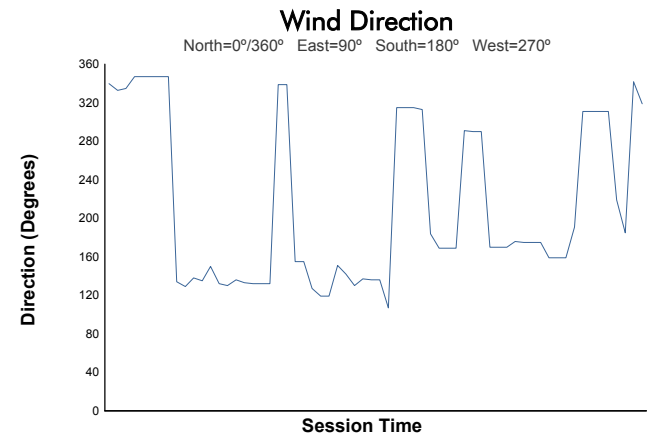

HOCKENHEIM COPPA SHELL Test Weather Report

Track Status: **DRY**