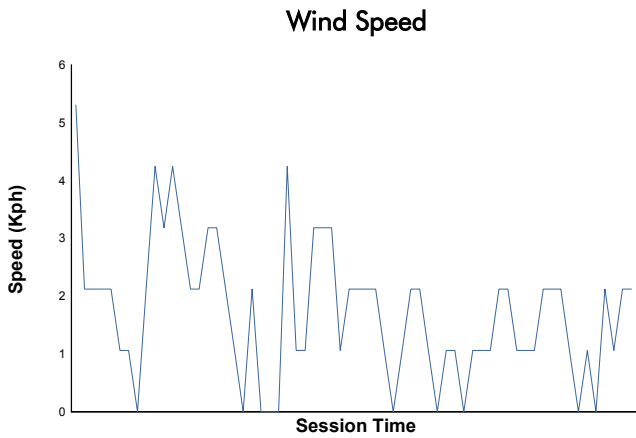

HOCKENHEIM COPPA SHELL Test Weather Report

Track Status: **DRY**