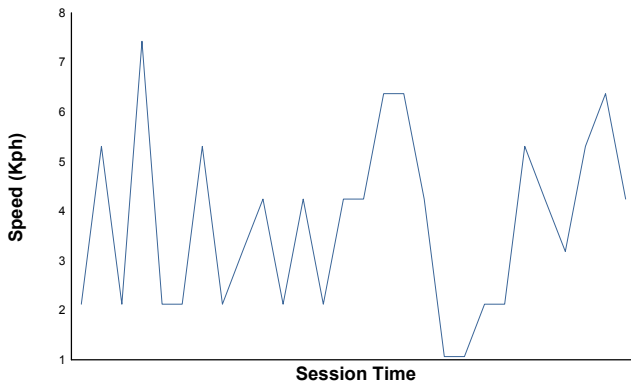

HOCKENHEIM TROFEO PIRELLI Race 2

Weather Report

Air Temperature

Track Temperature

Humidity

Pressure

Wind Speed

Wind Direction