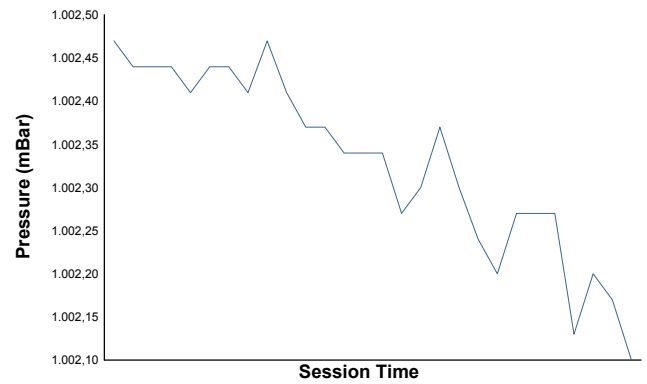

HOCKENHEIM TROFEO PIRELLI Race 2

Weather Report

Air Temperature

Track Temperature

Humidity

Pressure

Wind Speed

Wind Direction