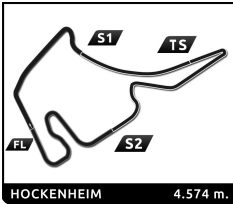

FERRARI
CHALLENGE

TROFEO
PIRELLI

RICHARD MILLE

TROFEO PIRELLI
HOCKENHEIM
Race 2

Fastest Lap Sequence

Elapsed	No Driver	Team	Car	Class	Time	Kph	Lap
3:30.377	83 Doriane PIN	Scuderia Niki - Iron Lynx	488 Challenge EVO	P	1:43.257	159.5	2
5:13.470	83 Doriane PIN	Scuderia Niki - Iron Lynx	488 Challenge EVO	P	1:43.093	159.7	3