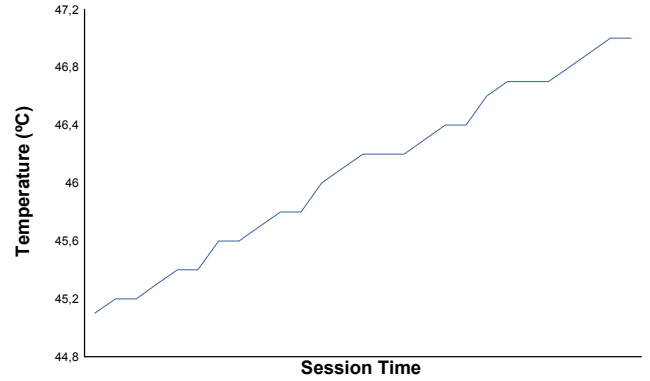

HOCKENHEIM TROFEO PIRELLI Qualifying 2 Weather Report

Air Temperature

Track Temperature

Humidity

Pressure

Wind Speed

Wind Direction

Track Status: **DRY**