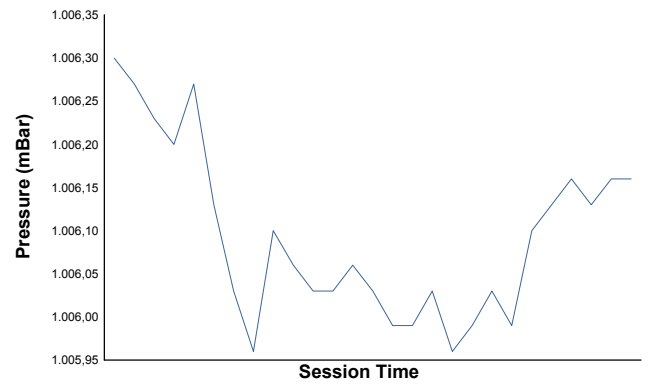

HOCKENHEIM TROFEO PIRELLI Qualifying 2 Weather Report

Air Temperature

Track Temperature

Humidity

Pressure

Wind Speed

Wind Direction

Track Status: **DRY**