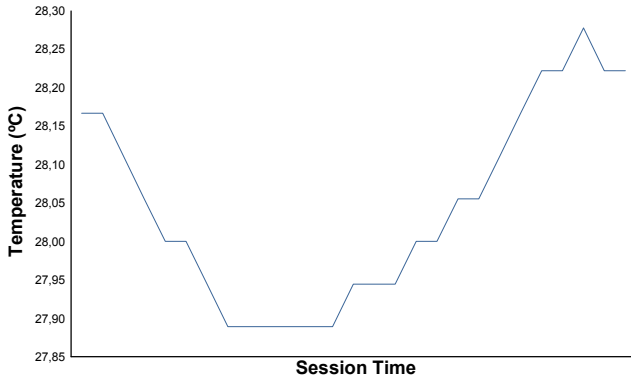

HOCKENHEIM TROFEO PIRELLI Qualifying 2 Weather Report

Air Temperature

Track Temperature

Humidity

Pressure

Wind Speed

Wind Direction

Track Status: **DRY**