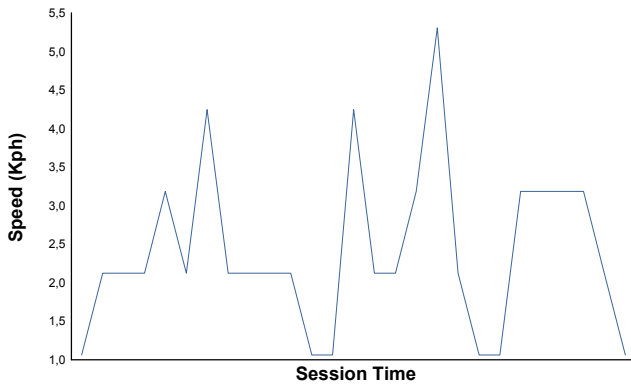

HOCKENHEIM TROFEO PIRELLI Qualifying 2 Weather Report

Air Temperature

Track Temperature

Humidity

Pressure

Wind Speed

Wind Direction

Track Status: **DRY**