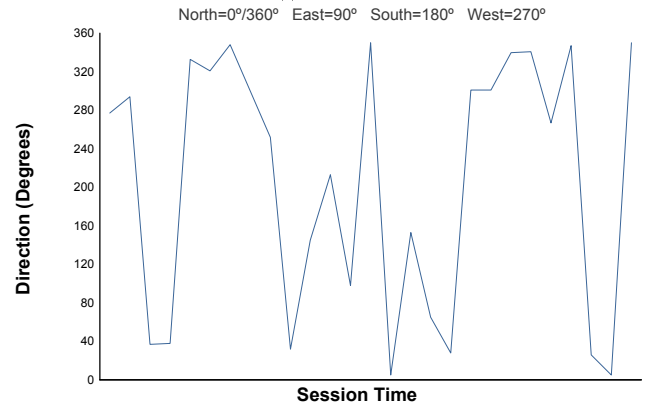

HOCKENHEIM TROFEO PIRELLI Qualifying 2 Weather Report

Air Temperature

Track Temperature

Humidity

Pressure

Wind Speed

Wind Direction

Track Status: **DRY**