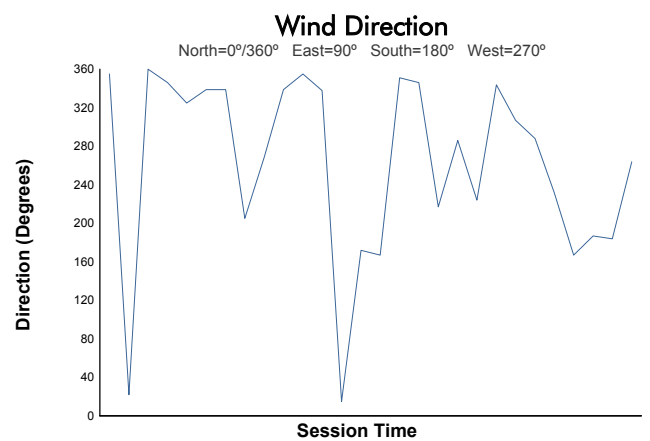

HOCKENHEIM TROFEO PIRELLI Race 1

Weather Report

Track Status: **DRY**