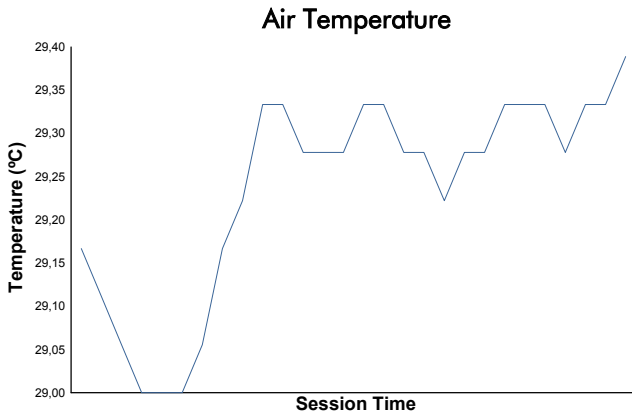

HOCKENHEIM TROFEO PIRELLI Race 1

Weather Report

Track Status: **DRY**