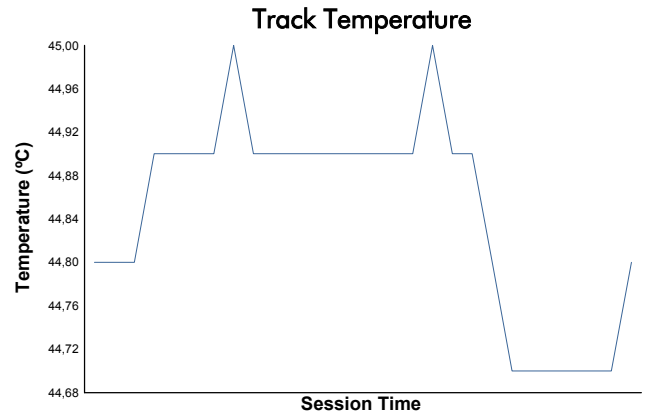

HOCKENHEIM TROFEO PIRELLI Race 1

Weather Report

Track Status: **DRY**