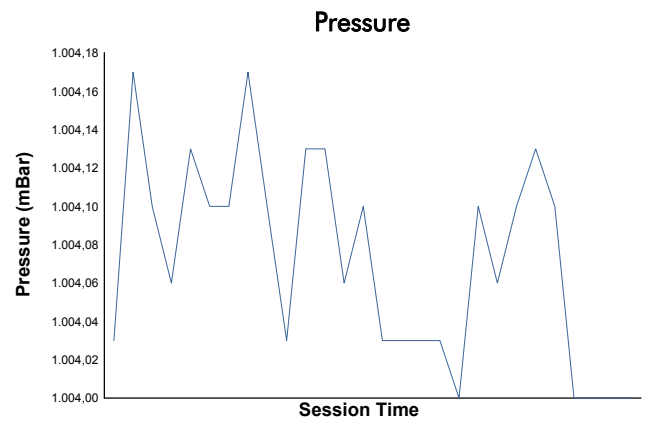

HOCKENHEIM TROFEO PIRELLI Race 1

Weather Report

Track Status: **DRY**