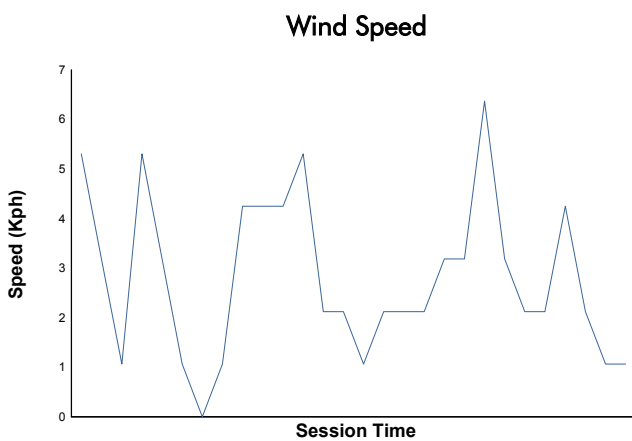

HOCKENHEIM TROFEO PIRELLI Race 1

Weather Report

Track Status: **DRY**