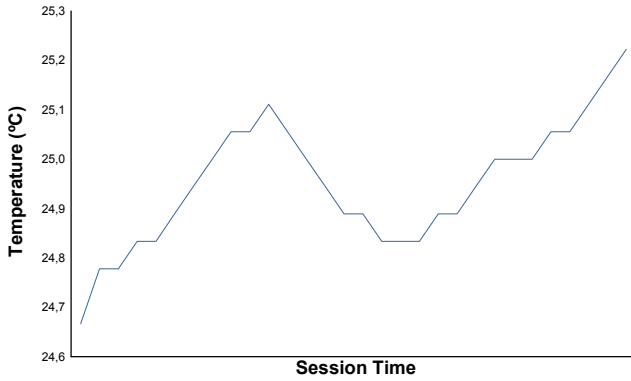

HOCKENHEIM TROFEO PIRELLI Qualifying 1 Weather Report

Air Temperature

Track Temperature

Humidity

Pressure

Wind Speed

Wind Direction

Track Status: **DRY**