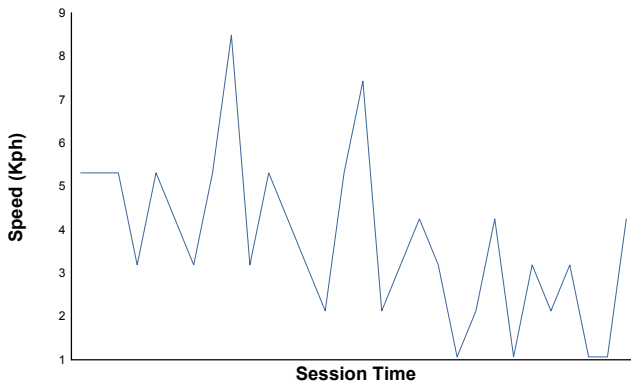

HOCKENHEIM TROFEO PIRELLI Qualifying 1 Weather Report

Air Temperature

Track Temperature

Humidity

Pressure

Wind Speed

Wind Direction

Track Status: **DRY**