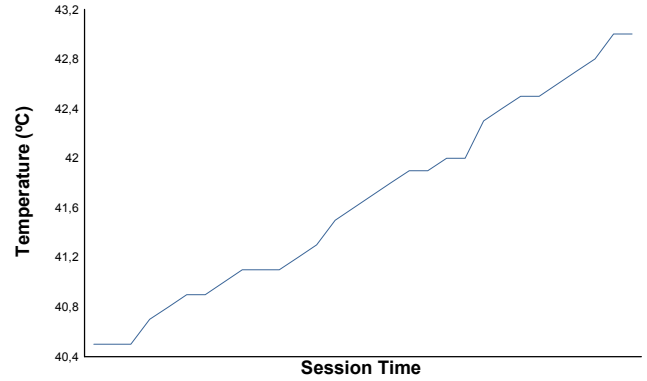

HOCKENHEIM TROFEO PIRELLI Qualifying 1 Weather Report

Air Temperature

Track Temperature

Humidity

Pressure

Wind Speed

Wind Direction

Track Status: **DRY**