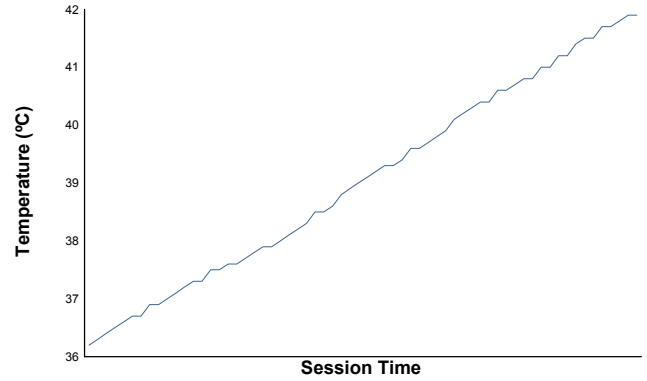

HOCKENHEIM TROFEO PIRELLI Test Weather Report

Air Temperature

Track Temperature

Humidity

Pressure

Wind Speed

Wind Direction

Track Status: **DRY**