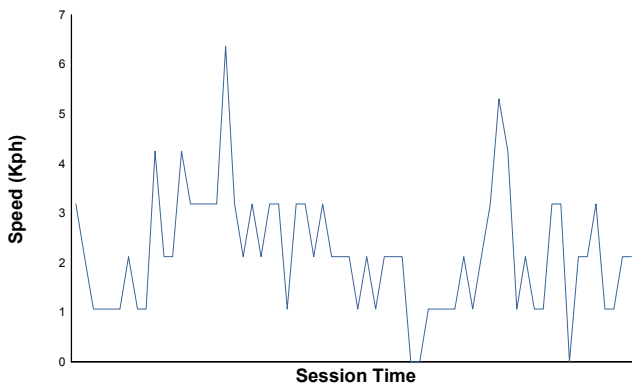

HOCKENHEIM TROFEO PIRELLI Test Weather Report

Air Temperature

Track Temperature

Humidity

Pressure

Wind Speed

Wind Direction

Track Status: **DRY**