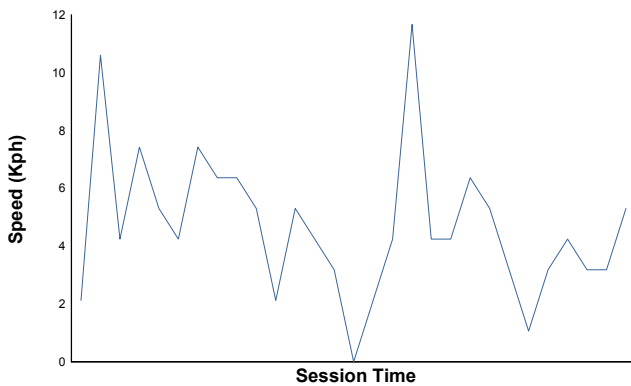

BUDAPEST COPPA SHELL Race 2

Weather Report

Air Temperature

Track Temperature

Humidity

Pressure

Wind Speed

Wind Direction