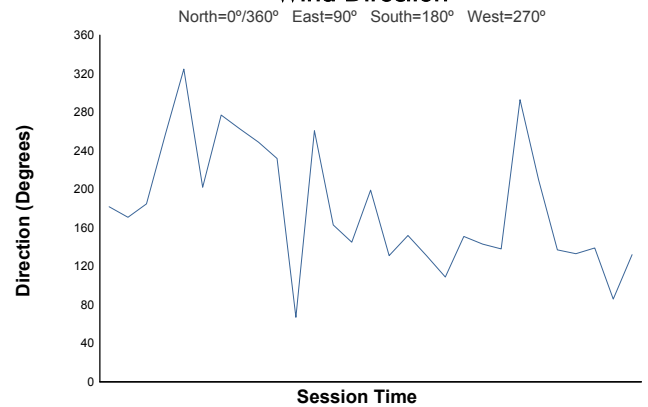

BUDAPEST COPPA SHELL Race 2

Weather Report

Air Temperature

Track Temperature

Humidity

Pressure

Wind Speed

Wind Direction