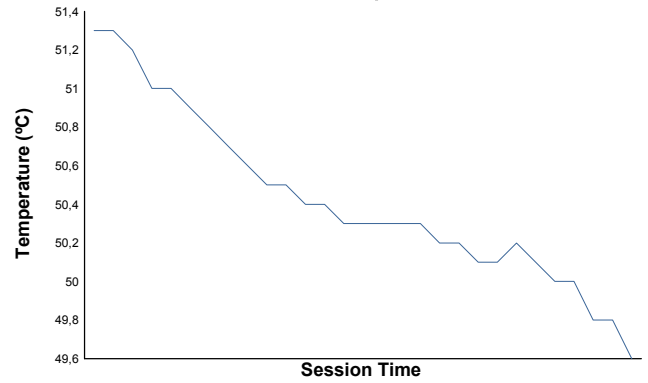

BUDAPEST COPPA SHELL Race 2

Weather Report

Air Temperature

Track Temperature

Humidity

Pressure

Wind Speed

Wind Direction