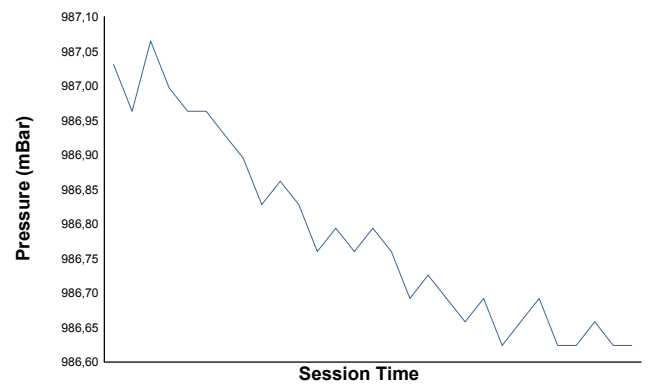

BUDAPEST COPPA SHELL Race 2

Weather Report

Air Temperature

Track Temperature

Humidity

Pressure

Wind Speed

Wind Direction