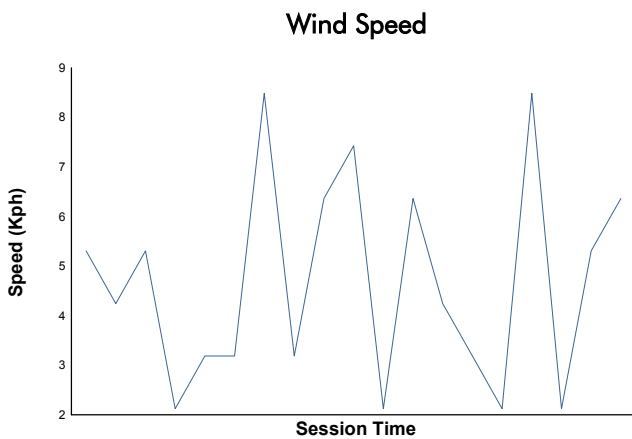

BUDAPEST COPPA SHELL Qualifying 2 Shell AM Weather Report

Track Status: **DRY**