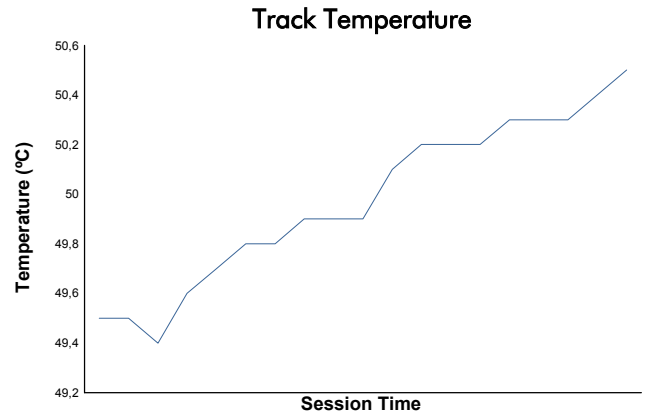

BUDAPEST COPPA SHELL Qualifying 2 Shell AM Weather Report

Track Status: **DRY**