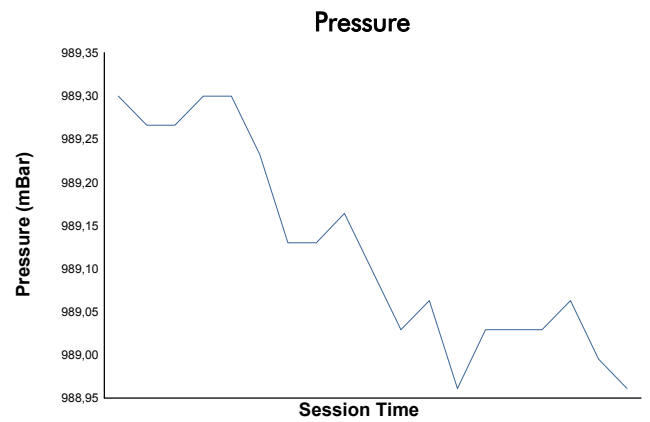

BUDAPEST COPPA SHELL Qualifying 2 Shell AM Weather Report

Track Status: **DRY**