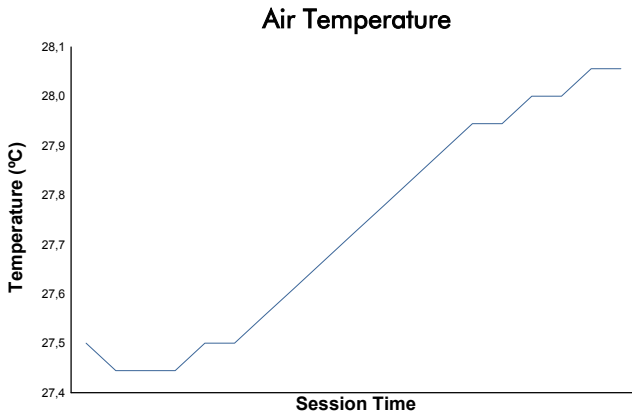

BUDAPEST COPPA SHELL Qualifying 2 Shell AM Weather Report

Track Status: **DRY**