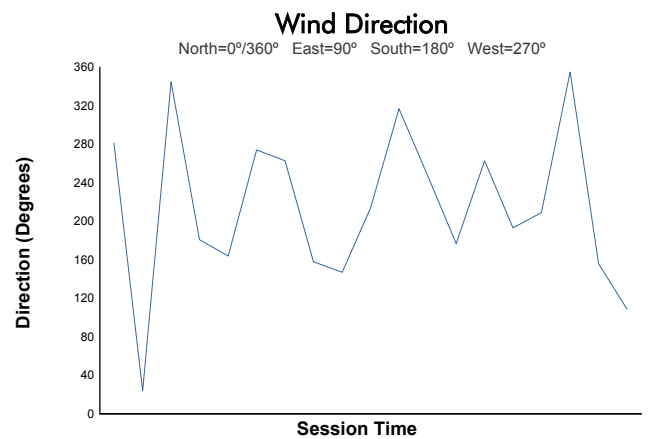

BUDAPEST COPPA SHELL Qualifying 2 Shell AM Weather Report

Track Status: **DRY**