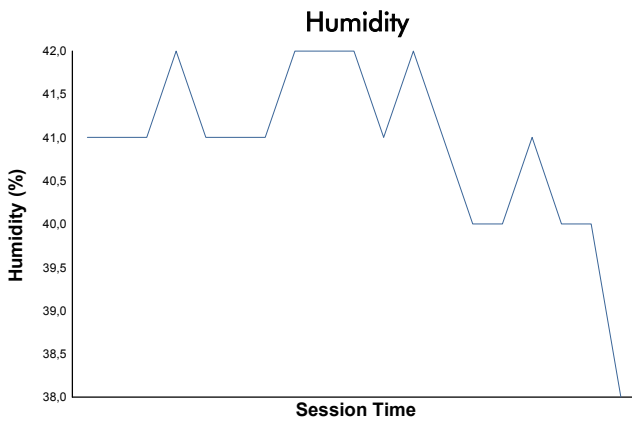

BUDAPEST COPPA SHELL Qualifying 2 Shell AM Weather Report

Track Status: **DRY**