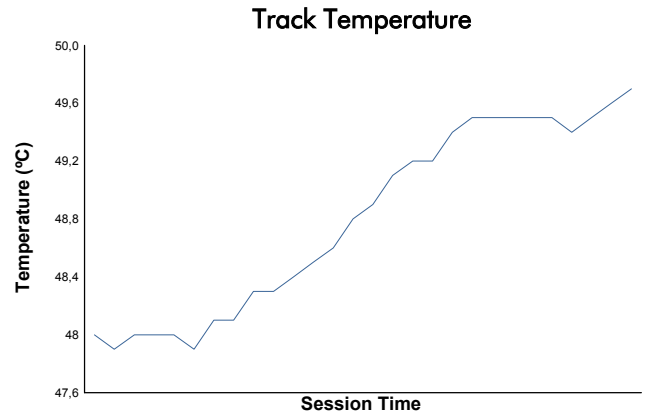

BUDAPEST COPPA SHELL Qualifying 2 Shell Weather Report

Track Status: **DRY**