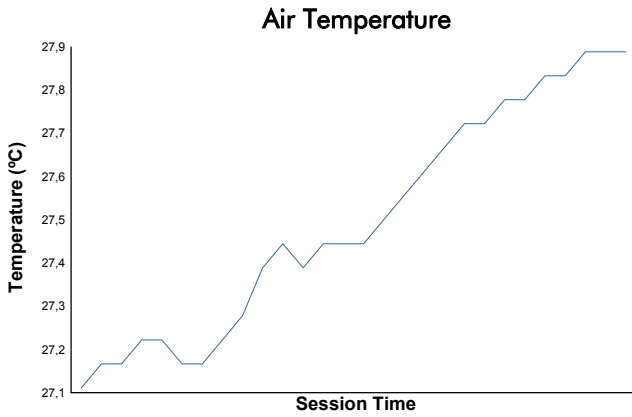

BUDAPEST COPPA SHELL Qualifying 2 Shell Weather Report

Track Status: **DRY**