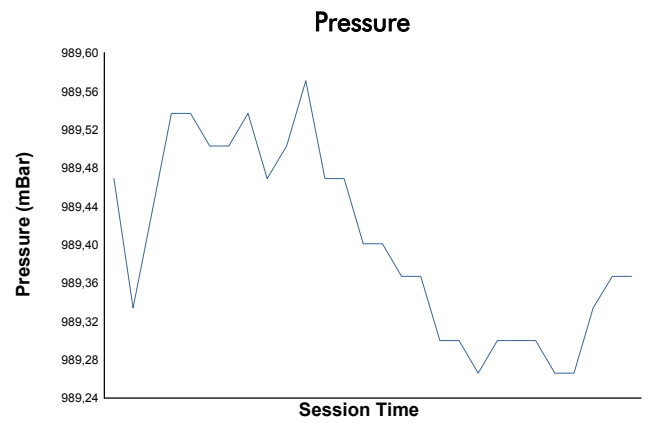

BUDAPEST COPPA SHELL Qualifying 2 Shell Weather Report

Track Status: **DRY**