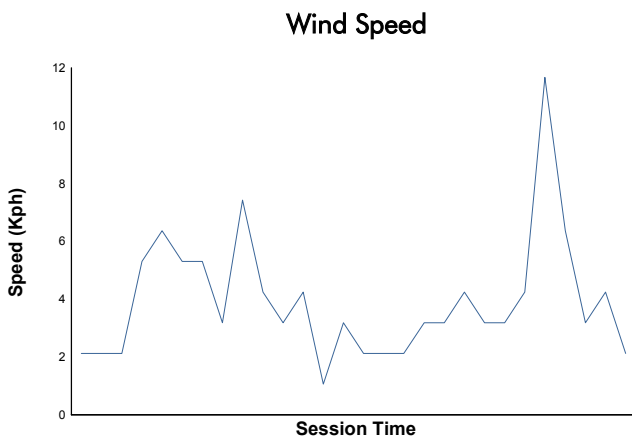

BUDAPEST COPPA SHELL Qualifying 2 Shell Weather Report

Track Status: **DRY**