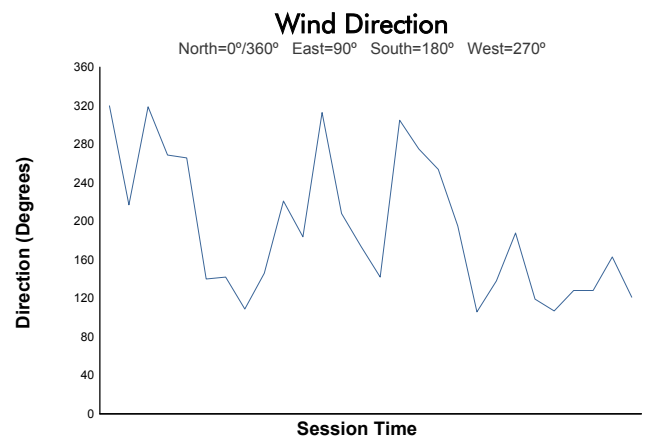

BUDAPEST COPPA SHELL Qualifying 2 Shell Weather Report

Track Status: **DRY**