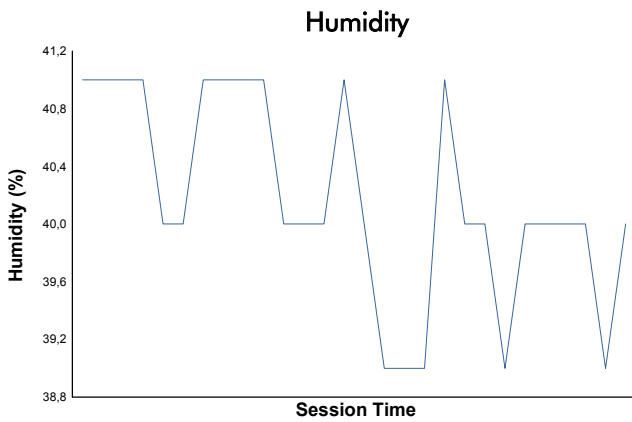

BUDAPEST COPPA SHELL Qualifying 2 Shell Weather Report

Track Status: **DRY**