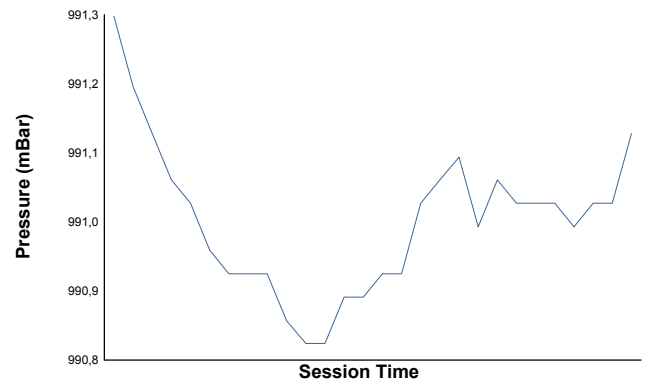

BUDAPEST COPPA SHELL Race 1

Weather Report

Air Temperature

Track Temperature

Humidity

Pressure

Wind Speed

Wind Direction