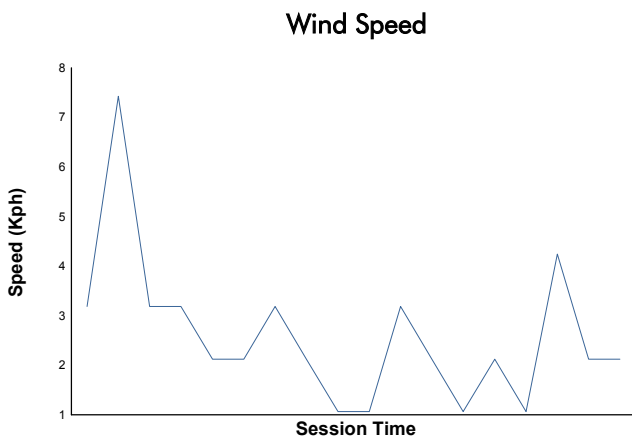

BUDAPEST COPPA SHELL Qualifying 1 Shell AM Weather Report

Track Status: **DRY**