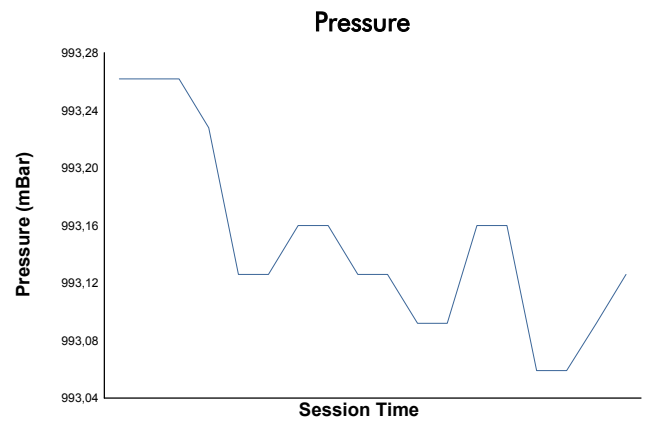

BUDAPEST COPPA SHELL Qualifying 1 Shell AM Weather Report

Track Status: **DRY**