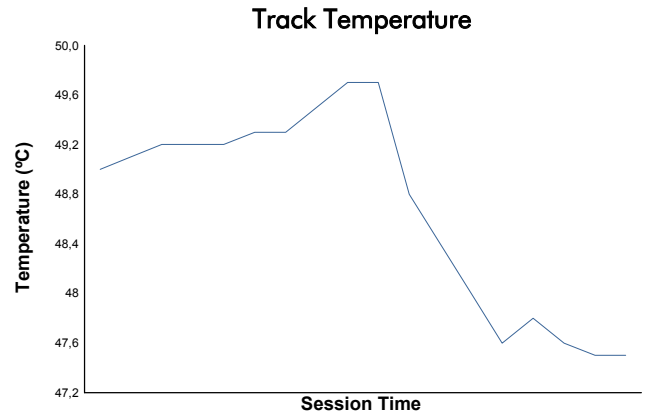

BUDAPEST COPPA SHELL Qualifying 1 Shell AM Weather Report

Track Status: **DRY**