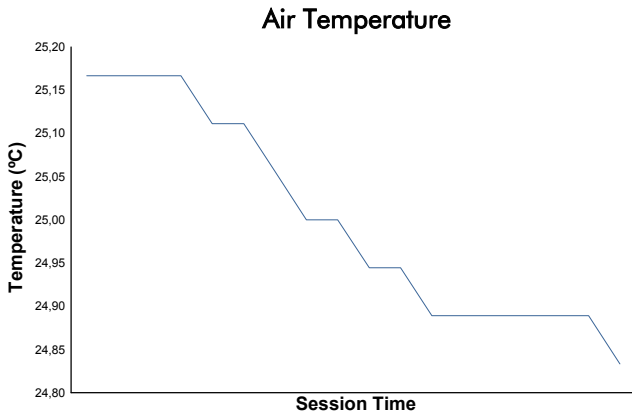

BUDAPEST COPPA SHELL Qualifying 1 Shell AM Weather Report

Track Status: **DRY**