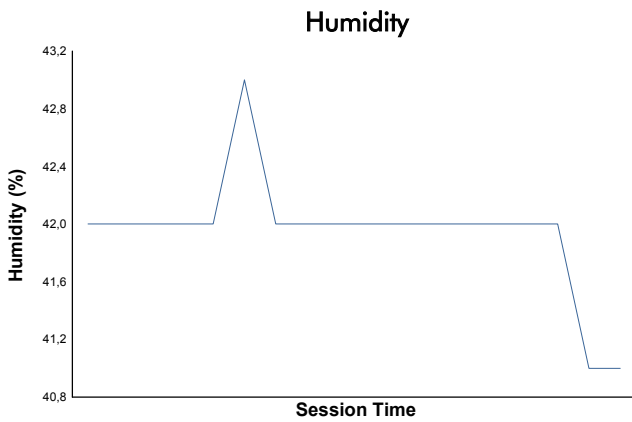

BUDAPEST COPPA SHELL Qualifying 1 Shell AM Weather Report

Track Status: **DRY**