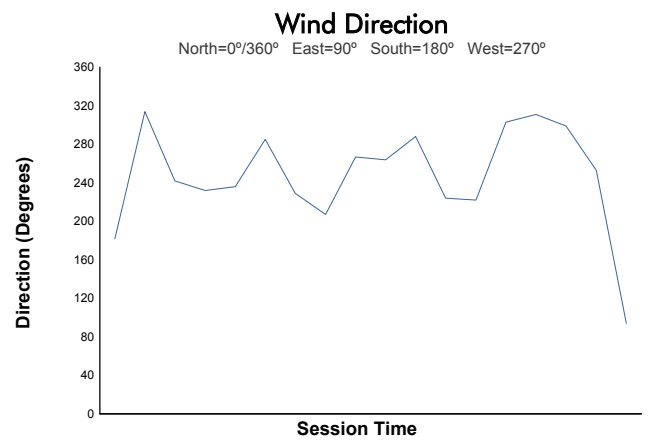

BUDAPEST COPPA SHELL Qualifying 1 Shell AM Weather Report

Track Status: **DRY**