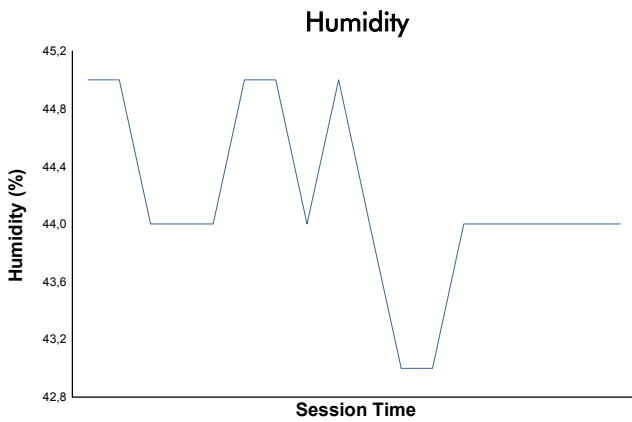

BUDAPEST COPPA SHELL Qualifying 1 Shell

Weather Report

Track Status: **DRY**