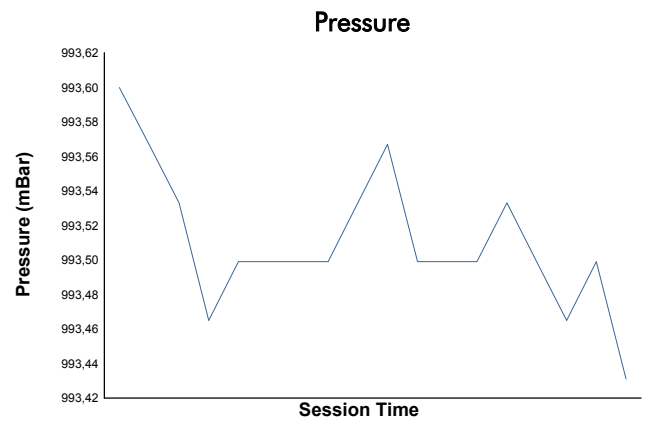

BUDAPEST COPPA SHELL Qualifying 1 Shell

Weather Report

Track Status: **DRY**