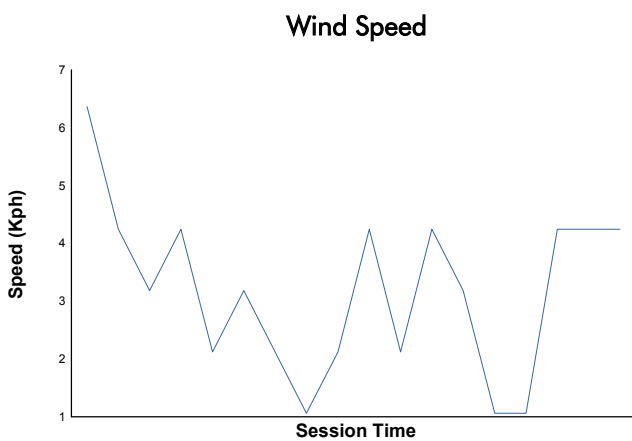

BUDAPEST COPPA SHELL Qualifying 1 Shell

Weather Report

Track Status: **DRY**