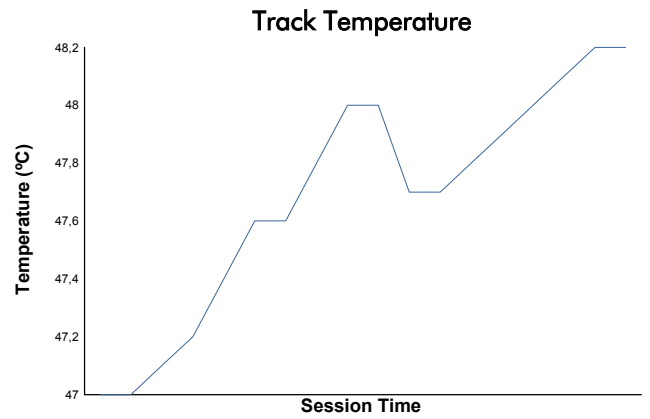

BUDAPEST COPPA SHELL Qualifying 1 Shell

Weather Report

Track Status: **DRY**