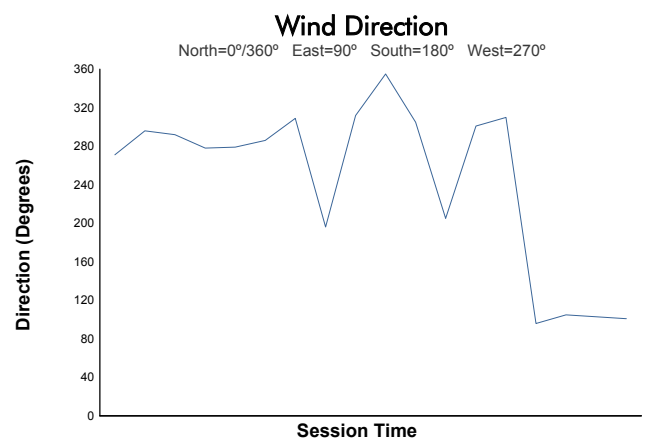

BUDAPEST COPPA SHELL Qualifying 1 Shell

Weather Report

Track Status: **DRY**