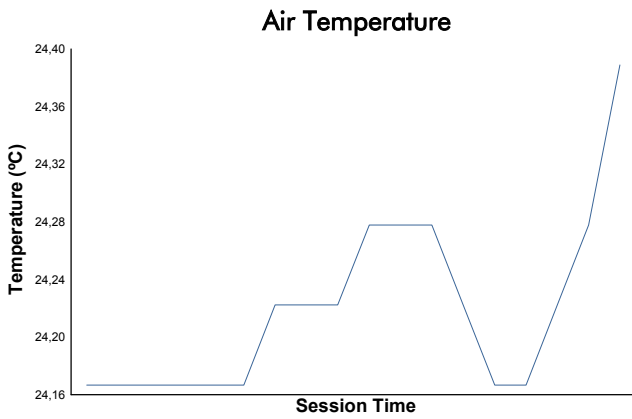

BUDAPEST COPPA SHELL Qualifying 1 Shell

Weather Report

Track Status: **DRY**