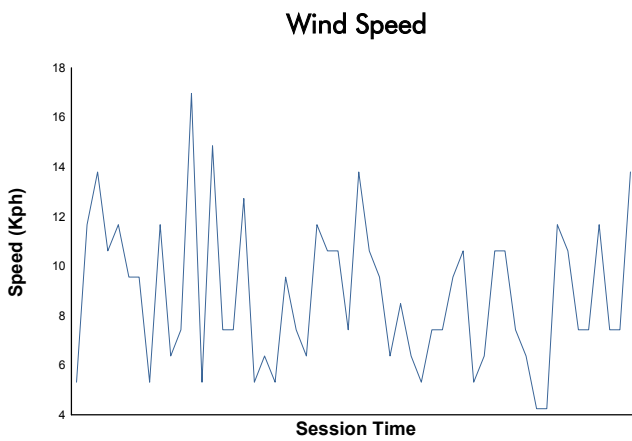

BUDAPEST COPPA SHELL Free Practice Weather Report

Track Status: **DRY**