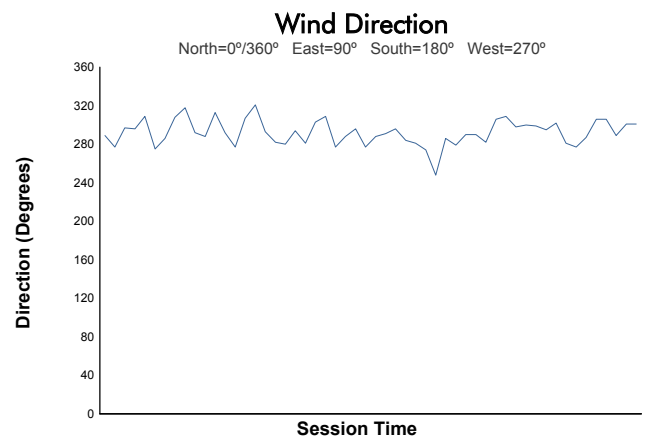

BUDAPEST COPPA SHELL Free Practice Weather Report

Track Status: **DRY**