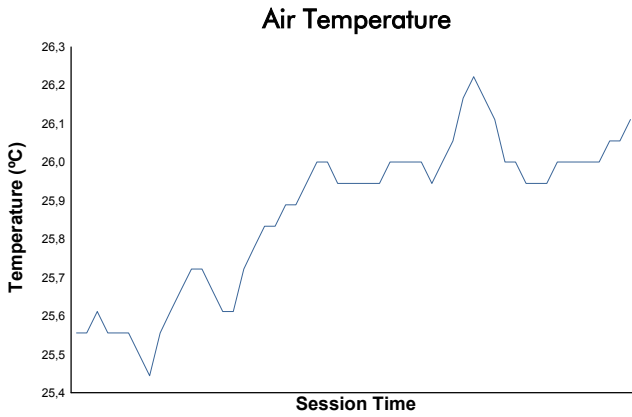

BUDAPEST COPPA SHELL Free Practice Weather Report

Track Status: **DRY**