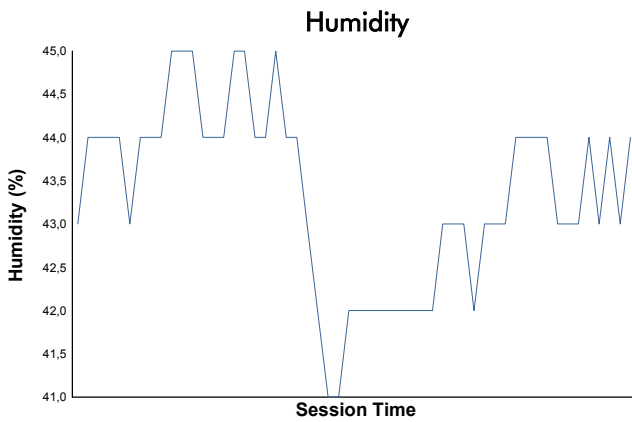

BUDAPEST COPPA SHELL Free Practice Weather Report

Track Status: **DRY**