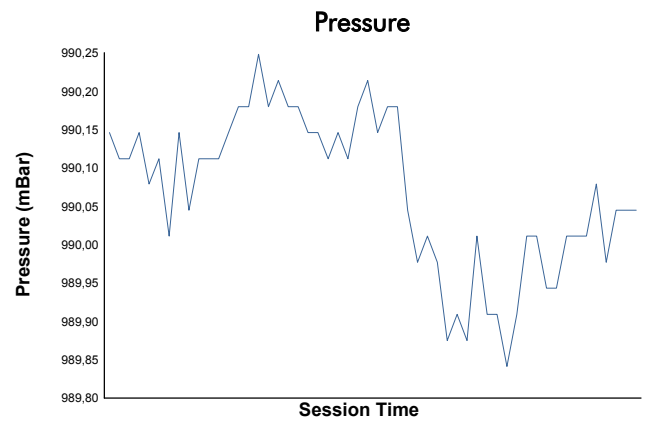

BUDAPEST COPPA SHELL Free Practice Weather Report

Track Status: **DRY**