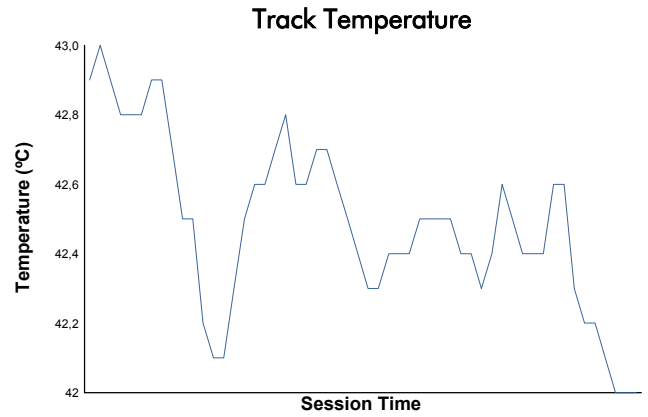

BUDAPEST COPPA SHELL Free Practice Weather Report

Track Status: **DRY**