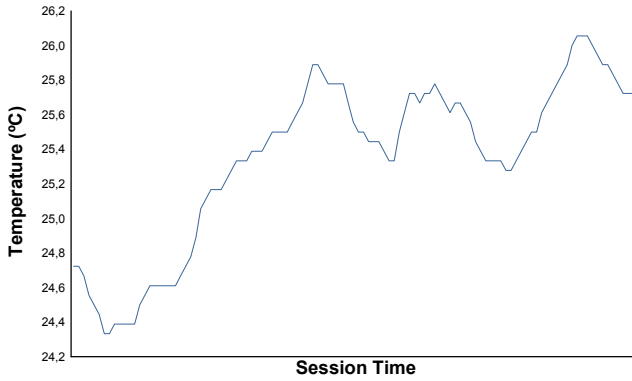

BUDAPEST COPPA SHELL Test

Weather Report

Air Temperature

Track Temperature

Humidity

Pressure

Wind Speed

Wind Direction