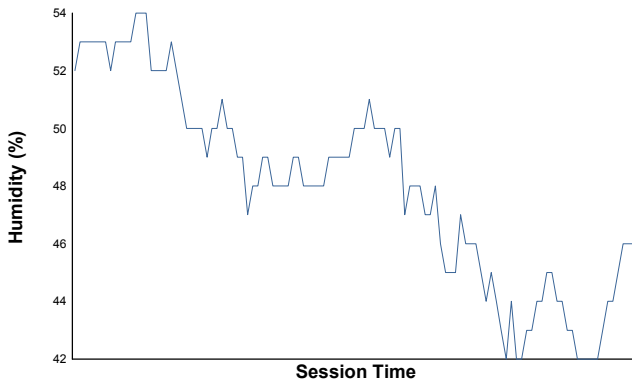

BUDAPEST COPPA SHELL Test

Weather Report

Air Temperature

Track Temperature

Humidity

Pressure

Wind Speed

Wind Direction