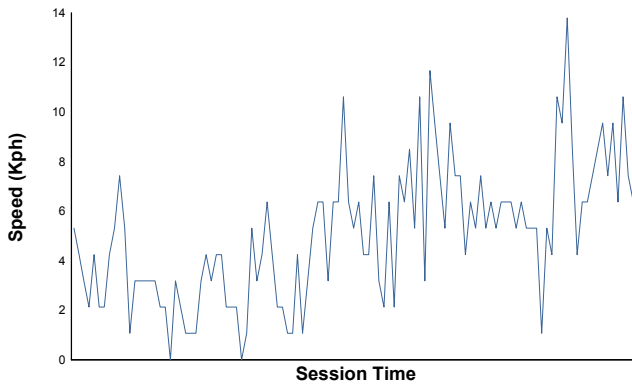

BUDAPEST COPPA SHELL Test

Weather Report

Air Temperature

Track Temperature

Humidity

Pressure

Wind Speed

Wind Direction