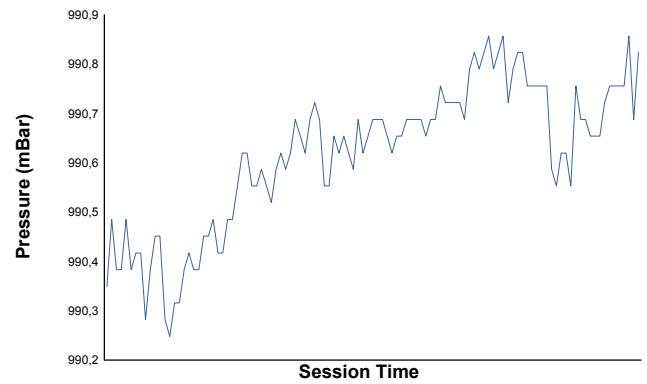

BUDAPEST COPPA SHELL Test

Weather Report

Air Temperature

Track Temperature

Humidity

Pressure

Wind Speed

Wind Direction