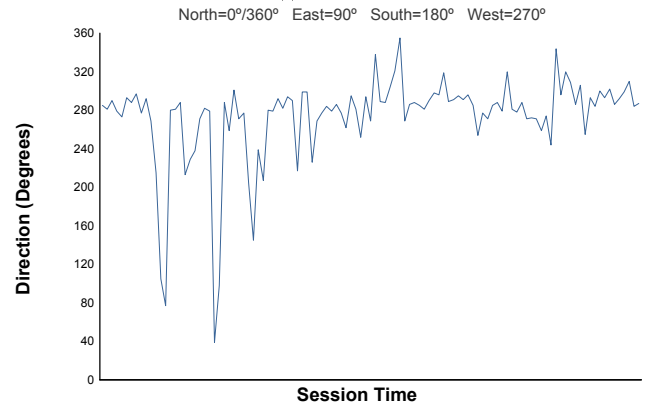

BUDAPEST COPPA SHELL Test

Weather Report

Air Temperature

Track Temperature

Humidity

Pressure

Wind Speed

Wind Direction