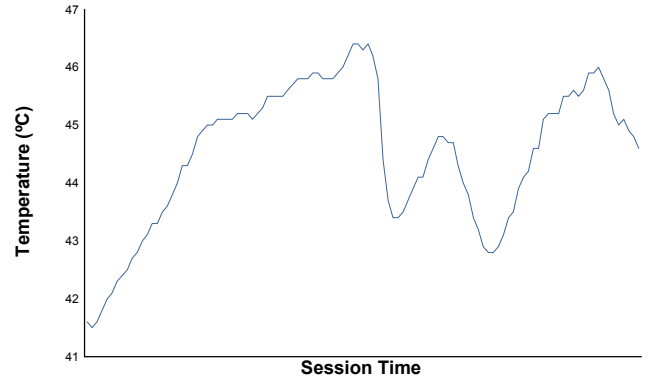

BUDAPEST COPPA SHELL Test

Weather Report

Air Temperature

Track Temperature

Humidity

Pressure

Wind Speed

Wind Direction