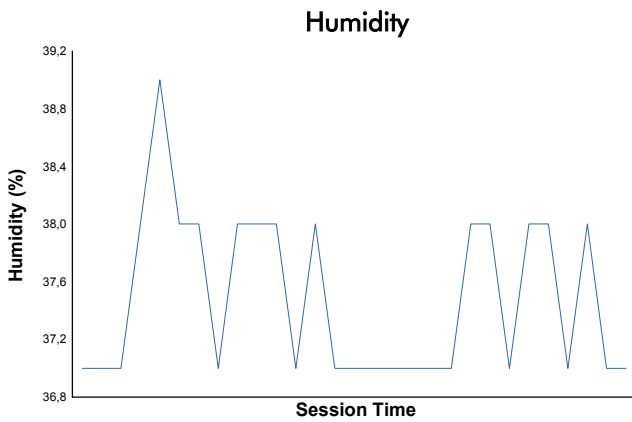

BUDAPEST TROFEO PIRELLI Race 2 Weather Report

Track Status: **DRY**