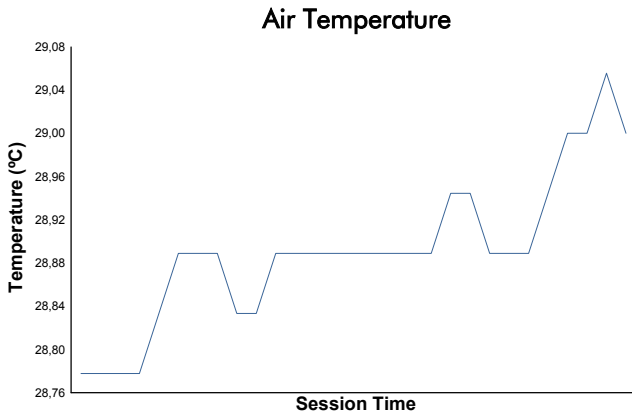

BUDAPEST TROFEO PIRELLI Race 2 Weather Report

Track Status: **DRY**