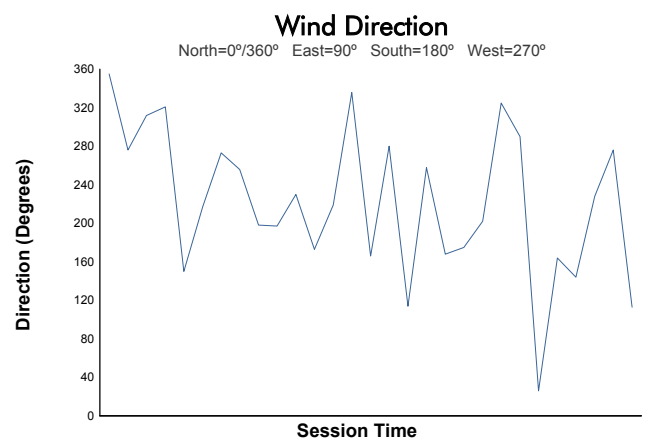

BUDAPEST TROFEO PIRELLI Race 2 Weather Report

Track Status: **DRY**