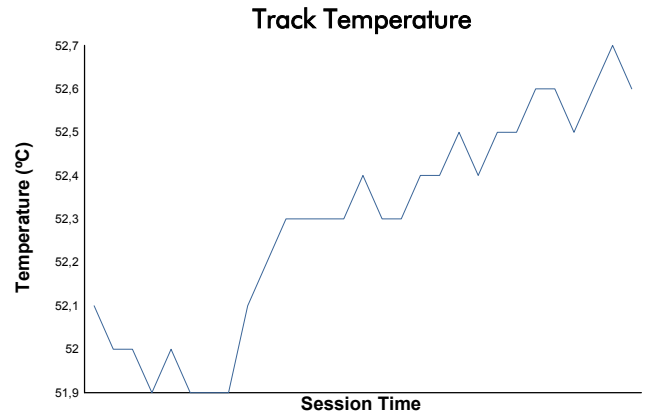

BUDAPEST TROFEO PIRELLI Race 2 Weather Report

Track Status: **DRY**