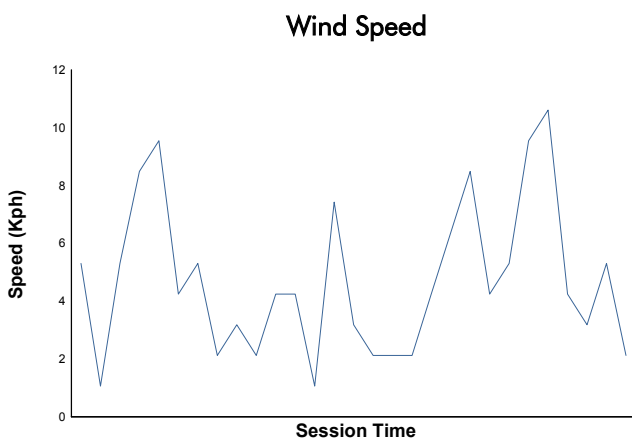

BUDAPEST TROFEO PIRELLI Race 2 Weather Report

Track Status: **DRY**