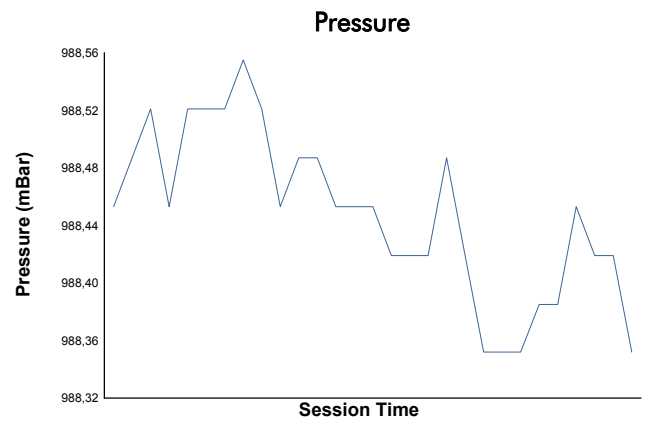

BUDAPEST TROFEO PIRELLI Race 2 Weather Report

Track Status: **DRY**