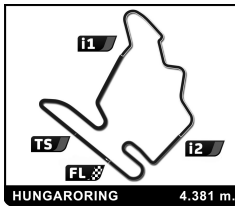

FERRARI
CHALLENGE

TROFEO
PIRELLI

RICHARD MILLE

TROFEO PIRELLI
BUDAPEST
Race 2

Fastest Lap Sequence

Elapsed	No Driver	Team	Car	Class	Time	Kph	Lap
4:26.137	83 Doriane PIN	Scuderia Niki - Iron Lynx	488 Challenge EVO	P	2:22.168	110.9	2
4:35.918	44 Andrew GILBERT	Kessel Racing	488 Challenge EVO	P-AM	2:17.874	114.4	2
9:45.624	13 Arno DAHLMAYER	Scuderia Niki - Iron Lynx	488 Challenge EVO	P-AM	1:51.126	141.9	3
11:25.753	26 John WARTIQUE	FML - D2P	488 Challenge EVO	P	1:49.117	144.5	5
13:12.496	83 Doriane PIN	Scuderia Niki - Iron Lynx	488 Challenge EVO	P	1:48.198	145.8	6