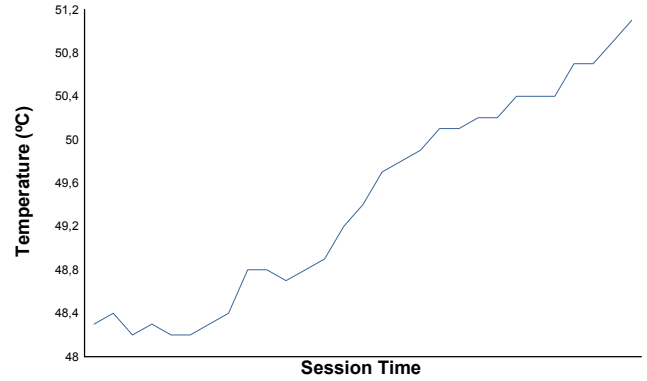

BUDAPEST TROFEO PIRELLI Race 1

Weather Report

Air Temperature

Track Temperature

Humidity

Pressure

Wind Speed

Wind Direction