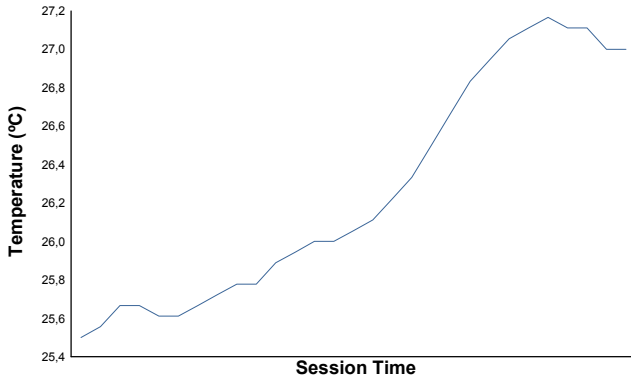

BUDAPEST TROFEO PIRELLI Race 1

Weather Report

Air Temperature

Track Temperature

Humidity

Pressure

Wind Speed

Wind Direction