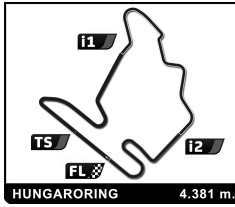

FERRARI  
CHALLENGE

TROFEO  
PIRELLI

RICHARD MILLE

TROFEO PIRELLI  
BUDAPEST  
Race 1

Fastest Lap Sequence

Elapsed	No Driver	Team	Car	Class	Time	Kph	Lap
3:41.107	83 Doriane PIN	Scuderia Niki - Iron Lynx	488 Challenge EVO	P	<b>1:48.739</b>	145.0	2
5:29.736	83 Doriane PIN	Scuderia Niki - Iron Lynx	488 Challenge EVO	P	<b>1:48.629</b>	145.2	3
7:18.072	83 Doriane PIN	Scuderia Niki - Iron Lynx	488 Challenge EVO	P	<b>1:48.336</b>	145.6	4