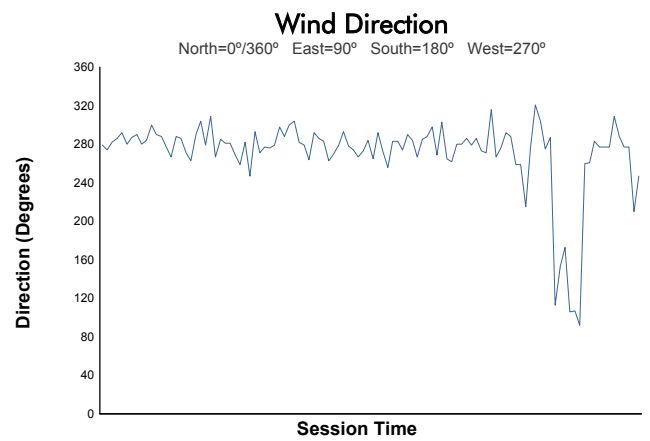

BUDAPEST TROFEO PIRELLI Test Weather Report

Track Status: **DRY**