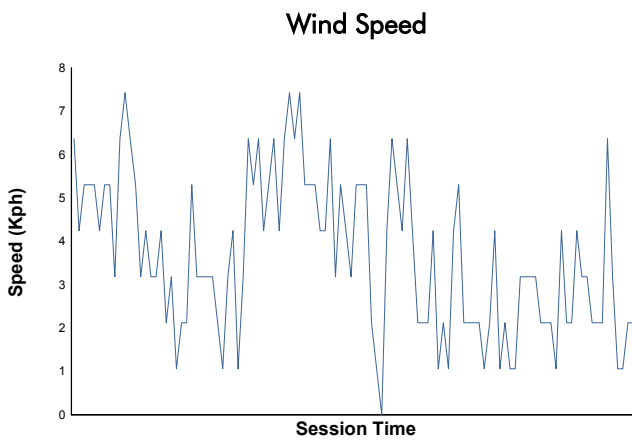

BUDAPEST TROFEO PIRELLI Test Weather Report

Track Status: **DRY**