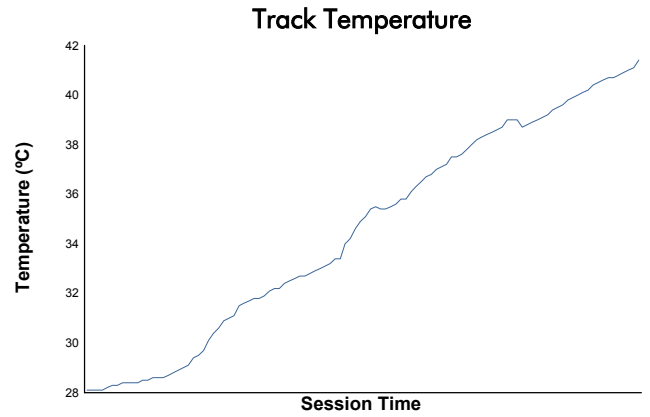

BUDAPEST TROFEO PIRELLI Test Weather Report

Track Status: **DRY**