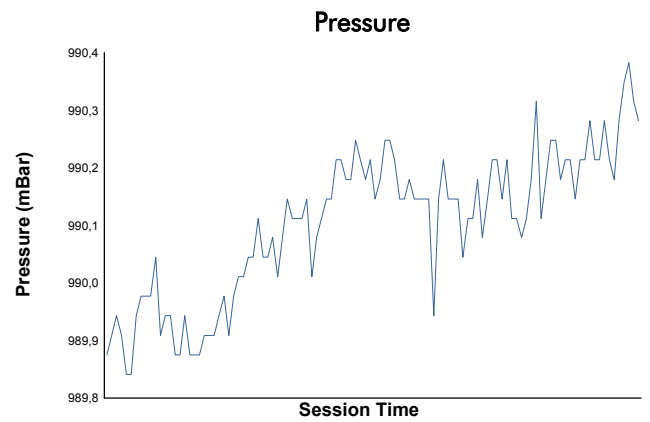

BUDAPEST TROFEO PIRELLI Test Weather Report

Track Status: **DRY**