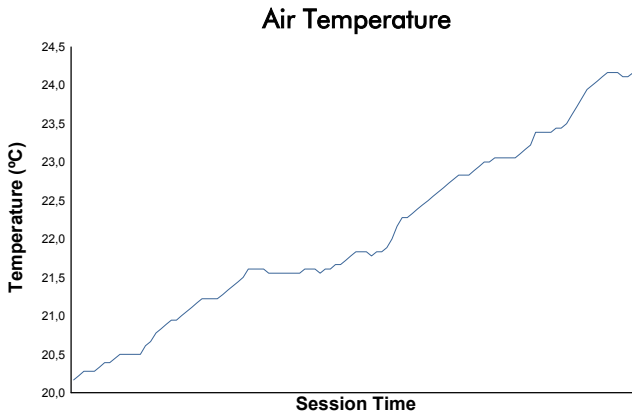

BUDAPEST TROFEO PIRELLI Test Weather Report

Track Status: **DRY**