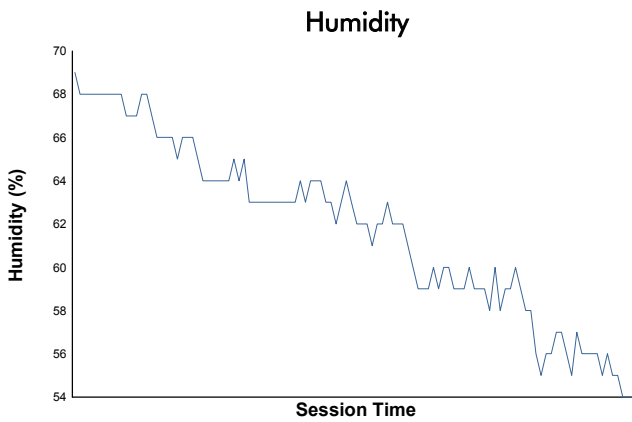

BUDAPEST TROFEO PIRELLI Test Weather Report

Track Status: **DRY**