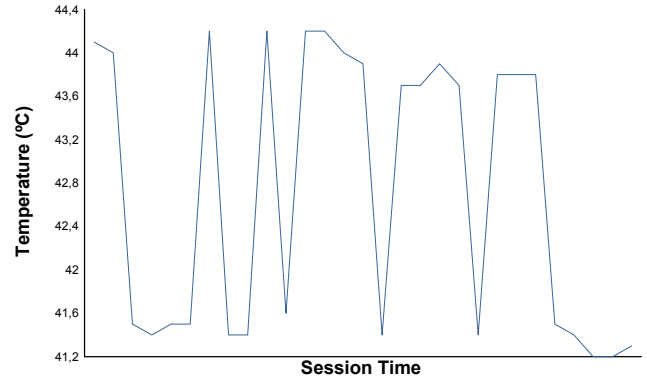

LE CASTELLET COPPA SHELL Race 1

Weather Report

Air Temperature

Track Temperature

Humidity

Pressure

Wind Speed

Wind Direction