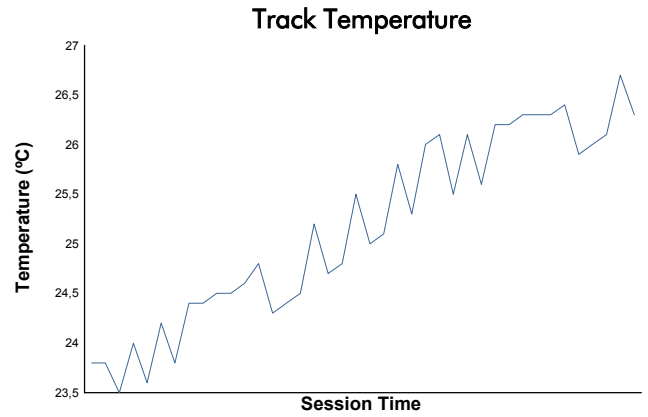

LE CASTELLET COPPA SHELL Qualifying 1 Weather Report

Track Status: **DRY**