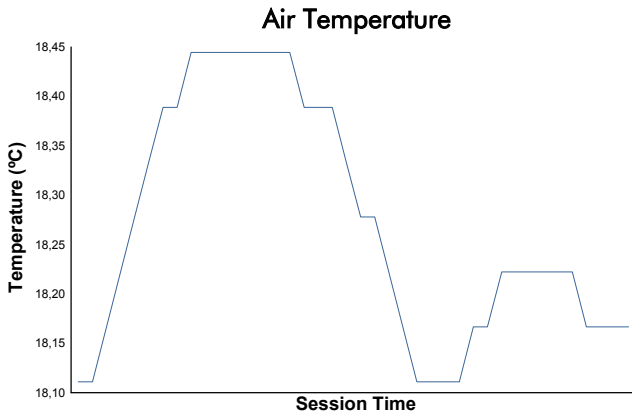

LE CASTELLET COPPA SHELL Qualifying 1 Weather Report

Track Status: **DRY**