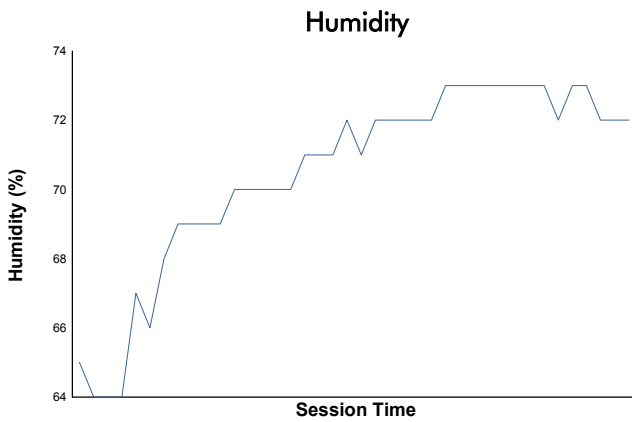

LE CASTELLET COPPA SHELL Qualifying 1 Weather Report

Track Status: **DRY**