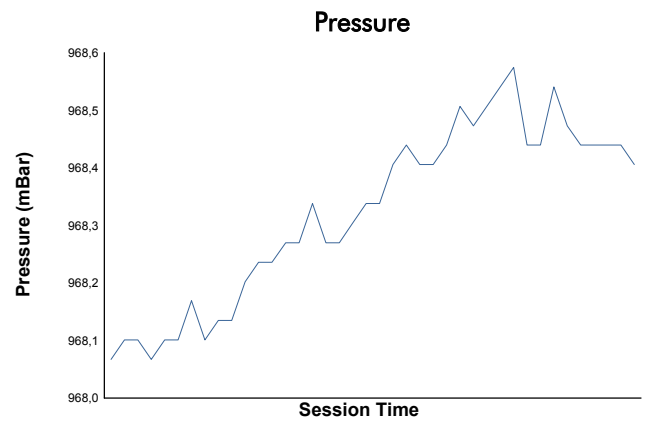

LE CASTELLET COPPA SHELL Qualifying 1 Weather Report

Track Status: **DRY**