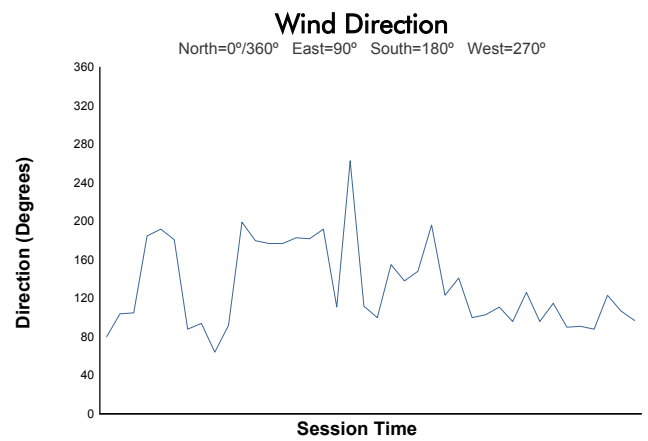

LE CASTELLET COPPA SHELL Qualifying 1 Weather Report

Track Status: **DRY**