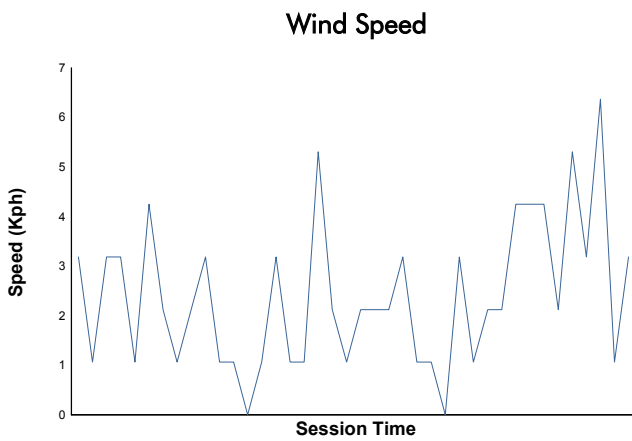

LE CASTELLET COPPA SHELL Qualifying 1 Weather Report

Track Status: **DRY**