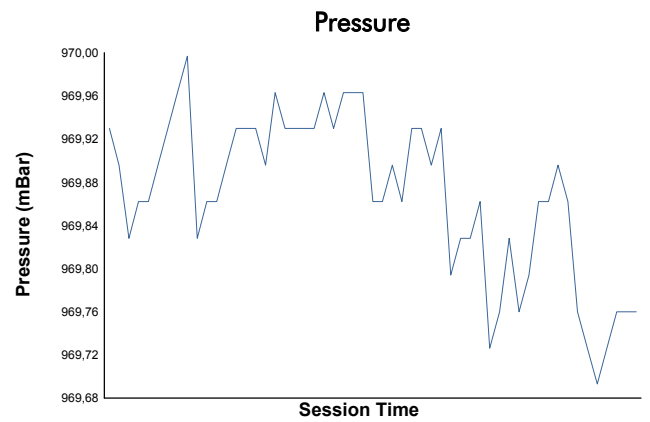

LE CASTELLET COPPA SHELL Free Practice Weather Report

Track Status: **DRY**