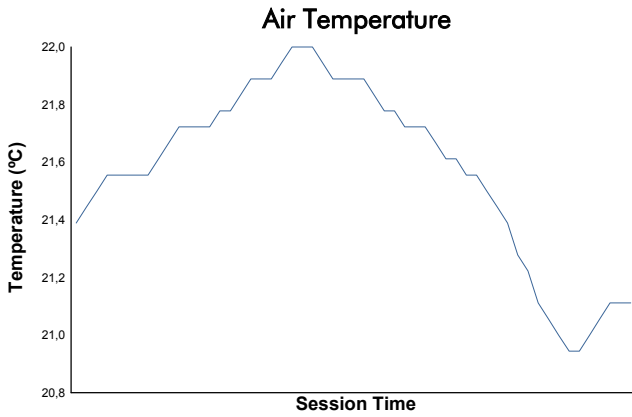

LE CASTELLET COPPA SHELL Free Practice Weather Report

Track Status: **DRY**