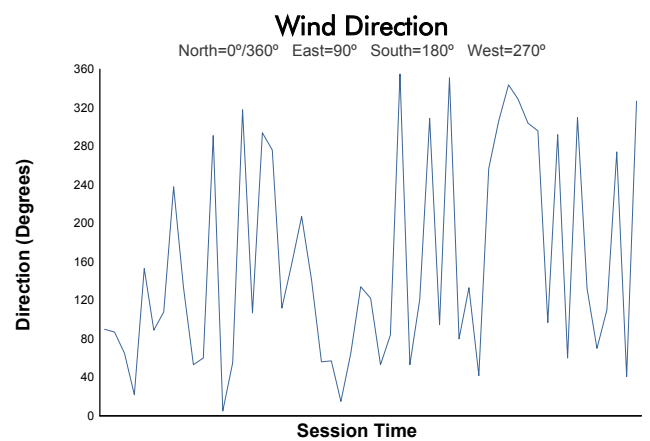

LE CASTELLET COPPA SHELL Free Practice Weather Report

Track Status: **DRY**