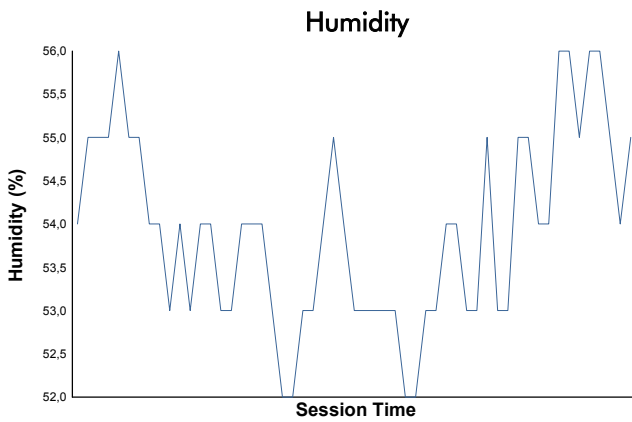

LE CASTELLET COPPA SHELL Free Practice Weather Report

Track Status: **DRY**