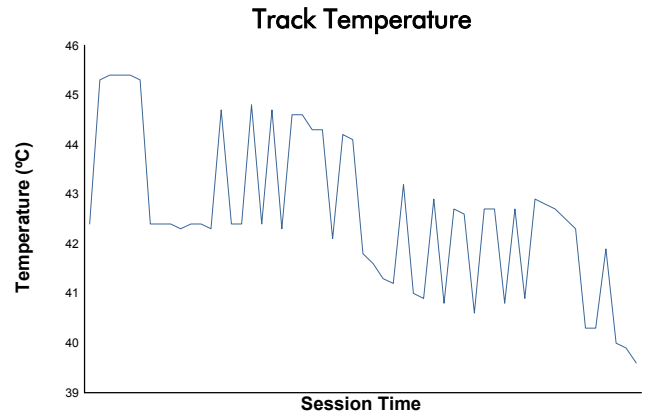

LE CASTELLET COPPA SHELL Free Practice Weather Report

Track Status: **DRY**