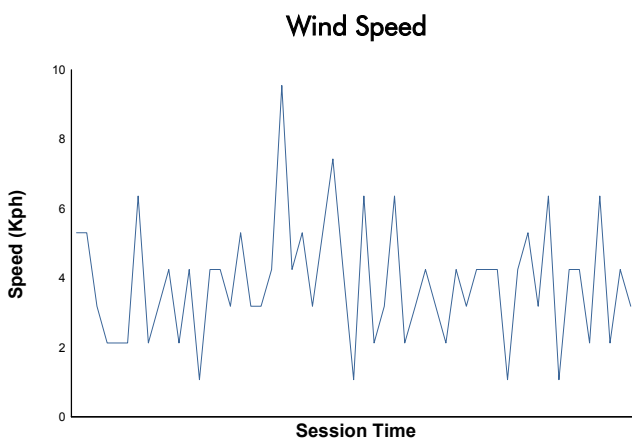

LE CASTELLET COPPA SHELL Free Practice Weather Report

Track Status: **DRY**