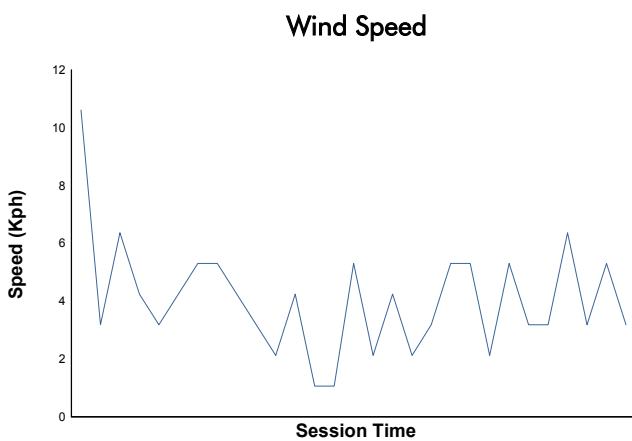

LE CASTELLET TROFEO PIRELLI Race 1

Weather Report

Track Status: **DRY**