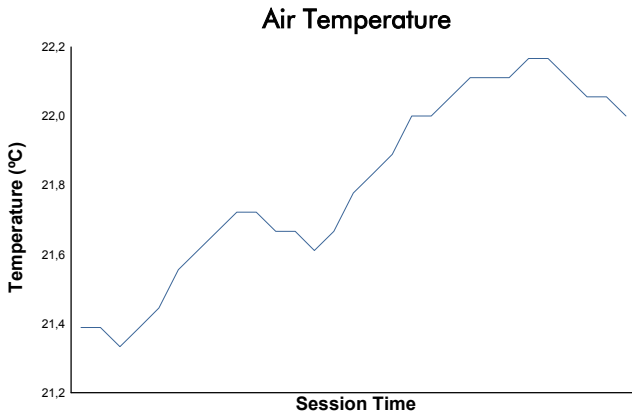

LE CASTELLET TROFEO PIRELLI Race 1

Weather Report

Track Status: **DRY**