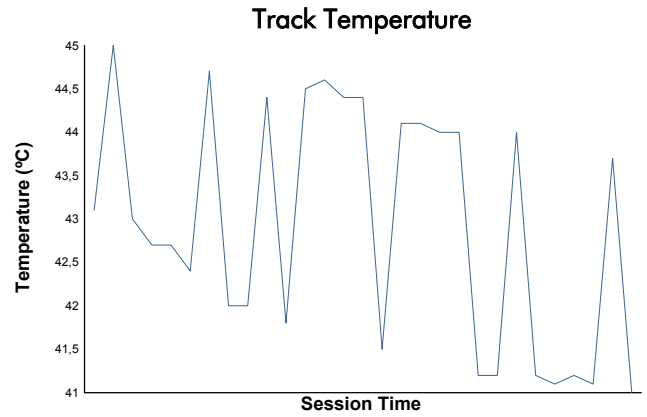

LE CASTELLET TROFEO PIRELLI Race 1

Weather Report

Track Status: **DRY**