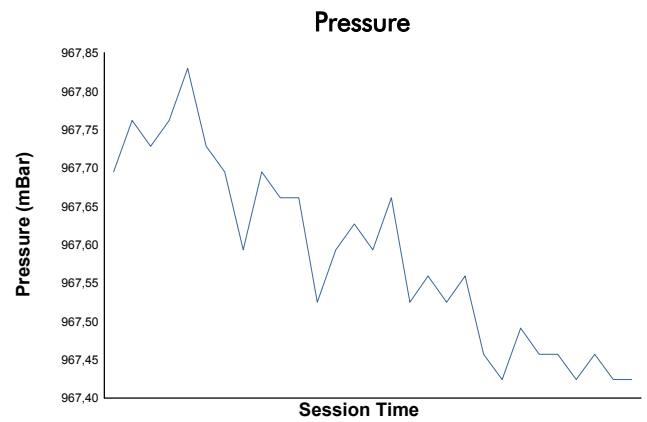

LE CASTELLET TROFEO PIRELLI Race 1

Weather Report

Track Status: **DRY**