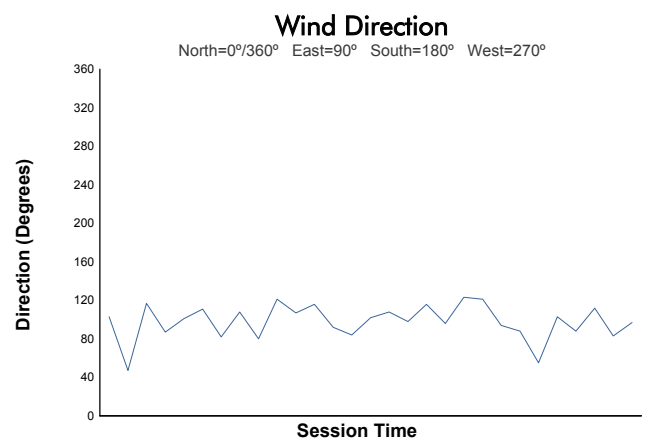

LE CASTELLET TROFEO PIRELLI Race 1

Weather Report

Track Status: **DRY**