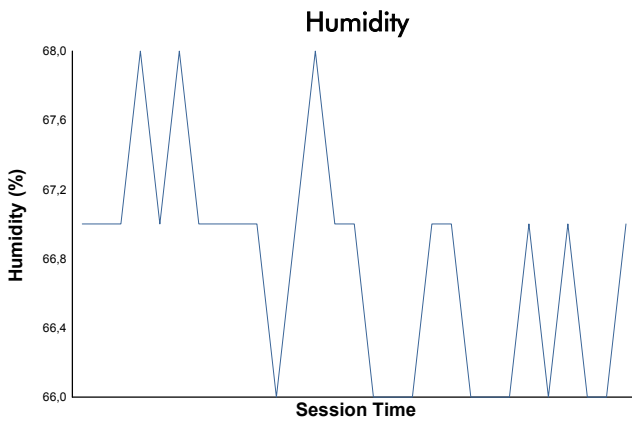

LE CASTELLET TROFEO PIRELLI Race 1

Weather Report

Track Status: **DRY**