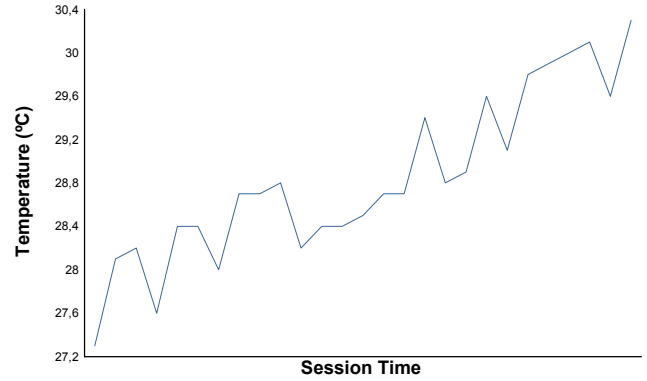

LE CASTELLET TROFEO PIRELLI Qualifying 1 Weather Report

Air Temperature

Track Temperature

Humidity

Pressure

Wind Speed

Wind Direction

Track Status: **DRY**