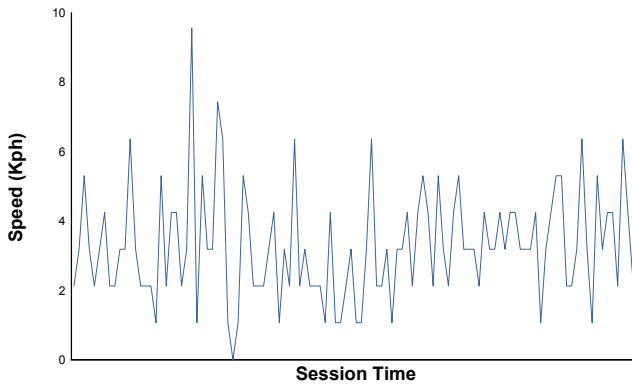

LE CASTELLET TROFEO PIRELLI Test

Weather Report

Air Temperature

Track Temperature

Humidity

Pressure

Wind Speed

Wind Direction