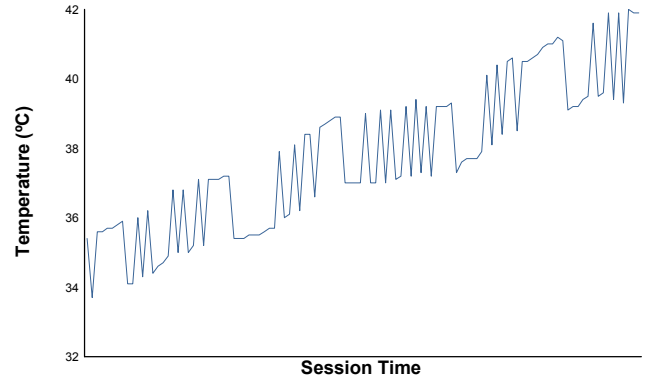

LE CASTELLET TROFEO PIRELLI Test

Weather Report

Air Temperature

Track Temperature

Humidity

Pressure

Wind Speed

Wind Direction