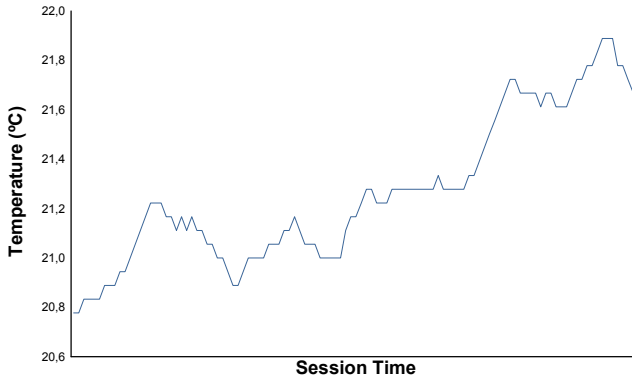

LE CASTELLET TROFEO PIRELLI Test

Weather Report

Air Temperature

Track Temperature

Humidity

Pressure

Wind Speed

Wind Direction