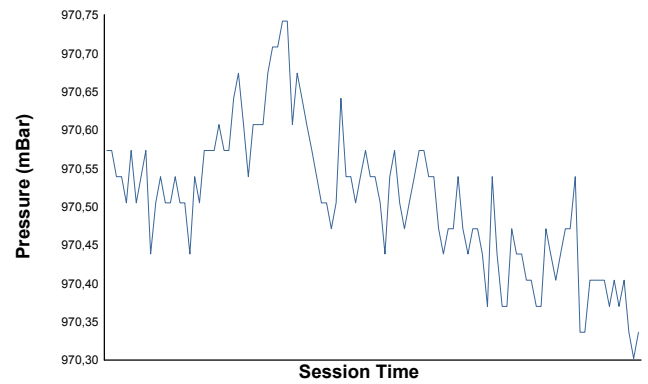

LE CASTELLET TROFEO PIRELLI Test

Weather Report

Air Temperature

Track Temperature

Humidity

Pressure

Wind Speed

Wind Direction