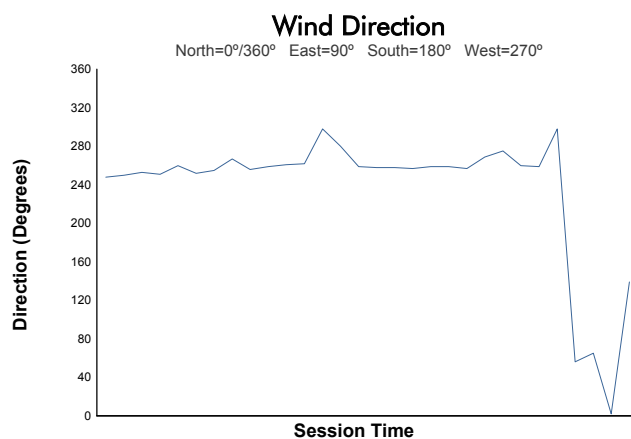

**MUGELLO**  
**COPPA SHELL**  
 World Final  
 Weather Report

Track Status: **DRY**