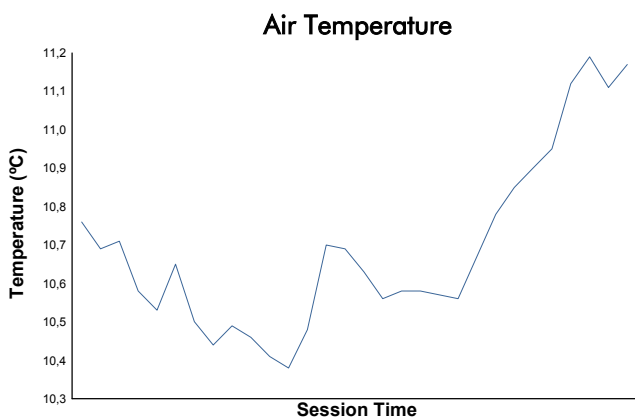

**MUGELLO**  
**COPPA SHELL**  
 World Final  
 Weather Report

Track Status: **DRY**