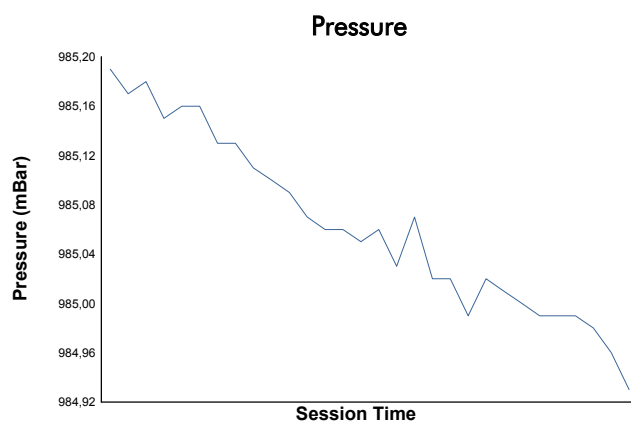

**MUGELLO**  
**COPPA SHELL**  
 World Final  
 Weather Report

Track Status: **DRY**