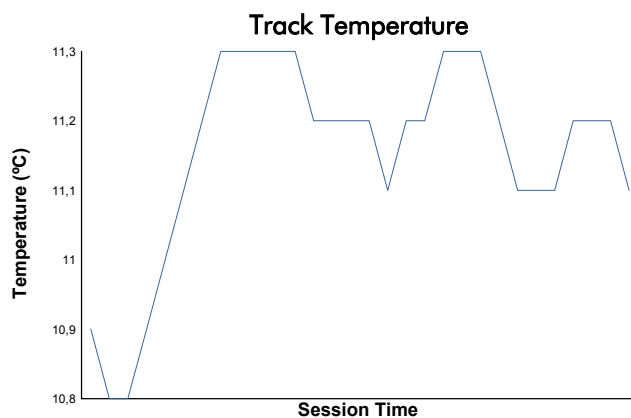

**MUGELLO**  
**COPPA SHELL**  
 World Final  
 Weather Report

Track Status: **DRY**