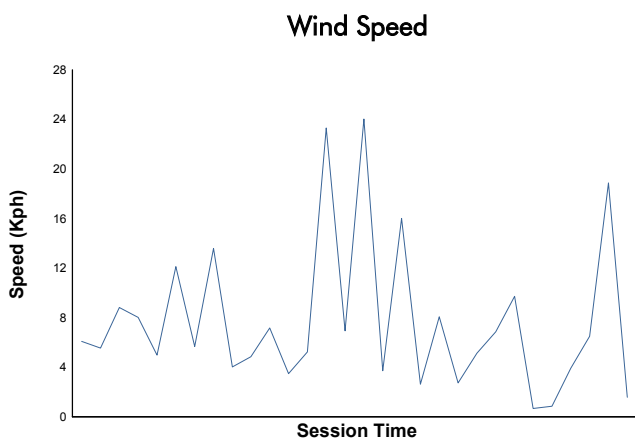

**MUGELLO**  
**COPPA SHELL**  
 World Final  
 Weather Report

Track Status: **DRY**