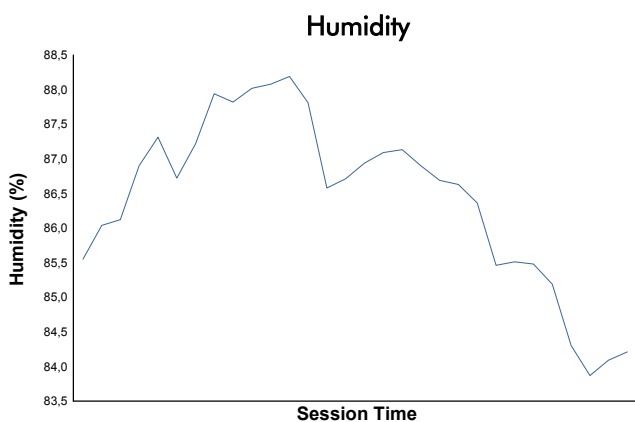

**MUGELLO**  
**COPPA SHELL**  
 World Final  
 Weather Report

Track Status: **DRY**