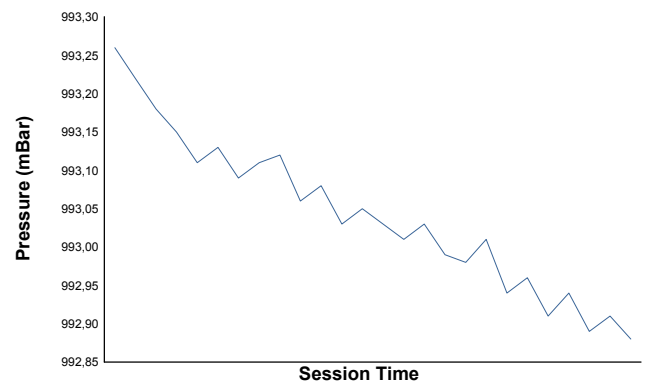

MUGELLO
COPPA SHELL
Race 2
Weather Report

Air Temperature

Track Temperature

Humidity

Pressure

Wind Speed

Wind Direction

Track Status: **DRY**