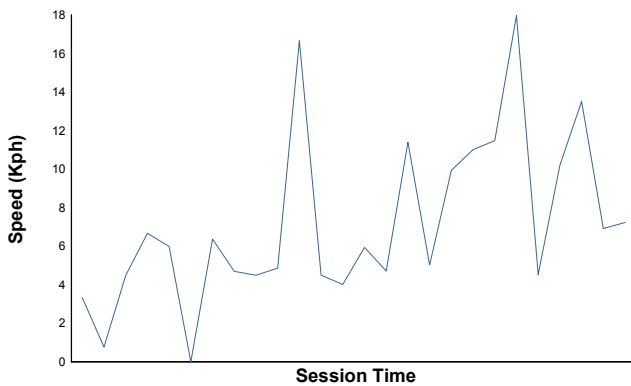

MUGELLO
COPPA SHELL
Race 2
Weather Report

Air Temperature

Track Temperature

Humidity

Pressure

Wind Speed

Wind Direction

Track Status: **DRY**