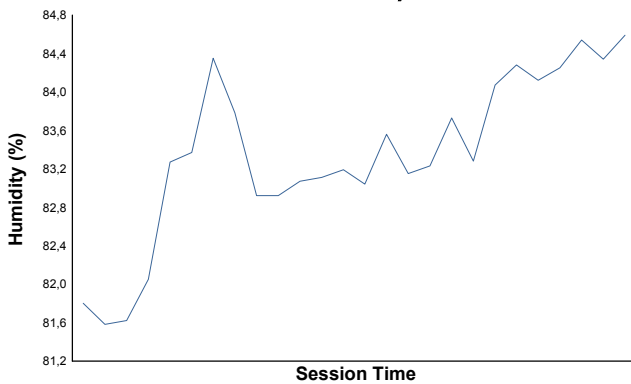

MUGELLO
COPPA SHELL
Race 2
Weather Report

Air Temperature

Track Temperature

Humidity

Pressure

Wind Speed

Wind Direction

Track Status: **DRY**