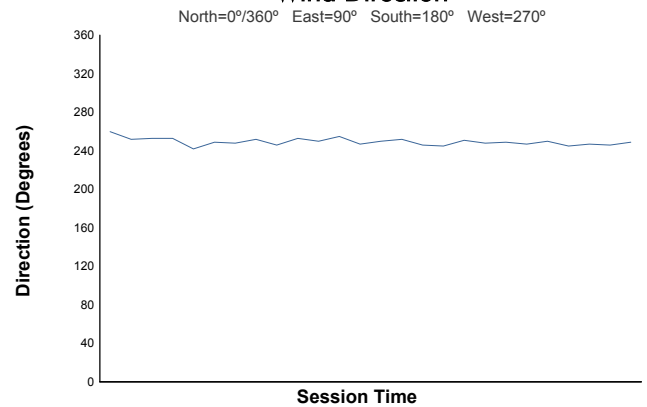

MUGELLO
COPPA SHELL
Race 2
Weather Report

Air Temperature

Track Temperature

Humidity

Pressure

Wind Speed

Wind Direction

Track Status: **DRY**