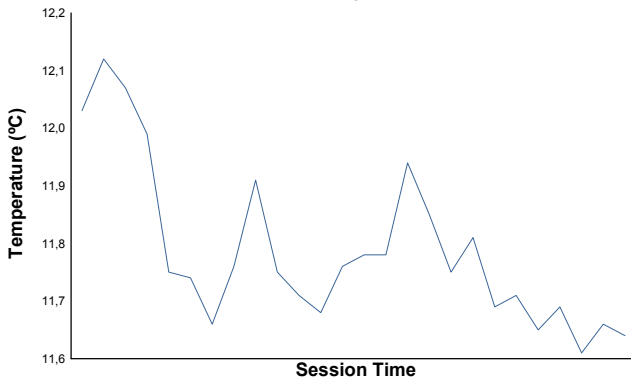

MUGELLO
COPPA SHELL
Race 2
Weather Report

Air Temperature

Track Temperature

Humidity

Pressure

Wind Speed

Wind Direction

Track Status: **DRY**