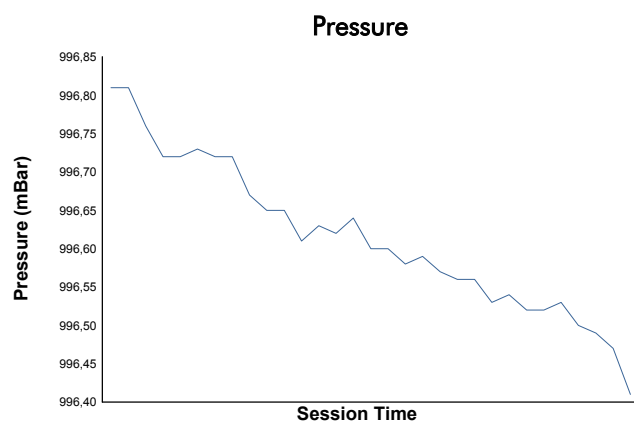

MUGELLO
COPPA SHELL
Race 1
Weather Report

Track Status: **DRY**