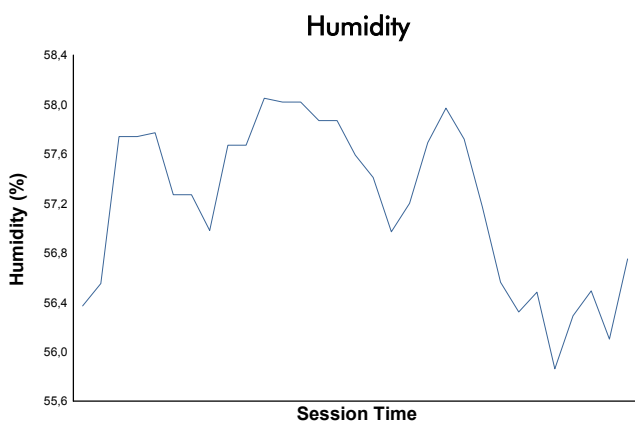

MUGELLO
COPPA SHELL
Race 1
Weather Report

Track Status: **DRY**