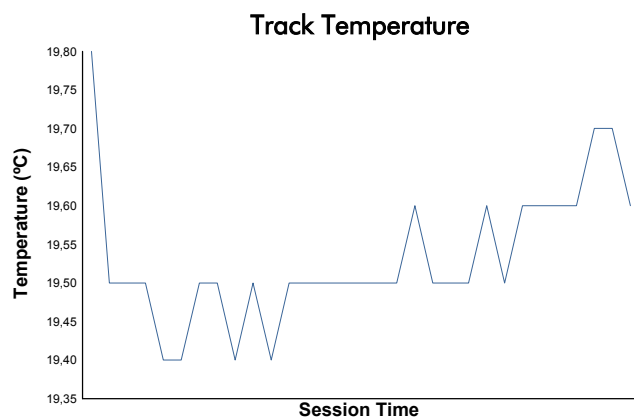

MUGELLO
COPPA SHELL
Race 1
Weather Report

Track Status: **DRY**