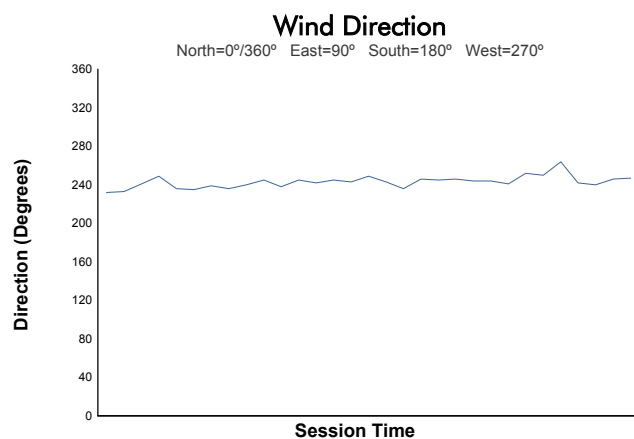

MUGELLO
COPPA SHELL
Race 1
Weather Report

Track Status: **DRY**