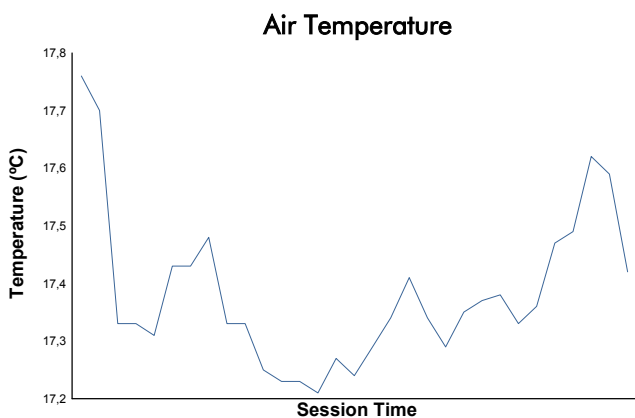

MUGELLO
COPPA SHELL
Race 1
Weather Report

Track Status: **DRY**