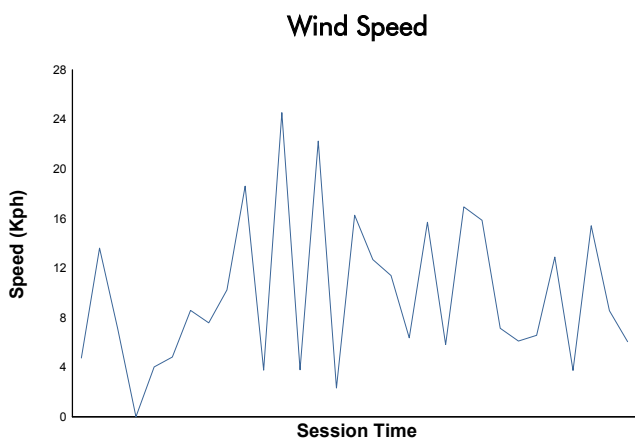

MUGELLO
COPPA SHELL
Race 1
Weather Report

Track Status: **DRY**