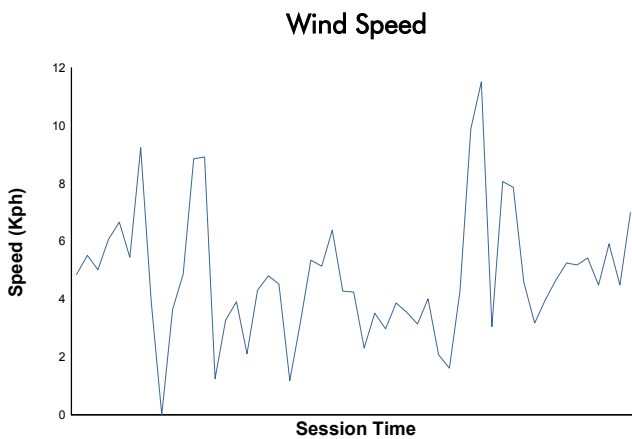

MUGELLO
COPPA SHELL
Qualifying 1
Weather Report

Track Status: **DRY**