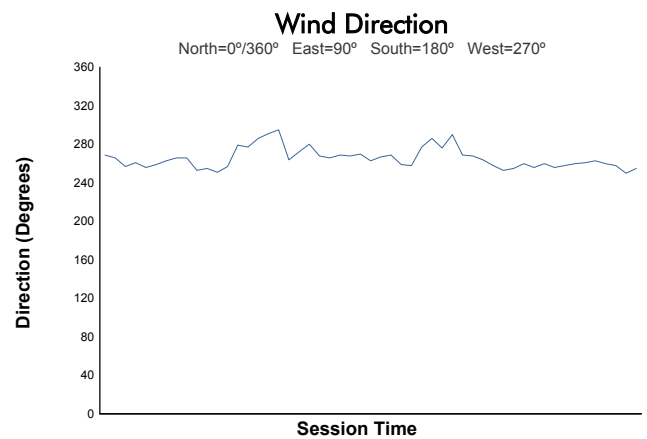

MUGELLO
COPPA SHELL
Qualifying 1
Weather Report

Track Status: **DRY**