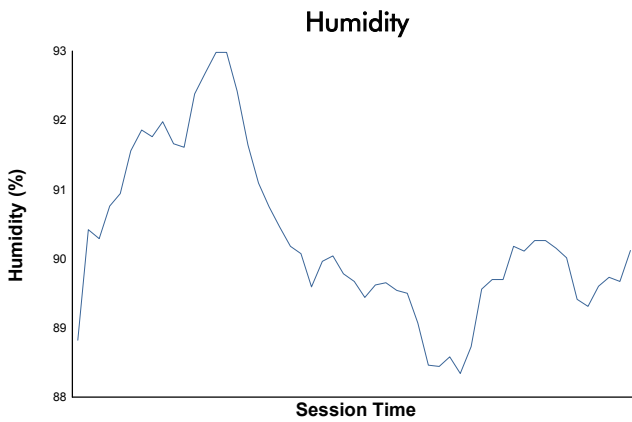

MUGELLO
COPPA SHELL
Qualifying 1
Weather Report

Track Status: **DRY**