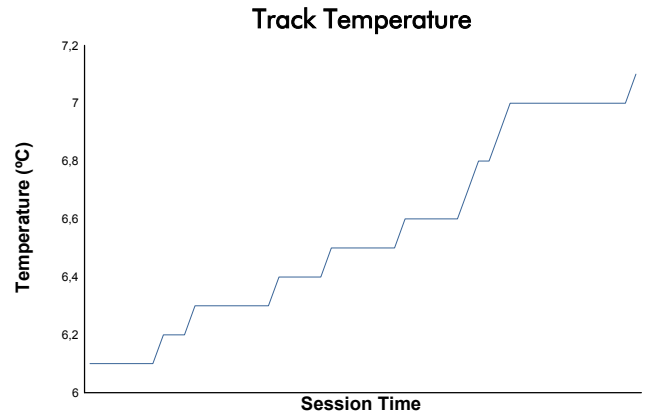

MUGELLO
COPPA SHELL
Qualifying 1
Weather Report

Track Status: **DRY**