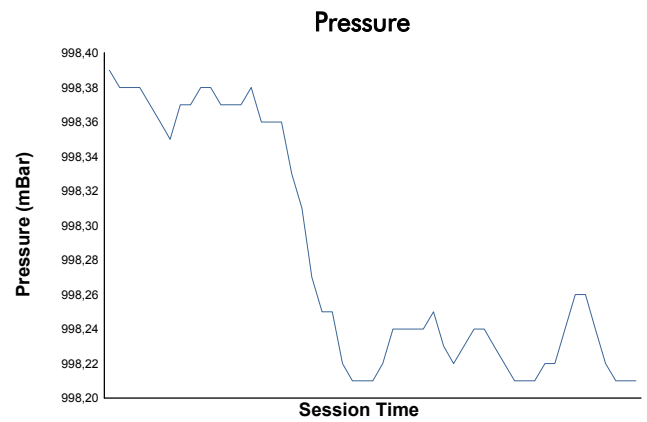

MUGELLO
COPPA SHELL
Qualifying 1
Weather Report

Track Status: **DRY**