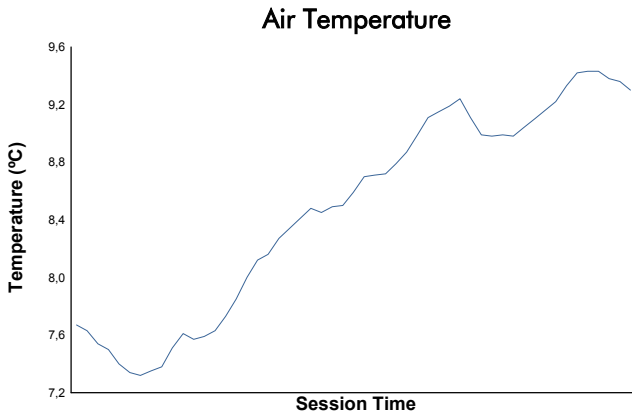

MUGELLO
COPPA SHELL
Qualifying 1
Weather Report

Track Status: **DRY**