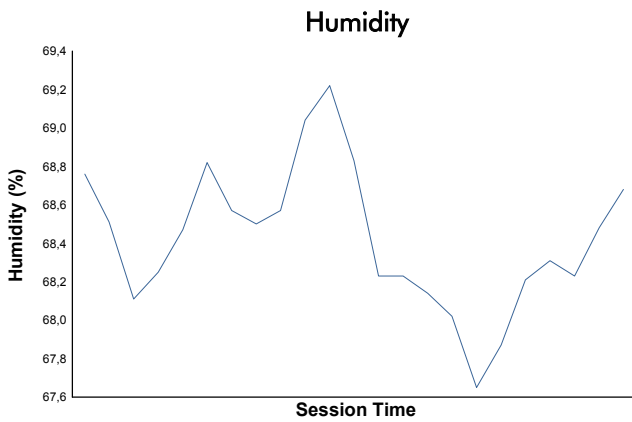

MUGELLO
COPPA SHELL
 Free Practice 2
 Weather Report

Track Status: **DRY**