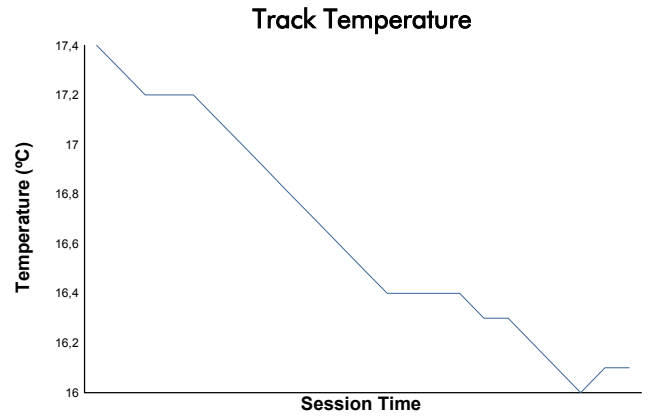

MUGELLO
COPPA SHELL
 Free Practice 2
 Weather Report

Track Status: **DRY**