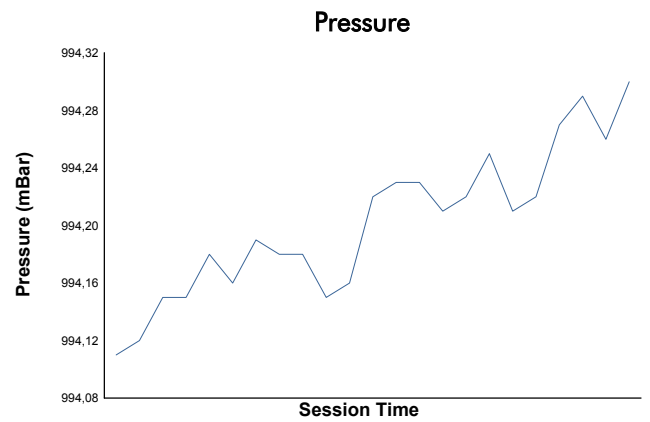

MUGELLO
COPPA SHELL
 Free Practice 2
 Weather Report

Track Status: **DRY**