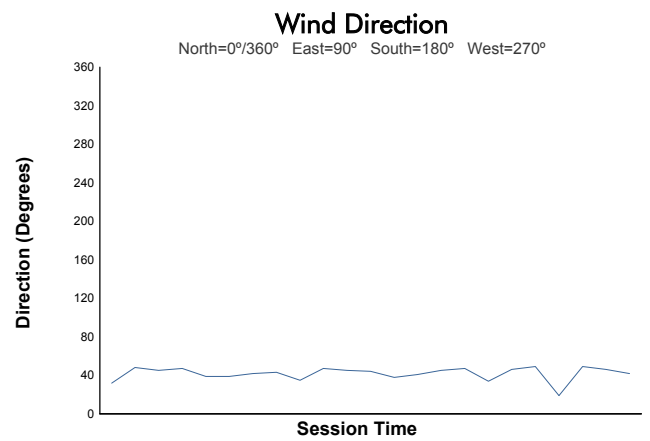

MUGELLO
COPPA SHELL
 Free Practice 2
 Weather Report

Track Status: **DRY**