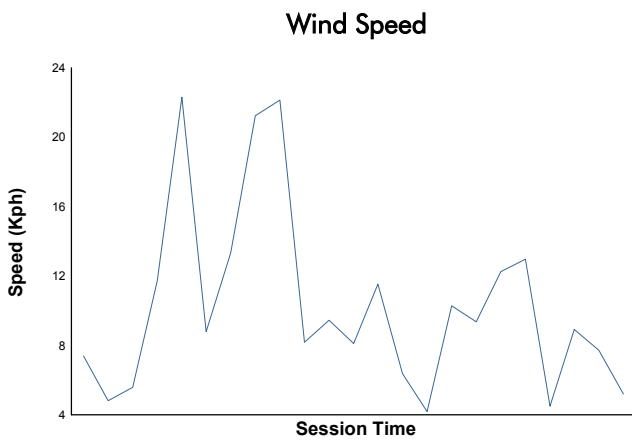

MUGELLO
COPPA SHELL
 Free Practice 2
 Weather Report

Track Status: **DRY**