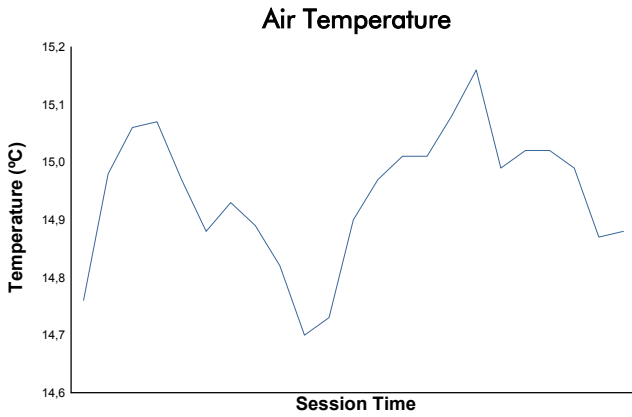

MUGELLO
COPPA SHELL
 Free Practice 2
 Weather Report

Track Status: **DRY**