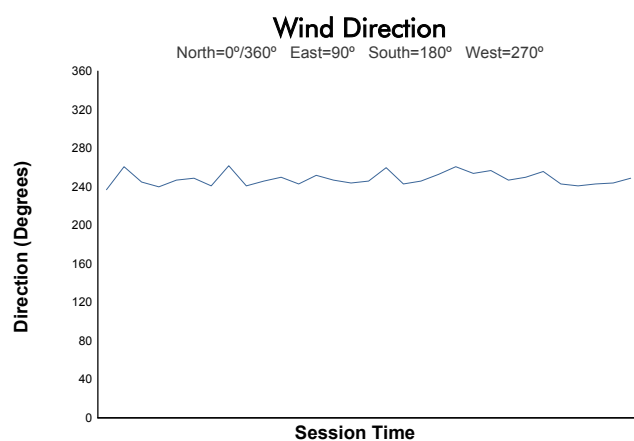

MUGELLO
TROFEO PIRELLI
Race 2

Weather Report

Track Status: **DRY**