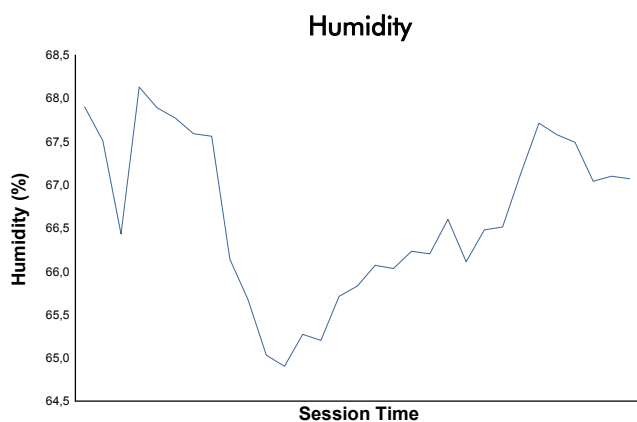

MUGELLO
TROFEO PIRELLI
Race 2

Weather Report

Track Status: **DRY**