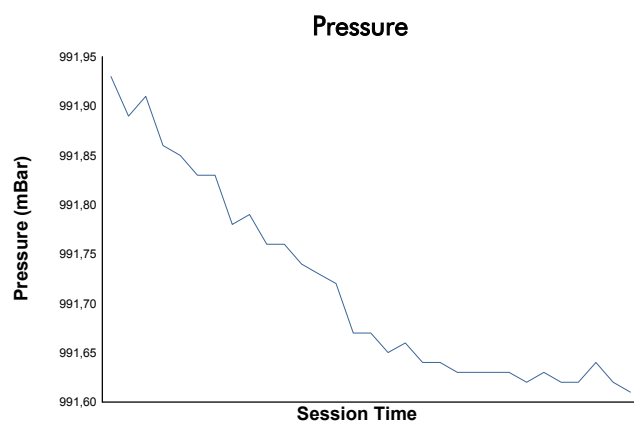

MUGELLO
TROFEO PIRELLI
Race 2

Weather Report

Track Status: **DRY**