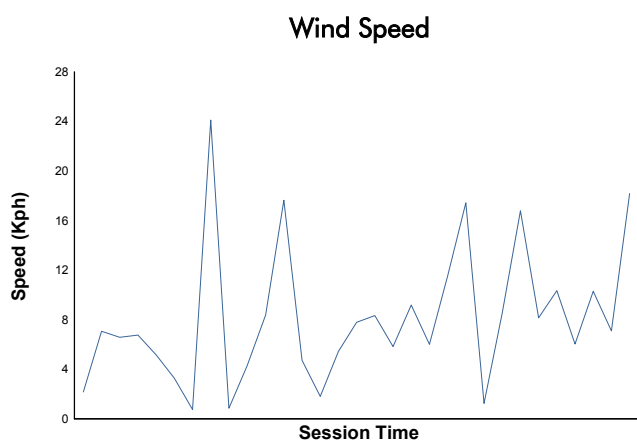

MUGELLO
TROFEO PIRELLI
Race 2

Weather Report

Track Status: **DRY**