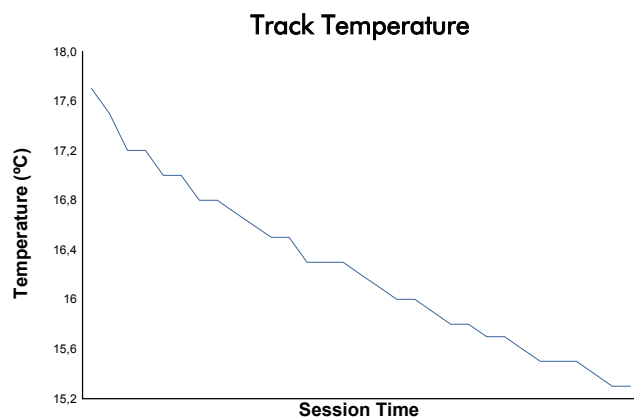

MUGELLO
TROFEO PIRELLI
Race 2

Weather Report

Track Status: **DRY**