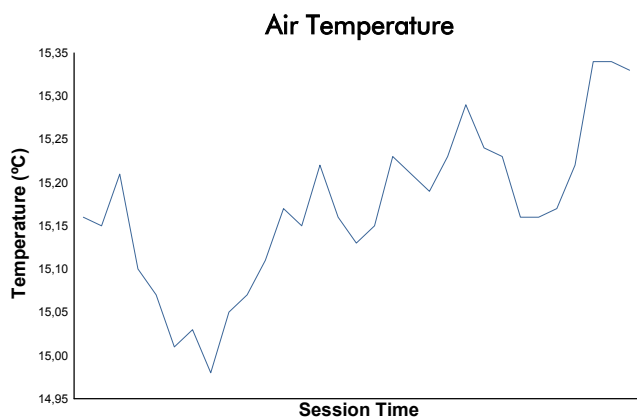

MUGELLO
TROFEO PIRELLI
Race 2

Weather Report

Track Status: **DRY**