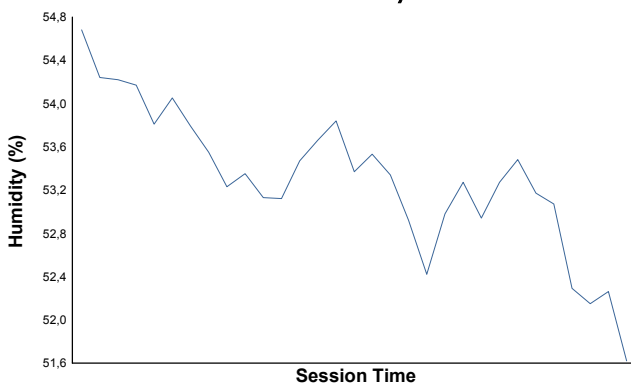

MUGELLO
TROFEO PIRELLI
Race 1

Weather Report

Air Temperature

Track Temperature

Humidity

Pressure

Wind Speed

Wind Direction