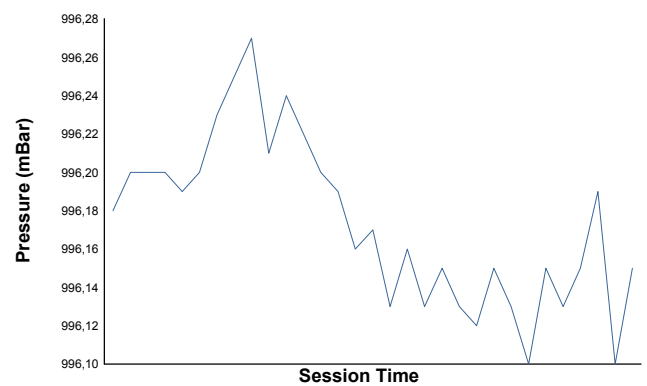

MUGELLO
TROFEO PIRELLI
Race 1

Weather Report

Air Temperature

Track Temperature

Humidity

Pressure

Wind Speed

Wind Direction