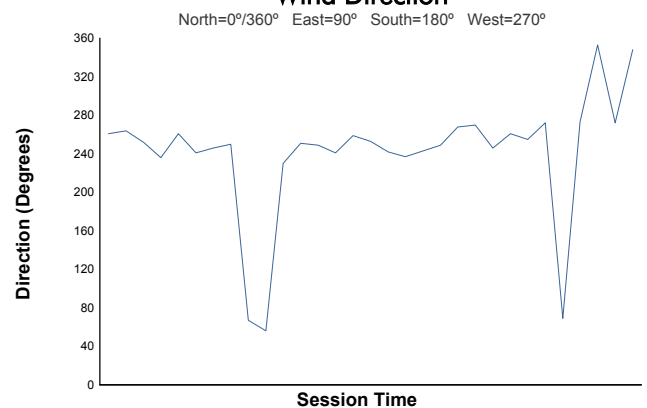

MUGELLO
TROFEO PIRELLI
Race 1

Weather Report

Air Temperature

Track Temperature

Humidity

Pressure

Wind Speed

Wind Direction

Track Status: **DRY**