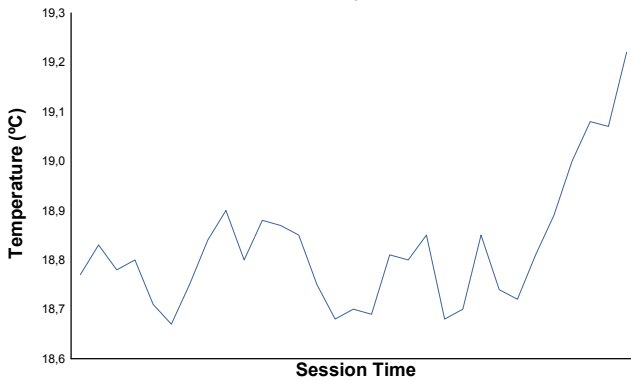

MUGELLO
TROFEO PIRELLI
Race 1

Weather Report

Air Temperature

Track Temperature

Humidity

Pressure

Wind Speed

Wind Direction