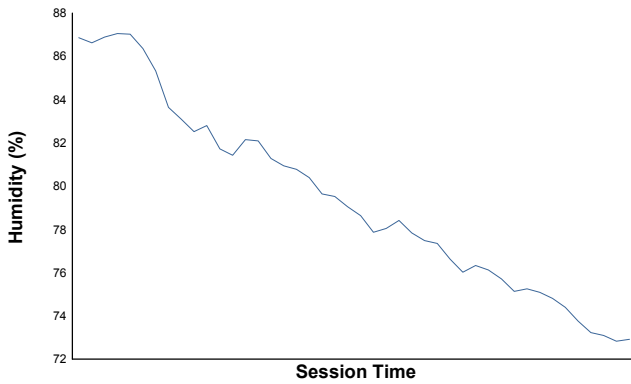

MUGELLO
TROFEO PIRELLI
Qualifying 1
Weather Report

Air Temperature

Track Temperature

Humidity

Pressure

Wind Speed

Wind Direction

Track Status: **DRY**