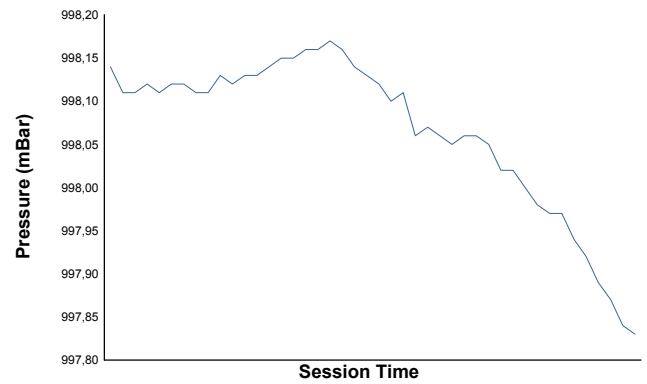

MUGELLO
TROFEO PIRELLI
Qualifying 1
Weather Report

Air Temperature

Track Temperature

Humidity

Pressure

Wind Speed

Wind Direction

Track Status: **DRY**