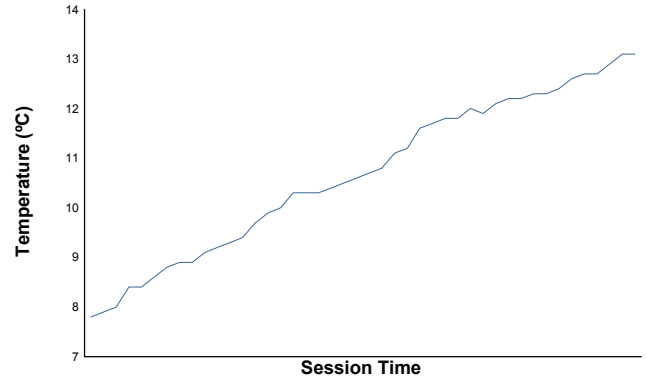

MUGELLO
TROFEO PIRELLI
Qualifying 1
Weather Report

Air Temperature

Track Temperature

Humidity

Pressure

Wind Speed

Wind Direction

Track Status: **DRY**