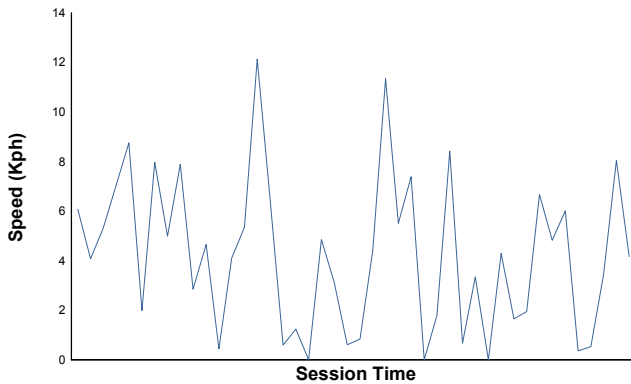

MUGELLO
TROFEO PIRELLI
Qualifying 1
Weather Report

Air Temperature

Track Temperature

Humidity

Pressure

Wind Speed

Wind Direction

Track Status: **DRY**