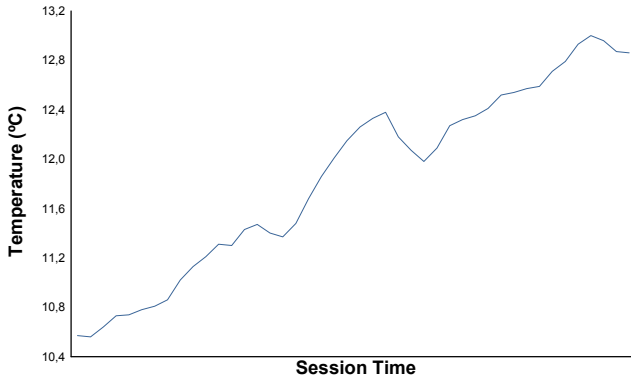

MUGELLO
TROFEO PIRELLI
Qualifying 1
Weather Report

Air Temperature

Track Temperature

Humidity

Pressure

Wind Speed

Wind Direction

Track Status: **DRY**