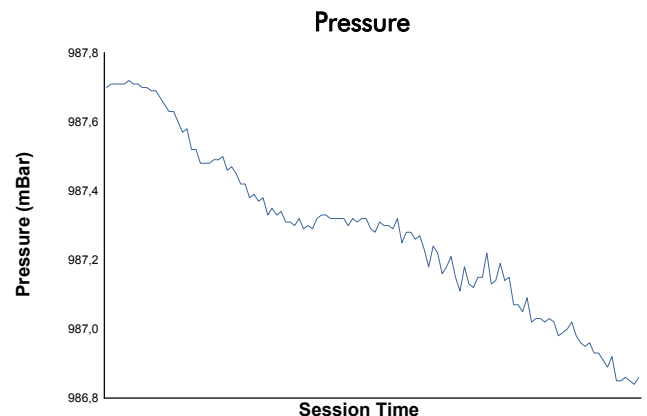

MUGELLO
FERRARI CHALLENGE
TEST EU (P PAM SAM)

Weather Report

Track Status: **DRY**