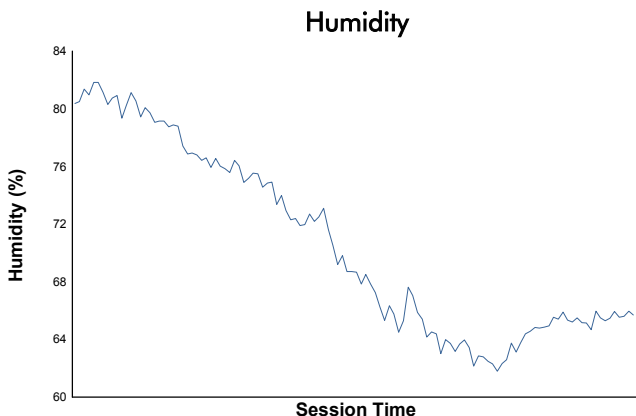

MUGELLO
FERRARI CHALLENGE
TEST EU (P PAM SAM)

Weather Report

Track Status: **DRY**