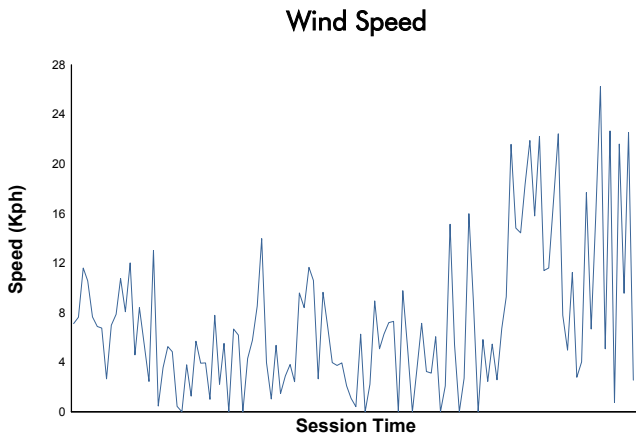

MUGELLO
FERRARI CHALLENGE
TEST EU (P PAM SAM)

Weather Report

Track Status: **DRY**