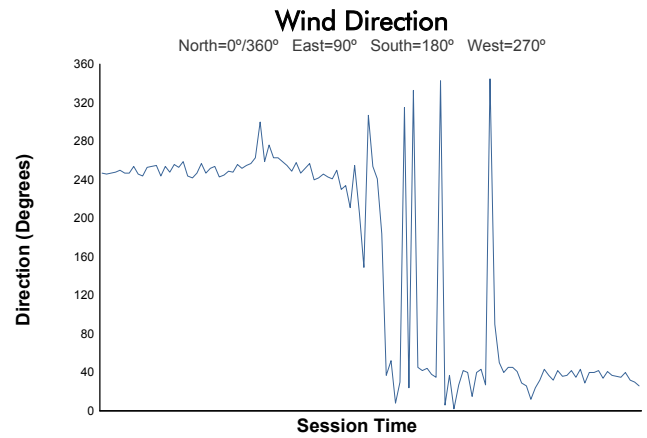

MUGELLO
FERRARI CHALLENGE
TEST EU (P PAM SAM)

Weather Report

Track Status: **DRY**