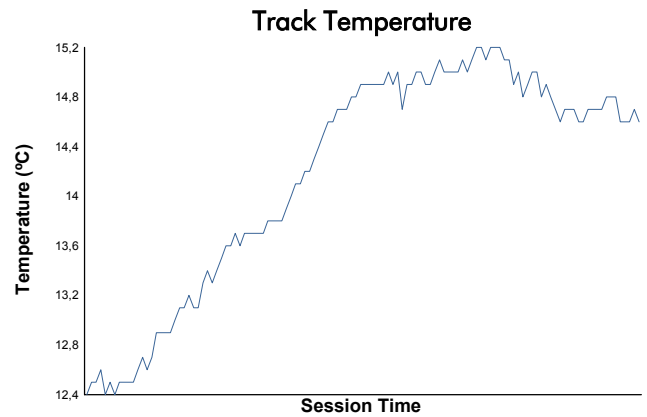

MUGELLO
FERRARI CHALLENGE
TEST EU (P PAM SAM)

Weather Report

Track Status: **DRY**