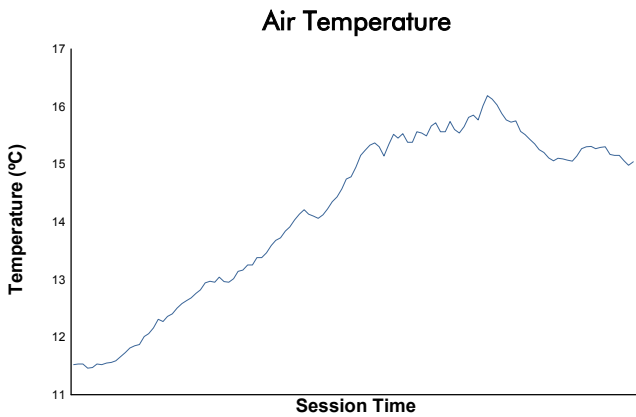

MUGELLO
FERRARI CHALLENGE
TEST EU (P PAM SAM)

Weather Report

Track Status: **DRY**