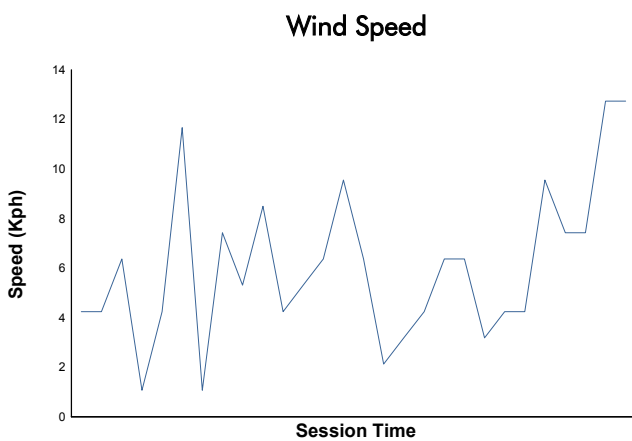

VALENCIA
TROFEO PIRELLI
Race 2

Weather Report

Track Status: **DRY**