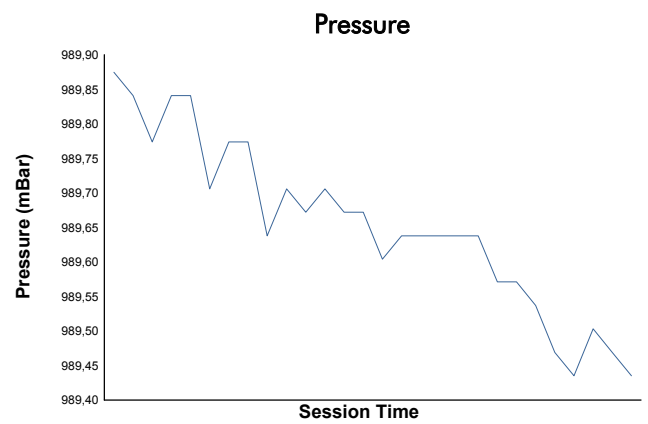

VALENCIA
TROFEO PIRELLI
Race 2

Weather Report

Track Status: **DRY**