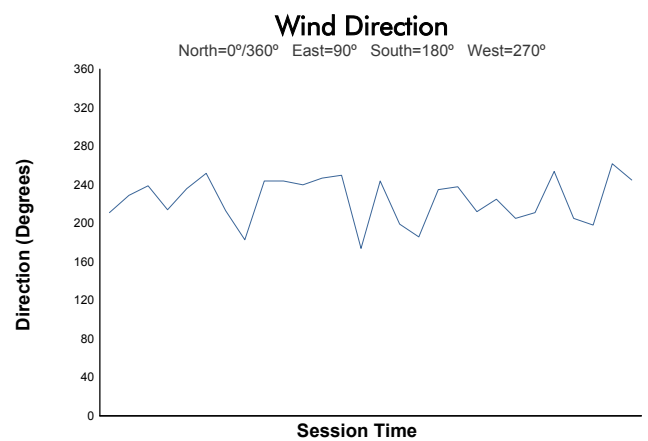

VALENCIA
TROFEO PIRELLI
Race 2

Weather Report

Track Status: **DRY**