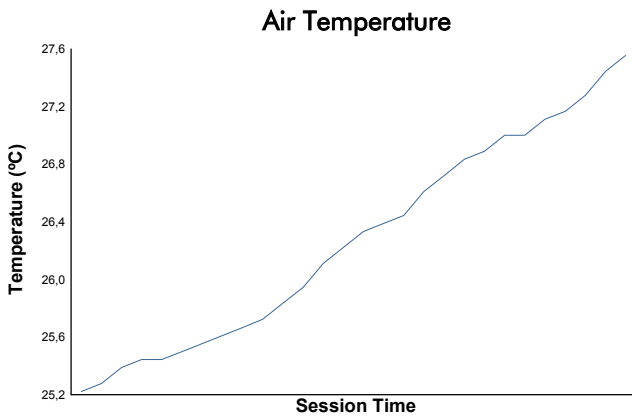

VALENCIA
TROFEO PIRELLI
Race 2

Weather Report

Track Status: **DRY**