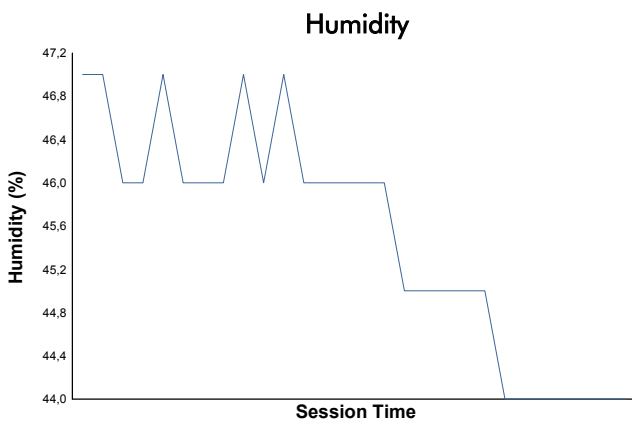

VALENCIA
TROFEO PIRELLI
Race 2

Weather Report

Track Status: **DRY**