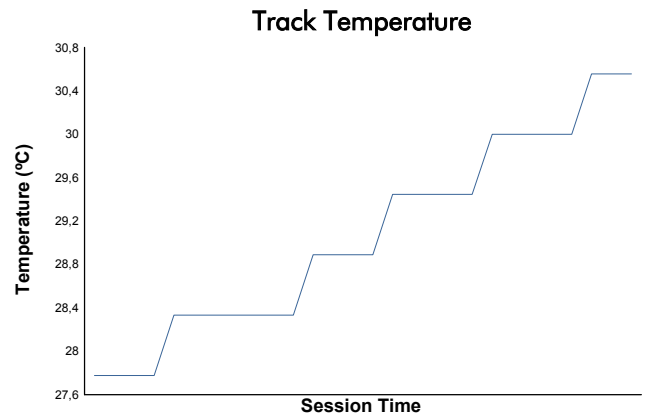

VALENCIA
TROFEO PIRELLI
Race 2

Weather Report

Track Status: **DRY**