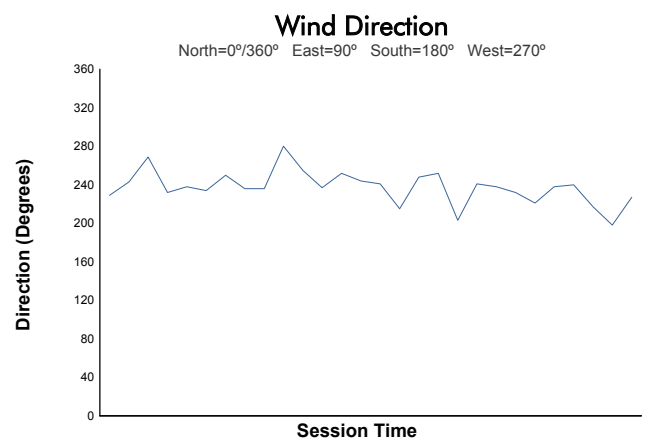

VALENCIA
TROFEO PIRELLI
Qualifying 2
Weather Report

Track Status: **DRY**