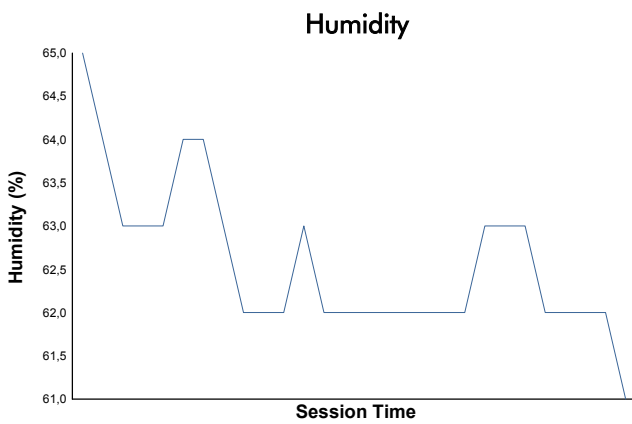

VALENCIA
TROFEO PIRELLI
Qualifying 2
Weather Report

Track Status: **DRY**