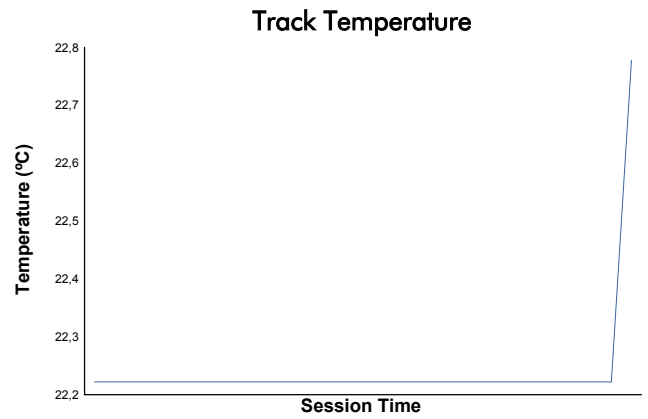

VALENCIA
TROFEO PIRELLI
Qualifying 2
Weather Report

Track Status: **DRY**