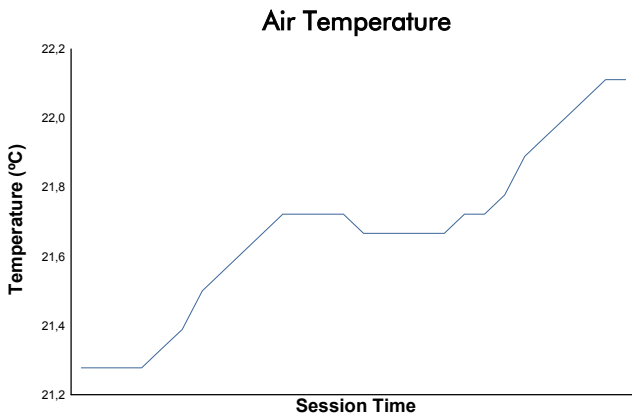

VALENCIA
TROFEO PIRELLI
Qualifying 2
Weather Report

Track Status: **DRY**