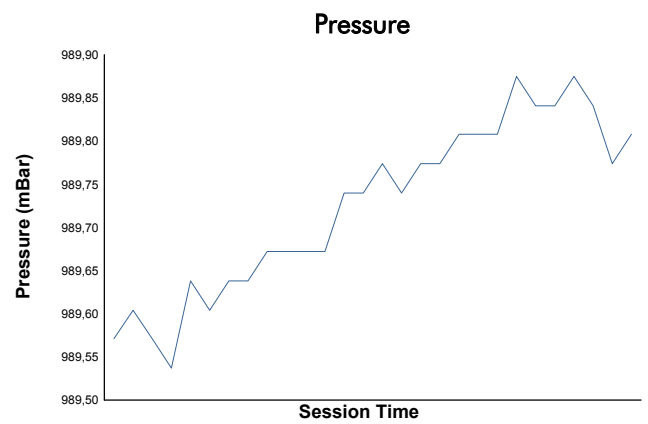

VALENCIA
TROFEO PIRELLI
Qualifying 2
Weather Report

Track Status: **DRY**