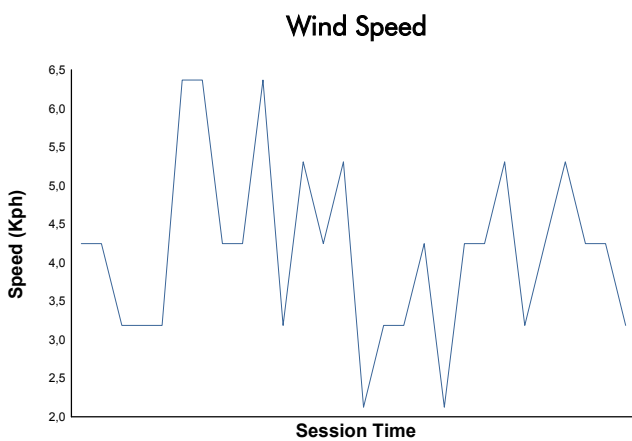

VALENCIA
TROFEO PIRELLI
Qualifying 2
Weather Report

Track Status: **DRY**