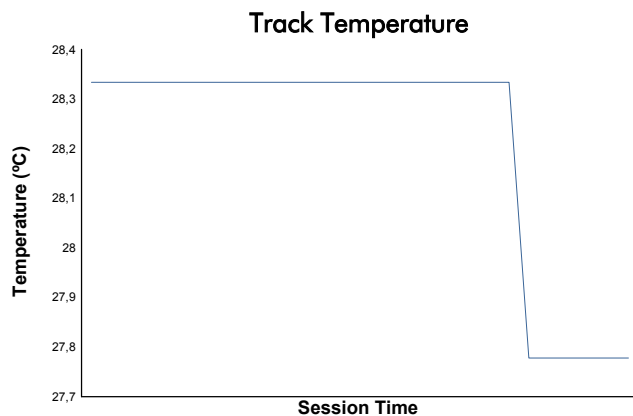

**VALENCIA**  
TROFEO PIRELLI  
Race 1

Weather Report

Track Status: **WET**