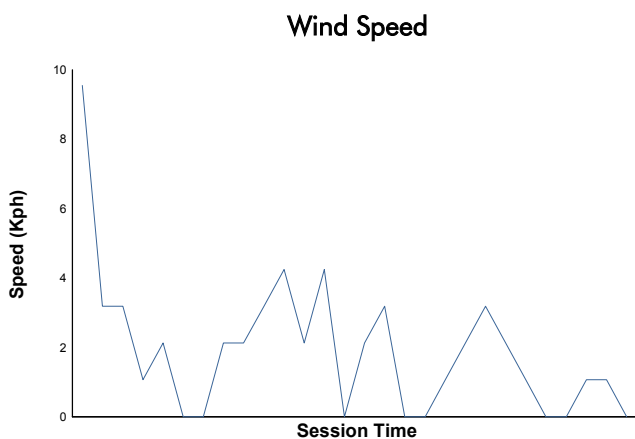

**VALENCIA**  
TROFEO PIRELLI  
Race 1

Weather Report

Track Status: **WET**