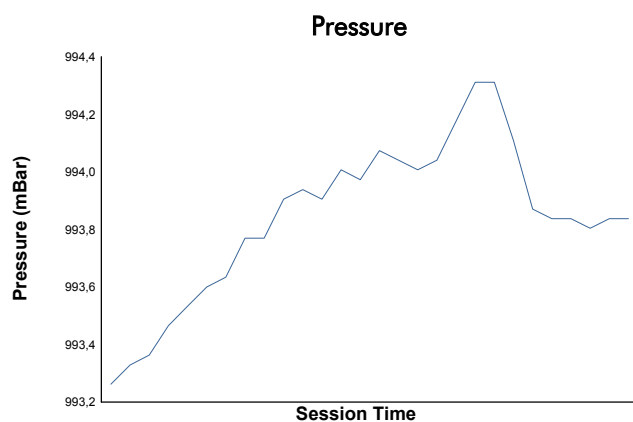

**VALENCIA**  
TROFEO PIRELLI  
Race 1

Weather Report

Track Status: **WET**