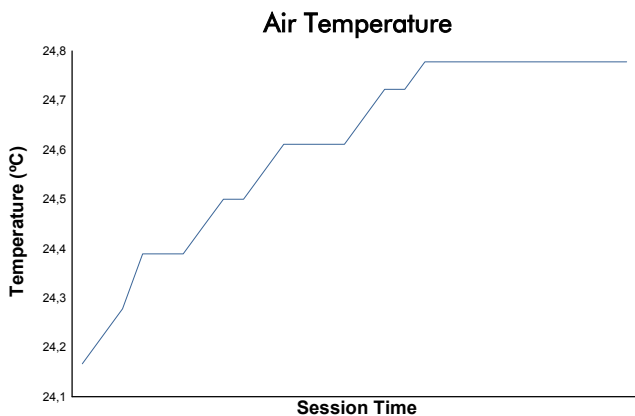

**VALENCIA**  
TROFEO PIRELLI  
Race 1

Weather Report

Track Status: **WET**