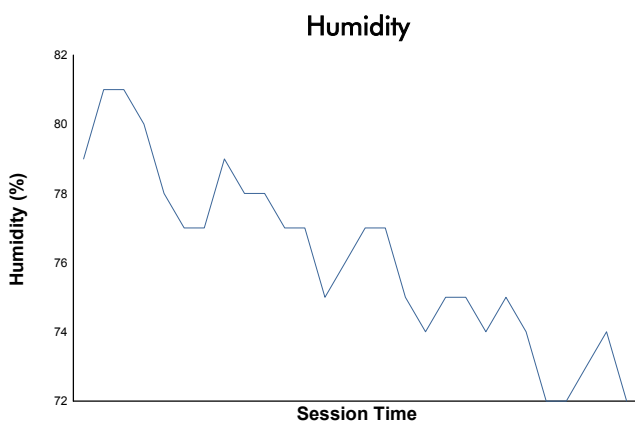

**VALENCIA**  
TROFEO PIRELLI  
Race 1

Weather Report

Track Status: **WET**