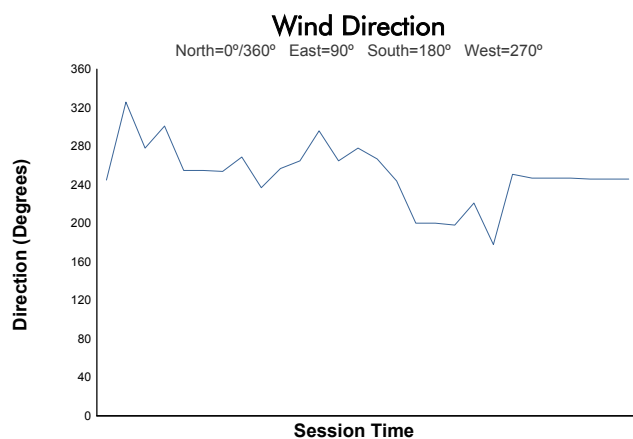

**VALENCIA**  
TROFEO PIRELLI  
Race 1

Weather Report

Track Status: **WET**