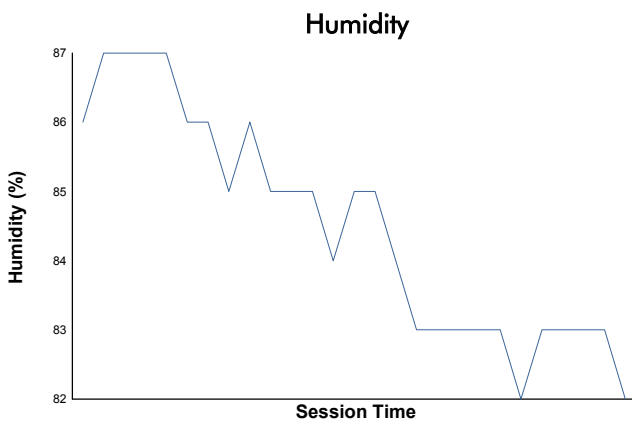

**VALENCIA**  
TROFEO PIRELLI  
Qualifying 1  
Weather Report

Track Status: **WET**