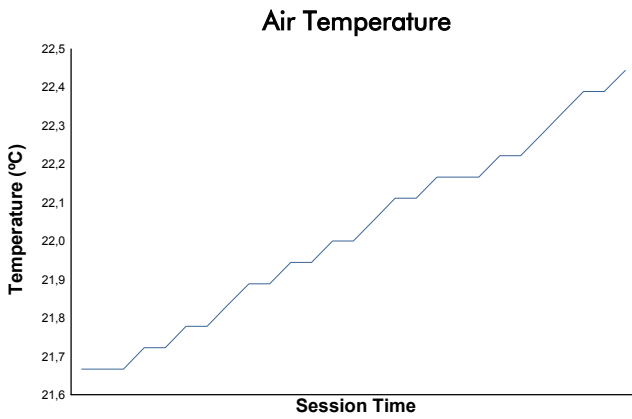

**VALENCIA**  
TROFEO PIRELLI  
Qualifying 1  
Weather Report

Track Status: **WET**