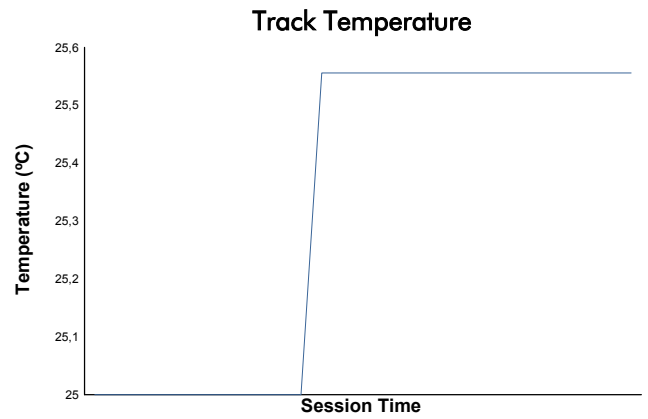

**VALENCIA**  
TROFEO PIRELLI  
Qualifying 1  
Weather Report

Track Status: **WET**