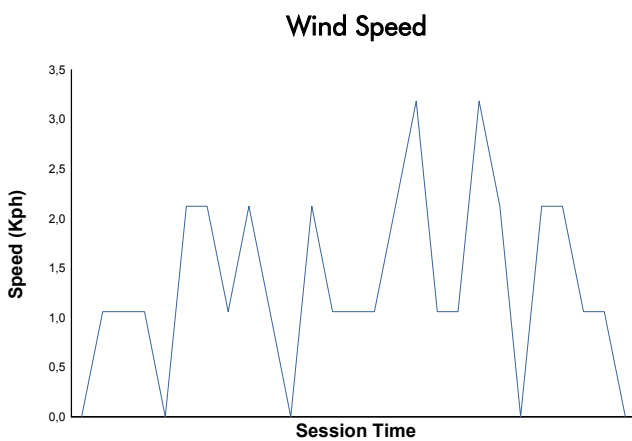

**VALENCIA**  
TROFEO PIRELLI  
Qualifying 1  
Weather Report

Track Status: **WET**