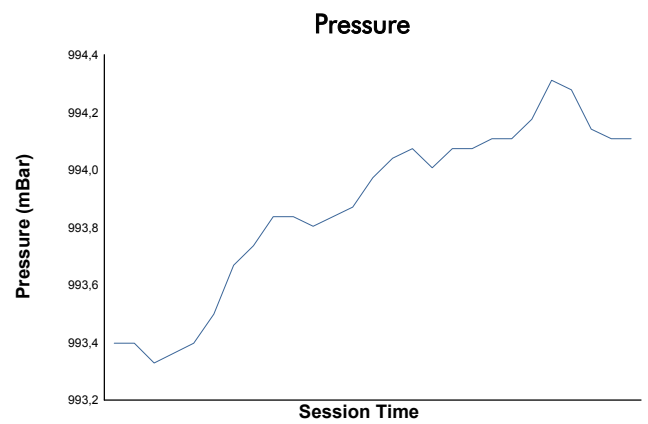

**VALENCIA**  
TROFEO PIRELLI  
Qualifying 1  
Weather Report

Track Status: **WET**