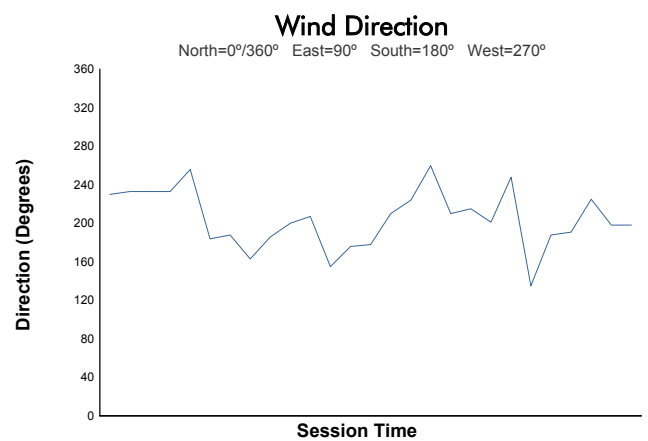

**VALENCIA**  
TROFEO PIRELLI  
Qualifying 1  
Weather Report

Track Status: **WET**