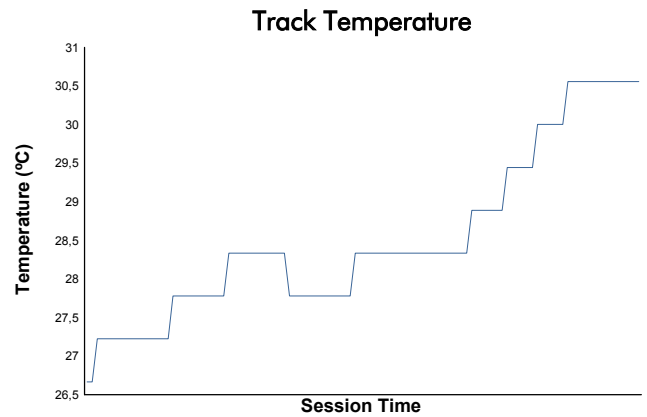

VALENCIA
TROFEO PIRELLI
Test
Weather Report

Track Status: **DRY**