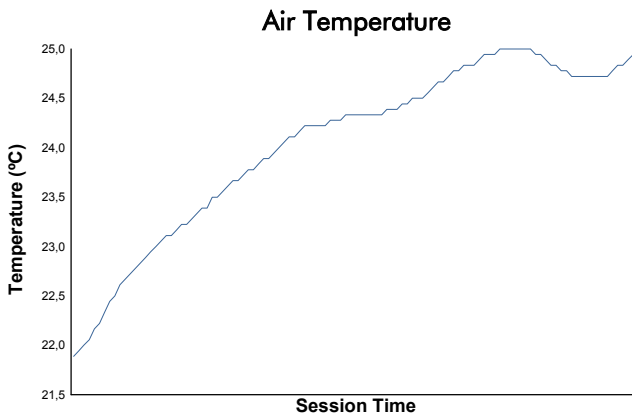

VALENCIA
TROFEO PIRELLI
Test
Weather Report

Track Status: **DRY**