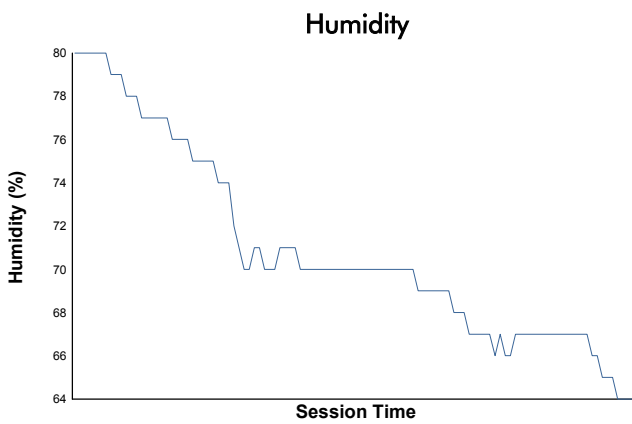

VALENCIA
TROFEO PIRELLI
Test
Weather Report

Track Status: **DRY**