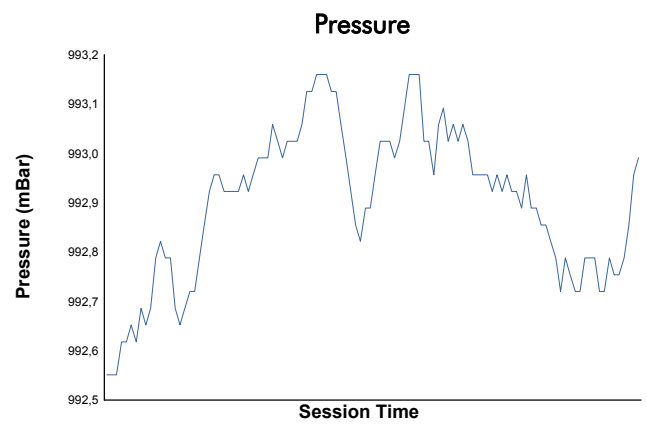

VALENCIA
TROFEO PIRELLI
Test
Weather Report

Track Status: **DRY**