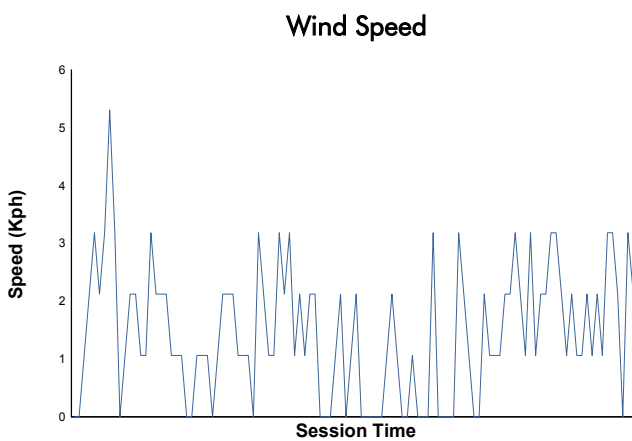

VALENCIA
TROFEO PIRELLI
Test
Weather Report

Track Status: **DRY**