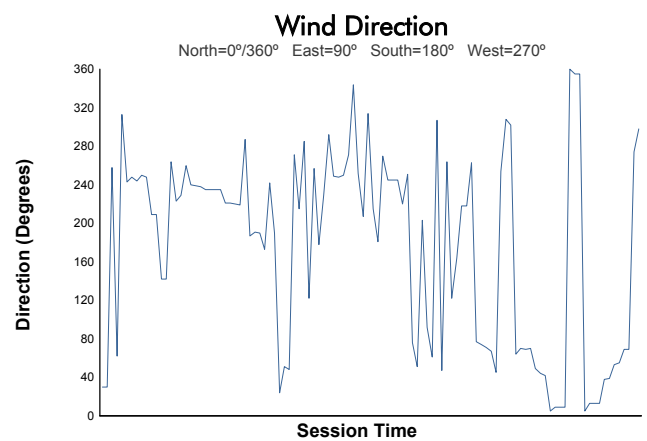

VALENCIA
TROFEO PIRELLI
Test
Weather Report

Track Status: **DRY**