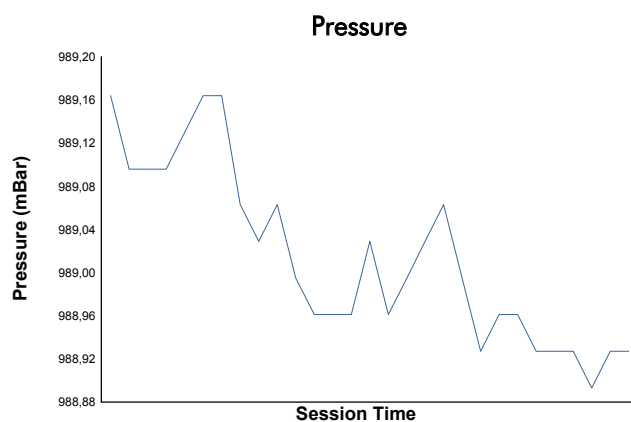

**VALENCIA**  
COPPA SHELL  
Race 2

Weather Report

Track Status: **DRY**