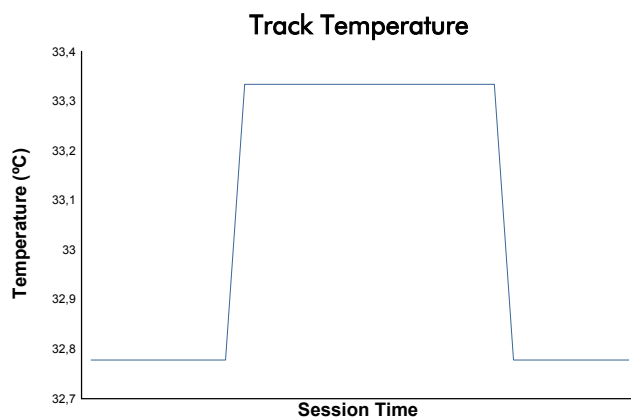

**VALENCIA**  
COPPA SHELL  
Race 2

Weather Report

Track Status: **DRY**