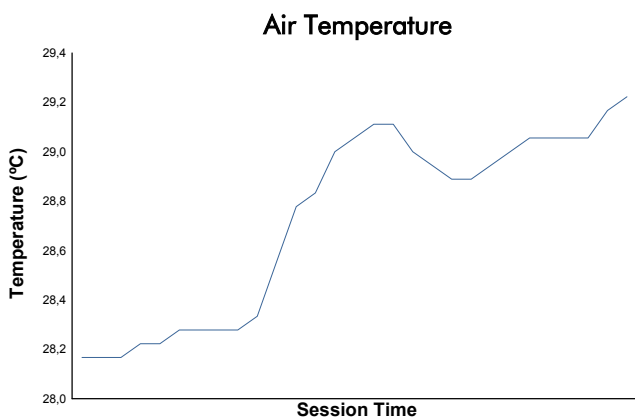

**VALENCIA**  
COPPA SHELL  
Race 2

Weather Report

Track Status: **DRY**