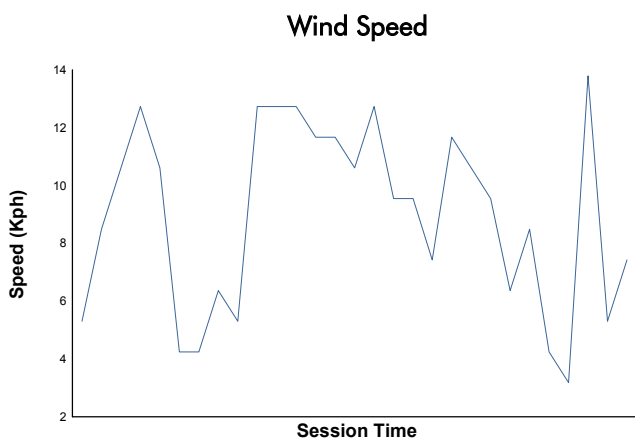

**VALENCIA**  
COPPA SHELL  
Race 2

Weather Report

Track Status: **DRY**