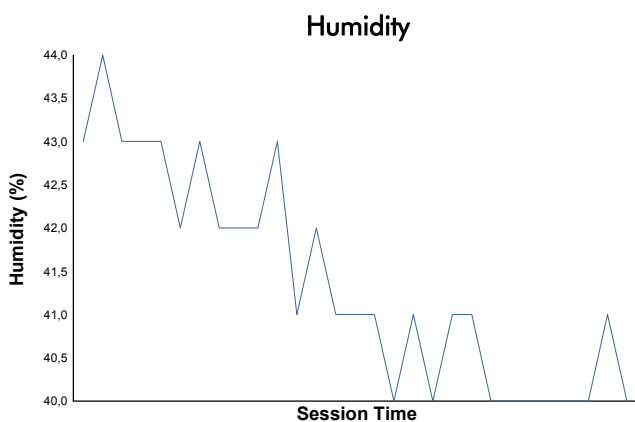

**VALENCIA**  
COPPA SHELL  
Race 2

Weather Report

Track Status: **DRY**