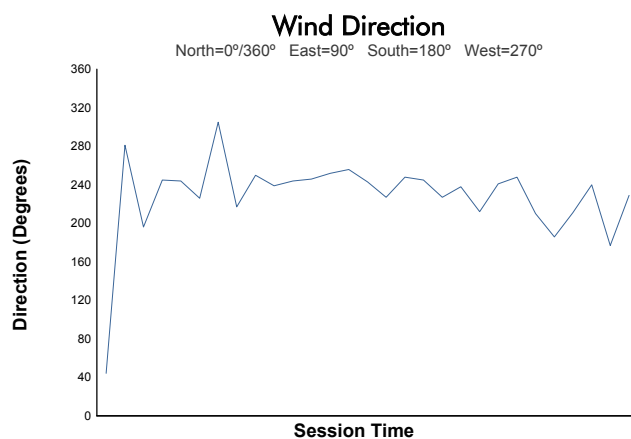

**VALENCIA**  
COPPA SHELL  
Race 2

Weather Report

Track Status: **DRY**