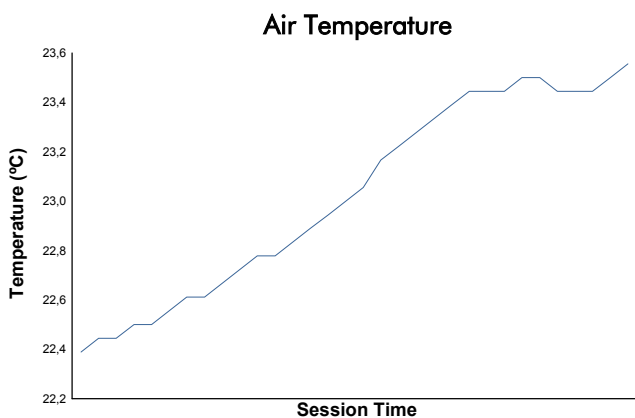

VALENCIA
COPPA SHELL
Qualifying 2
Weather Report

Track Status: **DRY**