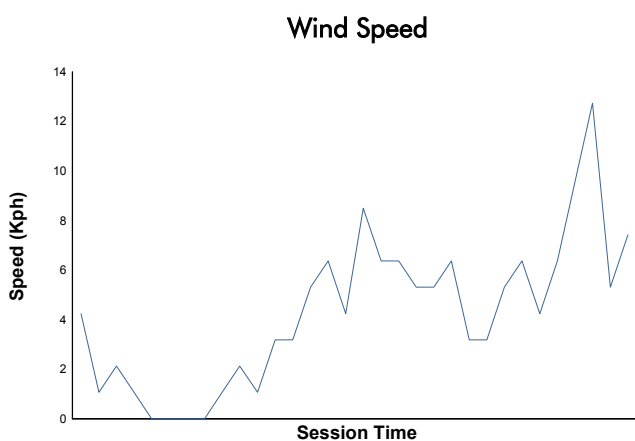

VALENCIA
COPPA SHELL
Qualifying 2
Weather Report

Track Status: **DRY**