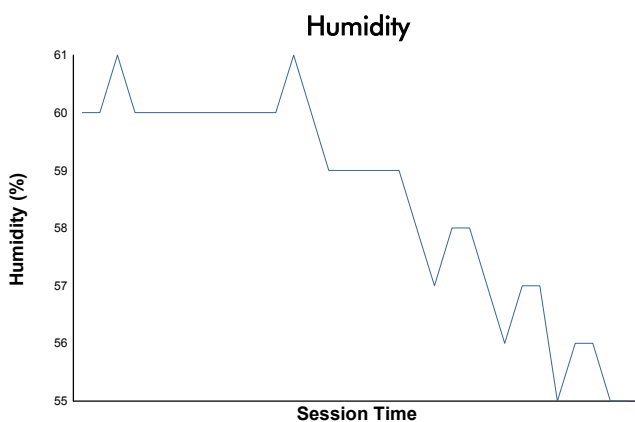

VALENCIA
COPPA SHELL
Qualifying 2
Weather Report

Track Status: **DRY**