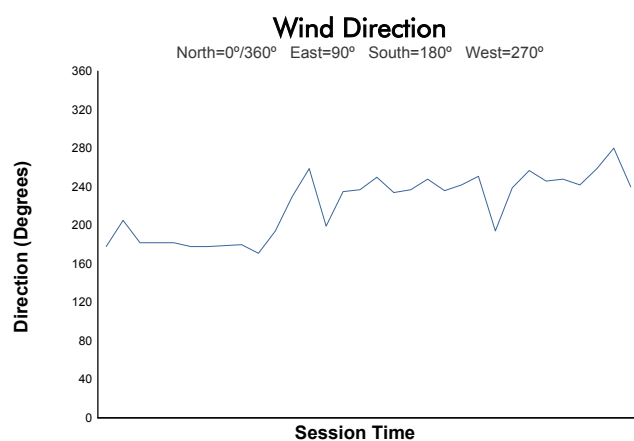

VALENCIA
COPPA SHELL
Qualifying 2
Weather Report

Track Status: **DRY**