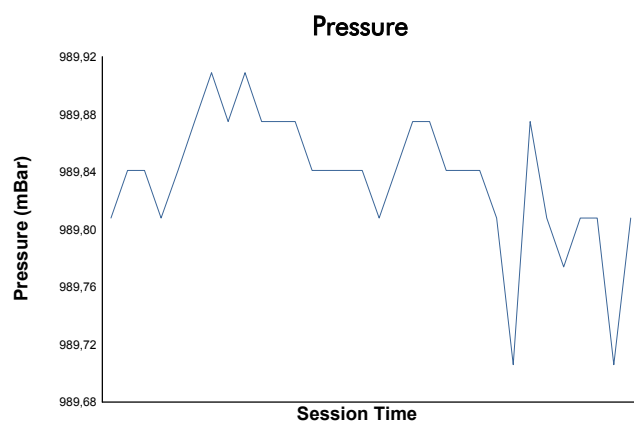

VALENCIA
COPPA SHELL
Qualifying 2
Weather Report

Track Status: **DRY**