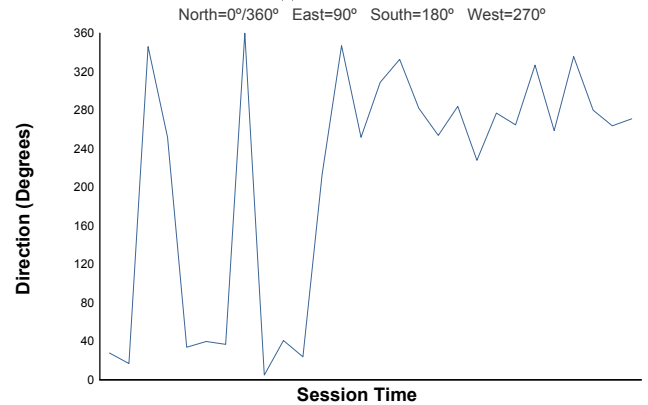

VALENCIA
COPPA SHELL
Race 1

Weather Report

Air Temperature

Track Temperature

Humidity

Pressure

Wind Speed

Wind Direction

Track Status: **WET**