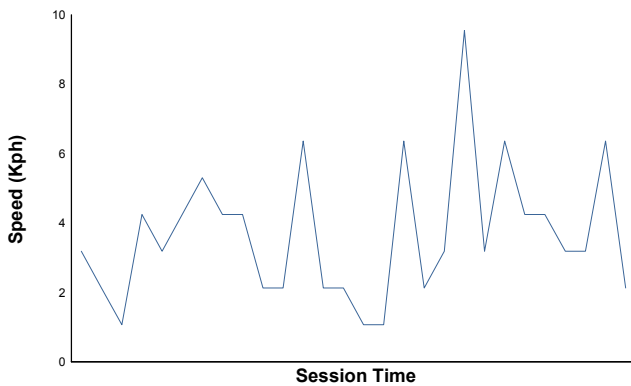

VALENCIA
COPPA SHELL
Race 1

Weather Report

Air Temperature

Track Temperature

Humidity

Pressure

Wind Speed

Wind Direction