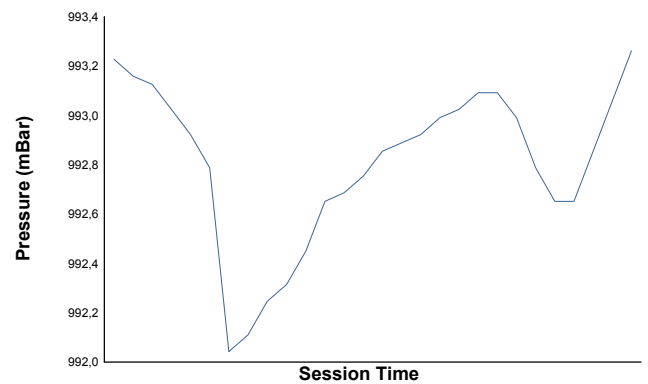

VALENCIA
COPPA SHELL
Race 1

Weather Report

Air Temperature

Track Temperature

Humidity

Pressure

Wind Speed

Wind Direction