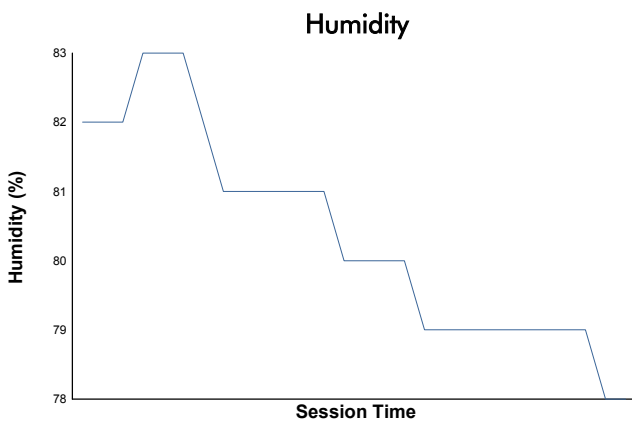

VALENCIA
COPPA SHELL
Qualifying 1
Weather Report

Track Status: **DRY**