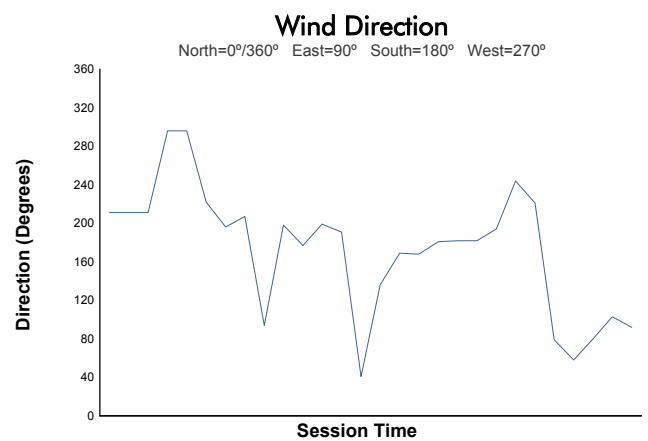

VALENCIA
COPPA SHELL
Qualifying 1
Weather Report

Track Status: **DRY**