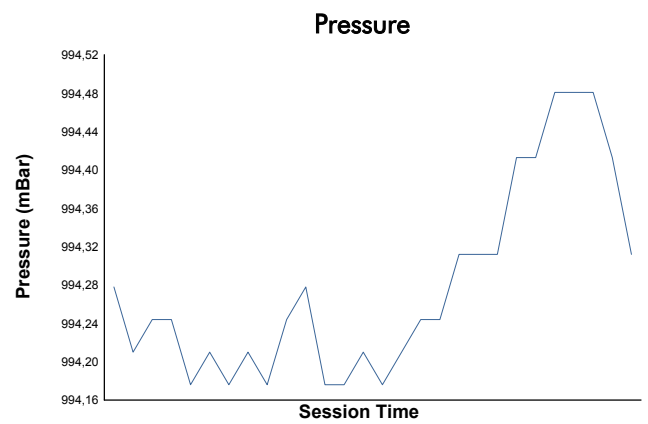

VALENCIA
COPPA SHELL
Qualifying 1
Weather Report

Track Status: **DRY**