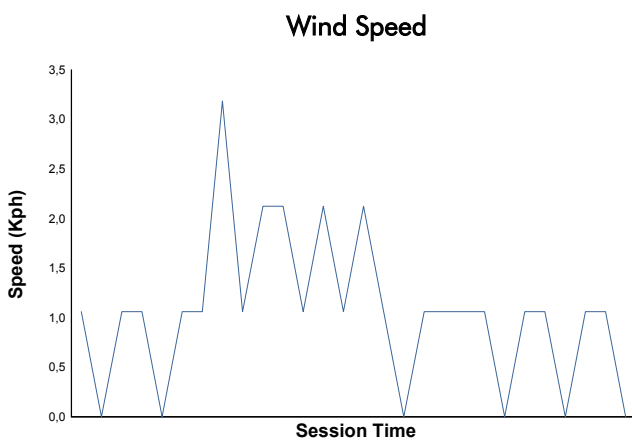

VALENCIA
COPPA SHELL
Qualifying 1
Weather Report

Track Status: **DRY**