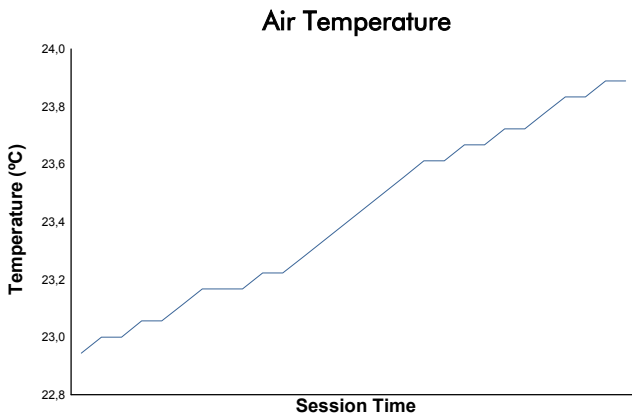

VALENCIA
COPPA SHELL
Qualifying 1
Weather Report

Track Status: **DRY**