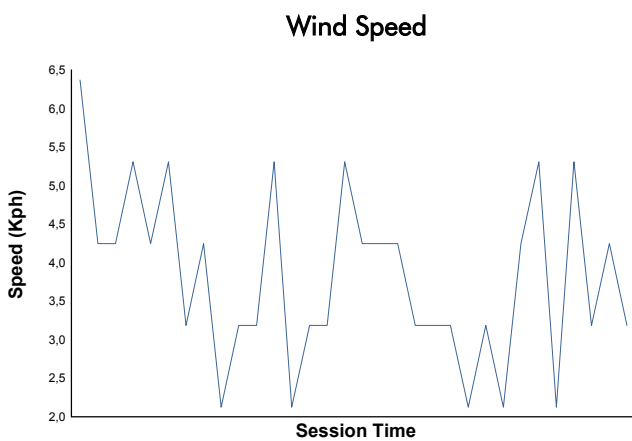

**VALENCIA**  
**COPPA SHELL**  
 Free Practice  
 Weather Report

Track Status: **DRY**