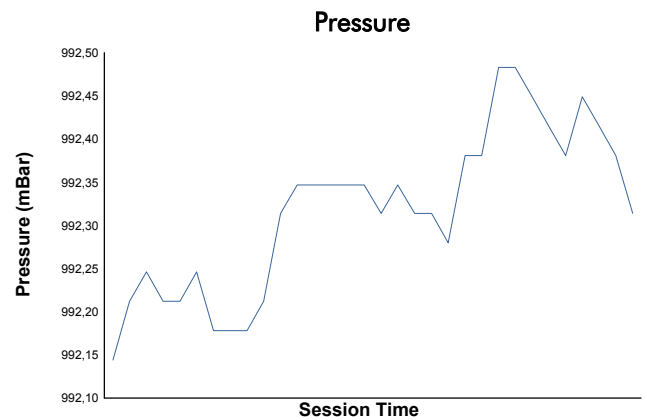

**VALENCIA**  
**COPPA SHELL**  
 Free Practice  
 Weather Report

Track Status: **DRY**