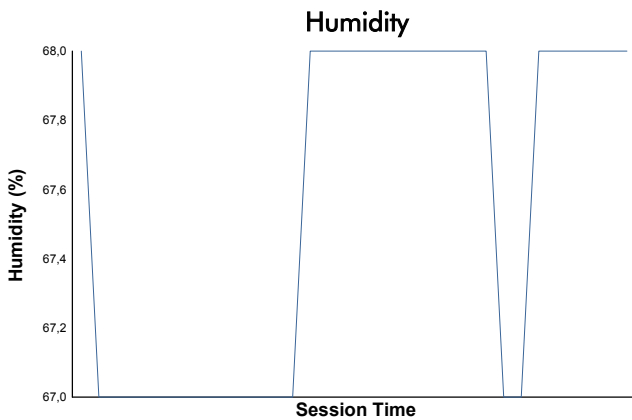

**VALENCIA**  
**COPPA SHELL**  
 Free Practice  
 Weather Report

Track Status: **DRY**