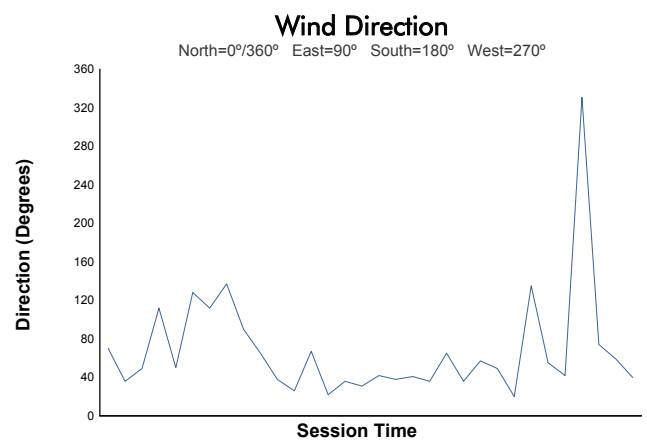

**VALENCIA**  
**COPPA SHELL**  
 Free Practice  
 Weather Report

Track Status: **DRY**