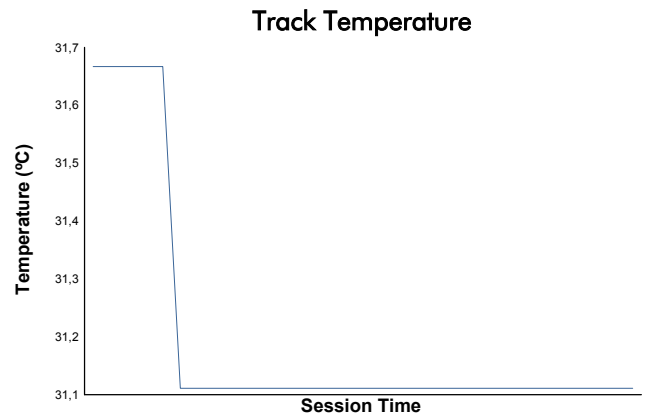

**VALENCIA**  
**COPPA SHELL**  
 Free Practice  
 Weather Report

Track Status: **DRY**