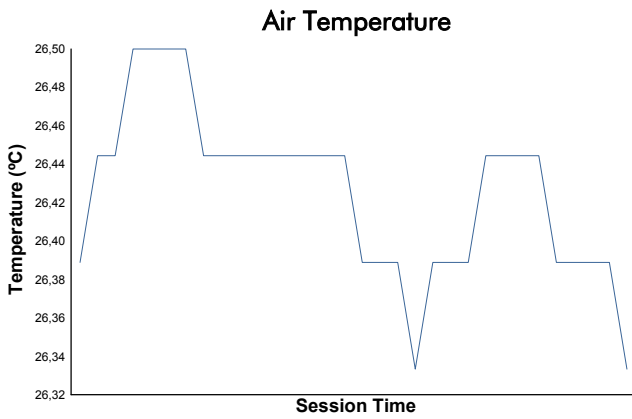

**VALENCIA**  
**COPPA SHELL**  
 Free Practice  
 Weather Report

Track Status: **DRY**