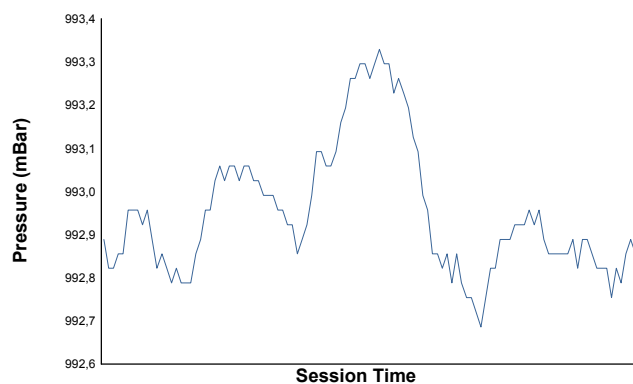

VALENCIA
COPPA SHELL
 Test
 Weather Report

Air Temperature

Track Temperature

Humidity

Pressure

Wind Speed

Wind Direction

Track Status: **DRY**