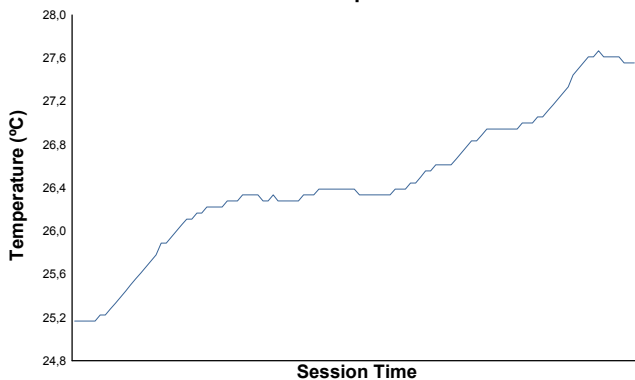

VALENCIA
COPPA SHELL
 Test
 Weather Report

Air Temperature

Track Temperature

Humidity

Pressure

Wind Speed

Wind Direction

Track Status: **DRY**