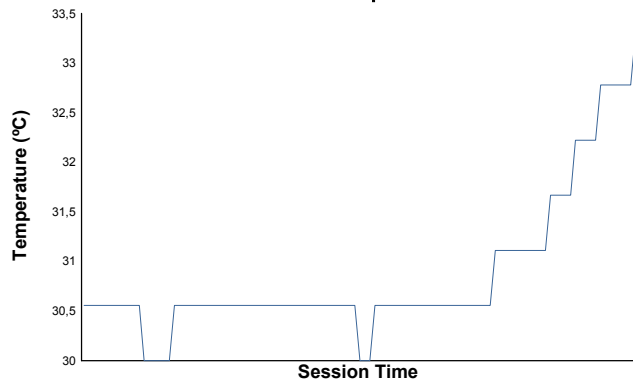

VALENCIA
COPPA SHELL
 Test
 Weather Report

Air Temperature

Track Temperature

Humidity

Pressure

Wind Speed

Wind Direction

Track Status: **DRY**