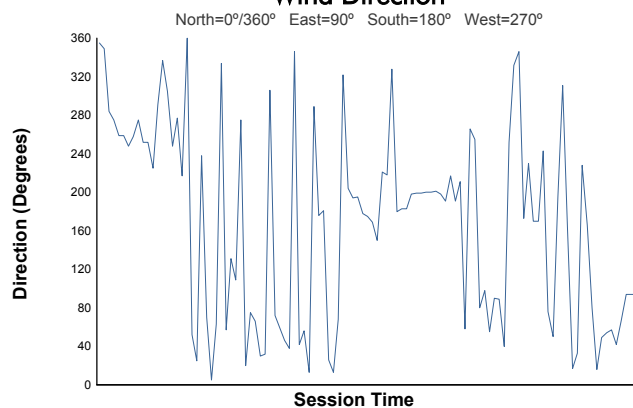

VALENCIA
COPPA SHELL
 Test
 Weather Report

Air Temperature

Track Temperature

Humidity

Pressure

Wind Speed

Wind Direction

Track Status: **DRY**