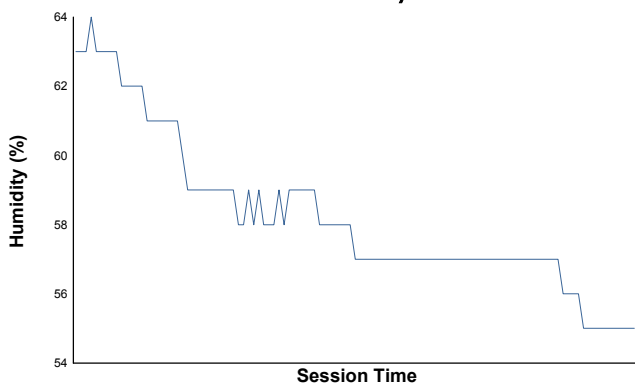

VALENCIA
COPPA SHELL
 Test
 Weather Report

Air Temperature

Track Temperature

Humidity

Pressure

Wind Speed

Wind Direction

Track Status: **DRY**