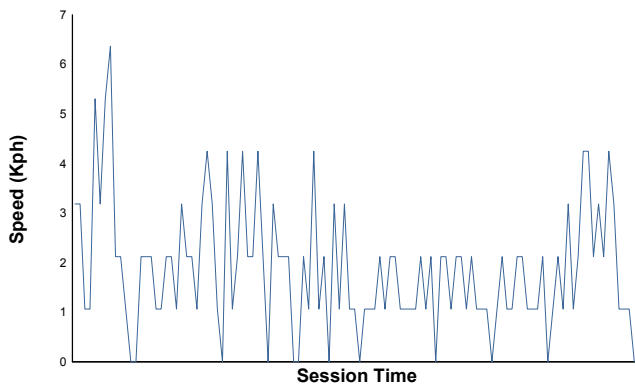

VALENCIA
COPPA SHELL
 Test
 Weather Report

Air Temperature

Track Temperature

Humidity

Pressure

Wind Speed

Wind Direction

Track Status: **DRY**