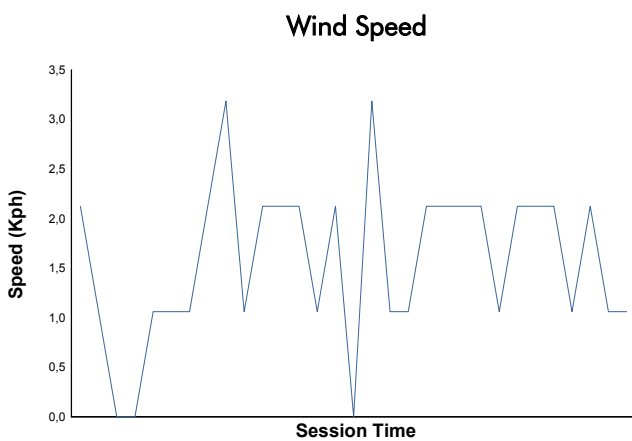

**MISANO**  
**COPPA SHELL**  
**Race 2**  
**Weather Report**

Track Status: **WET**