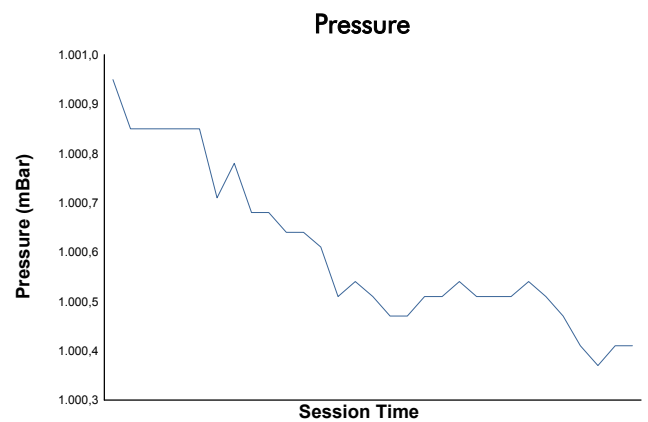

**MISANO**  
**COPPA SHELL**  
**Race 2**  
**Weather Report**

Track Status: **WET**