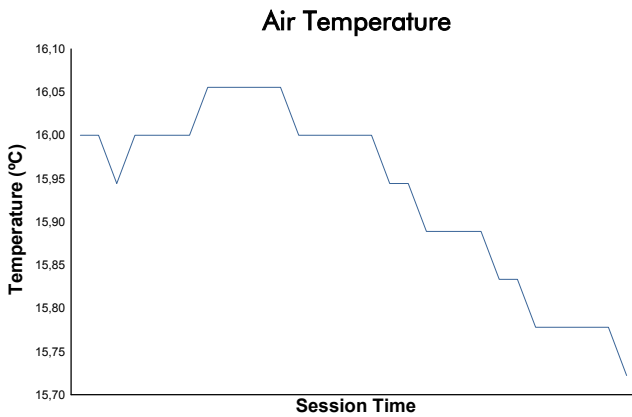

**MISANO**  
**COPPA SHELL**  
**Race 2**  
**Weather Report**

Track Status: **WET**