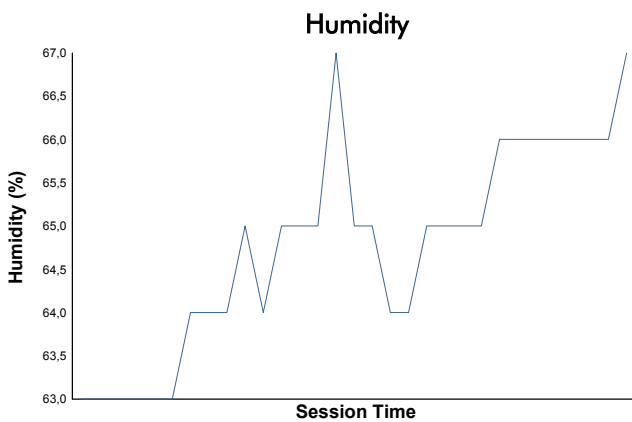

**MISANO**  
**COPPA SHELL**  
**Race 2**  
**Weather Report**

Track Status: **WET**