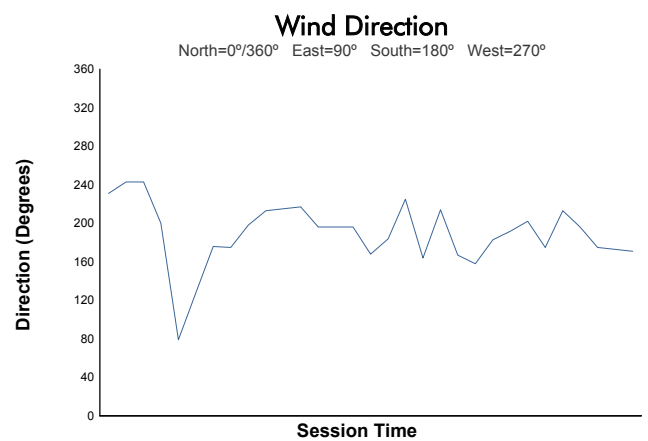

**MISANO**  
**COPPA SHELL**  
**Race 2**  
**Weather Report**

Track Status: **WET**