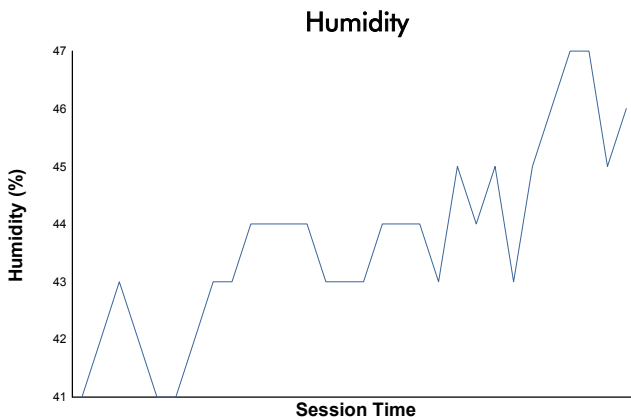

**MISANO**  
**COPPA SHELL**  
**Race 1**  
**Weather Report**

Track Status: **DRY**