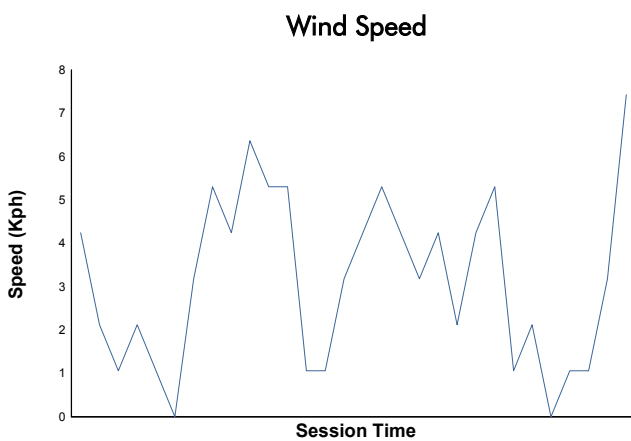

**MISANO**  
**COPPA SHELL**  
**Race 1**  
**Weather Report**

Track Status: **DRY**