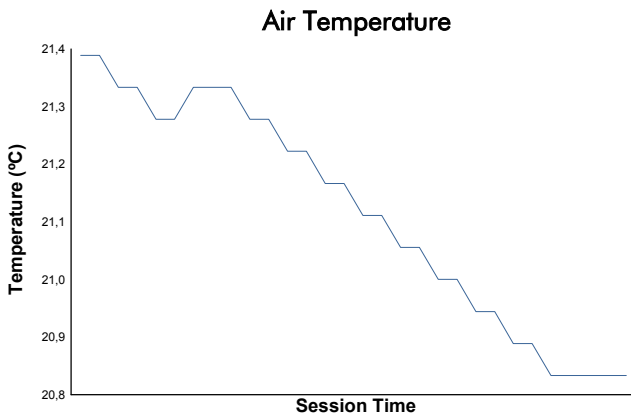

**MISANO**  
**COPPA SHELL**  
**Race 1**  
**Weather Report**

Track Status: **DRY**