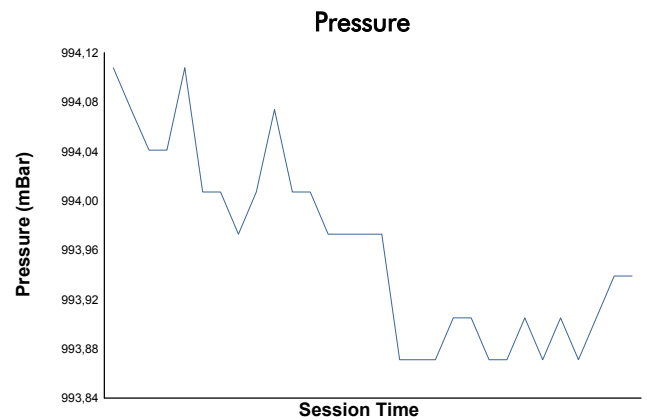

**MISANO**  
**COPPA SHELL**  
**Race 1**  
**Weather Report**

Track Status: **DRY**