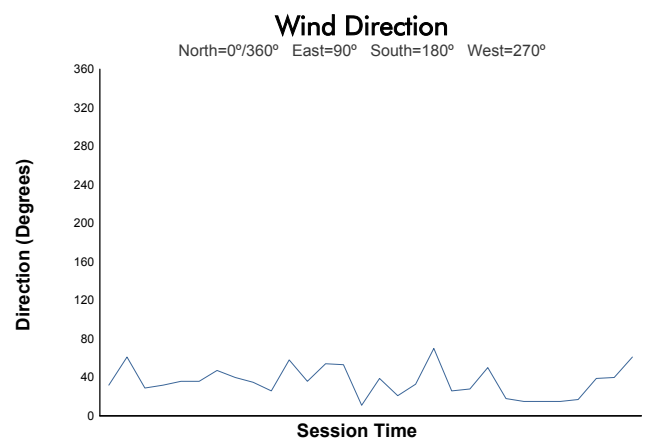

**MISANO**  
**COPPA SHELL**  
**Race 1**  
**Weather Report**

Track Status: **DRY**