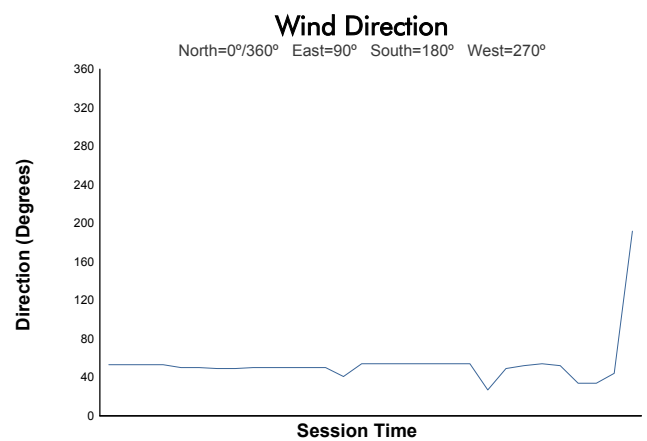

MISANO
COPPA SHELL
 Qualifying 1
 Weather Report

Track Status: **DRY**