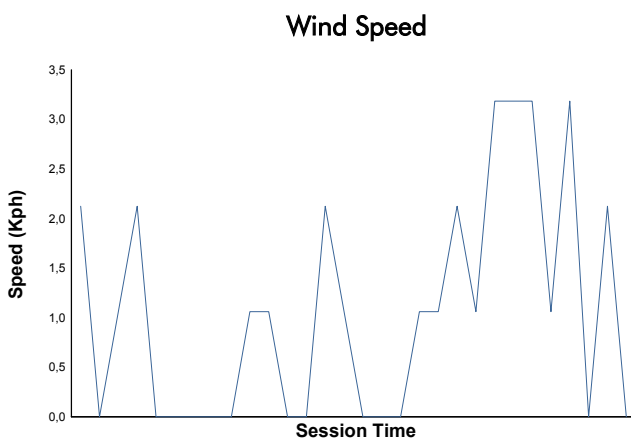

MISANO
COPPA SHELL
 Qualifying 1
 Weather Report

Track Status: **DRY**