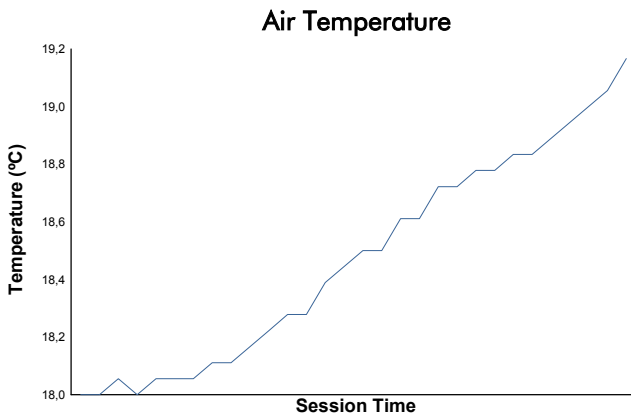

MISANO
COPPA SHELL
 Qualifying 1
 Weather Report

Track Status: **DRY**