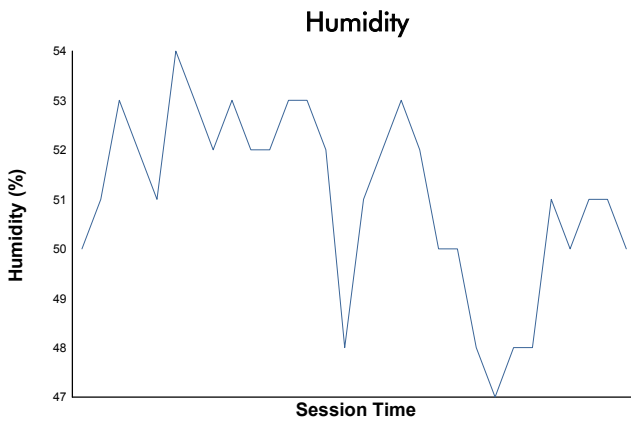

MISANO
COPPA SHELL
 Qualifying 1
 Weather Report

Track Status: **DRY**