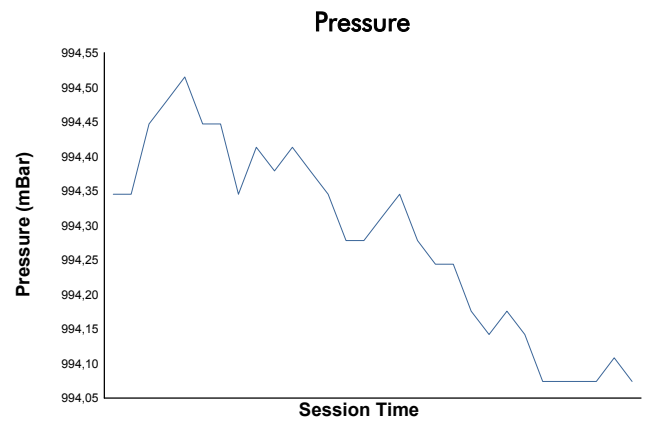

MISANO
COPPA SHELL
 Qualifying 1
 Weather Report

Track Status: **DRY**